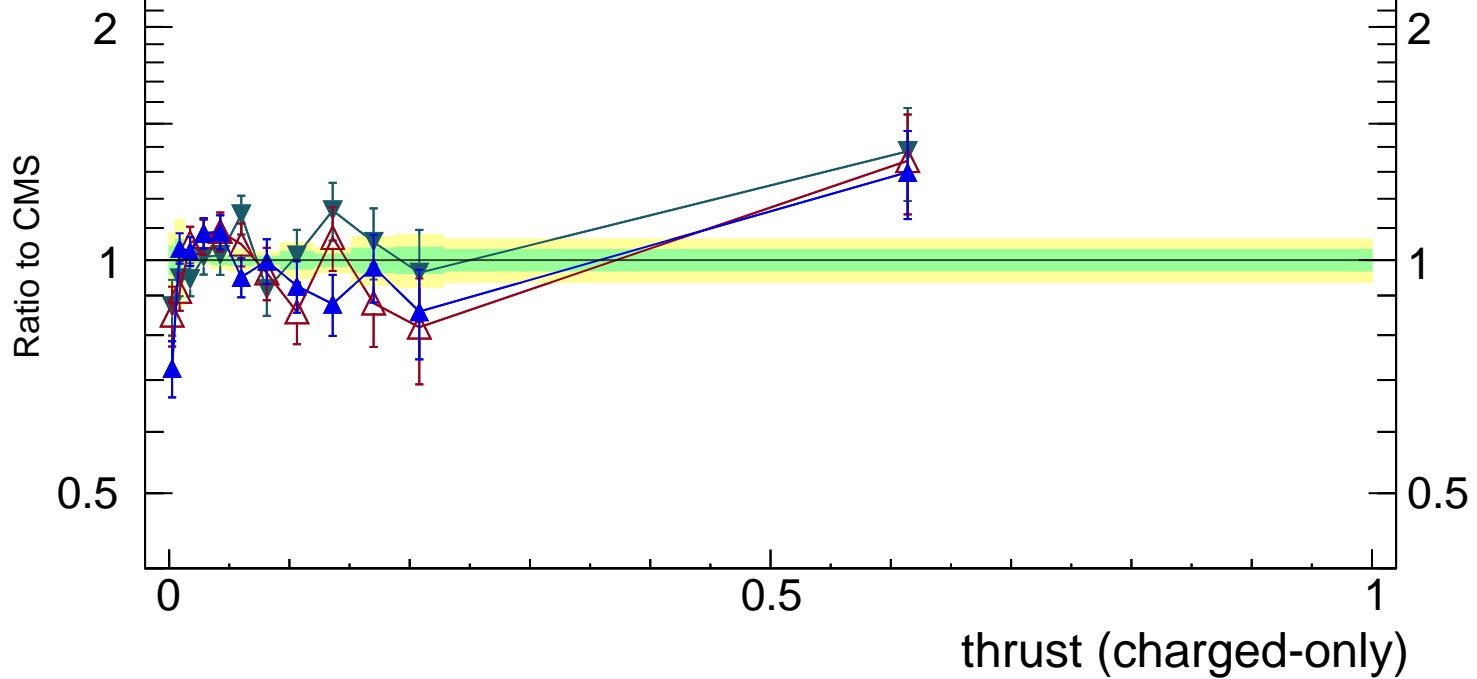

13000 GeV pp

Jets

CMS, 13 TeV, AK8 jets, central dijet region, $481 < p_T^{\text{jets}} < 614$ GeV

Rivet 4.1.0, ≥ 100k events
mcplots.cern.ch [arXiv:2401.10621]