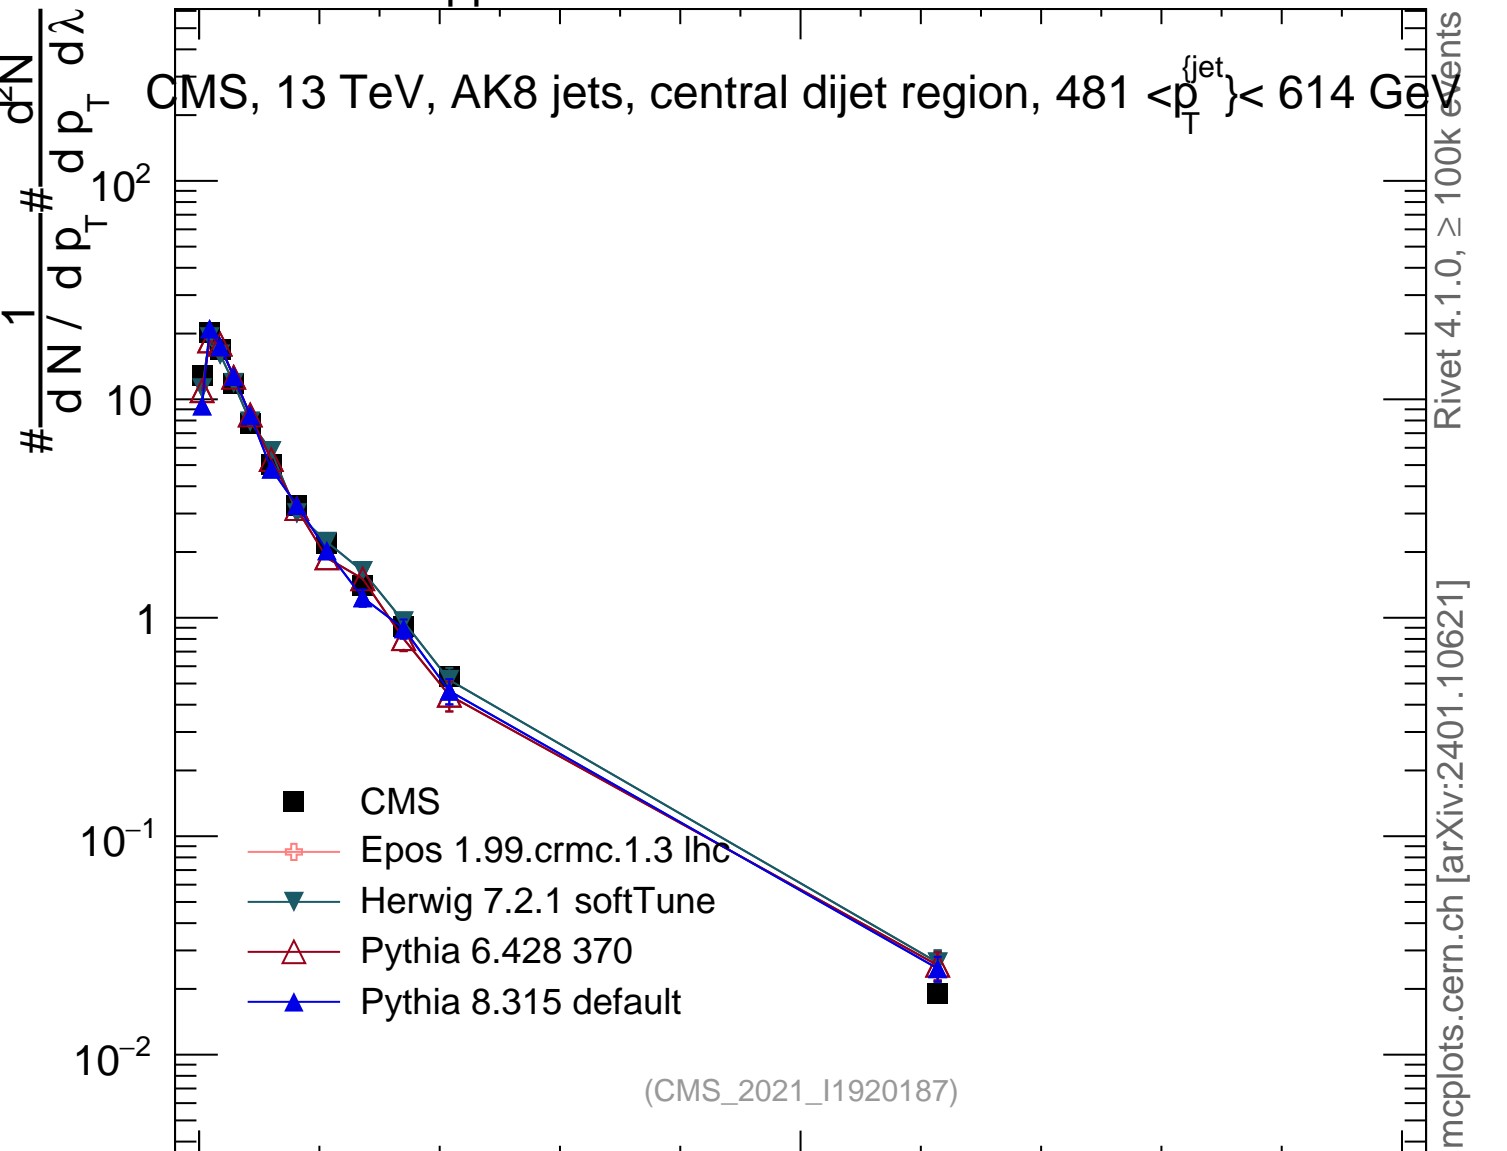

13000 GeV pp

Jets

CMS, 13 TeV, AK8 jets, central dijet region, $481 < p_T^{\text{jets}} < 614$ GeV

Rivet 4.1.0, ≥ 100k events
mcplots.cern.ch [arXiv:2401.10621]