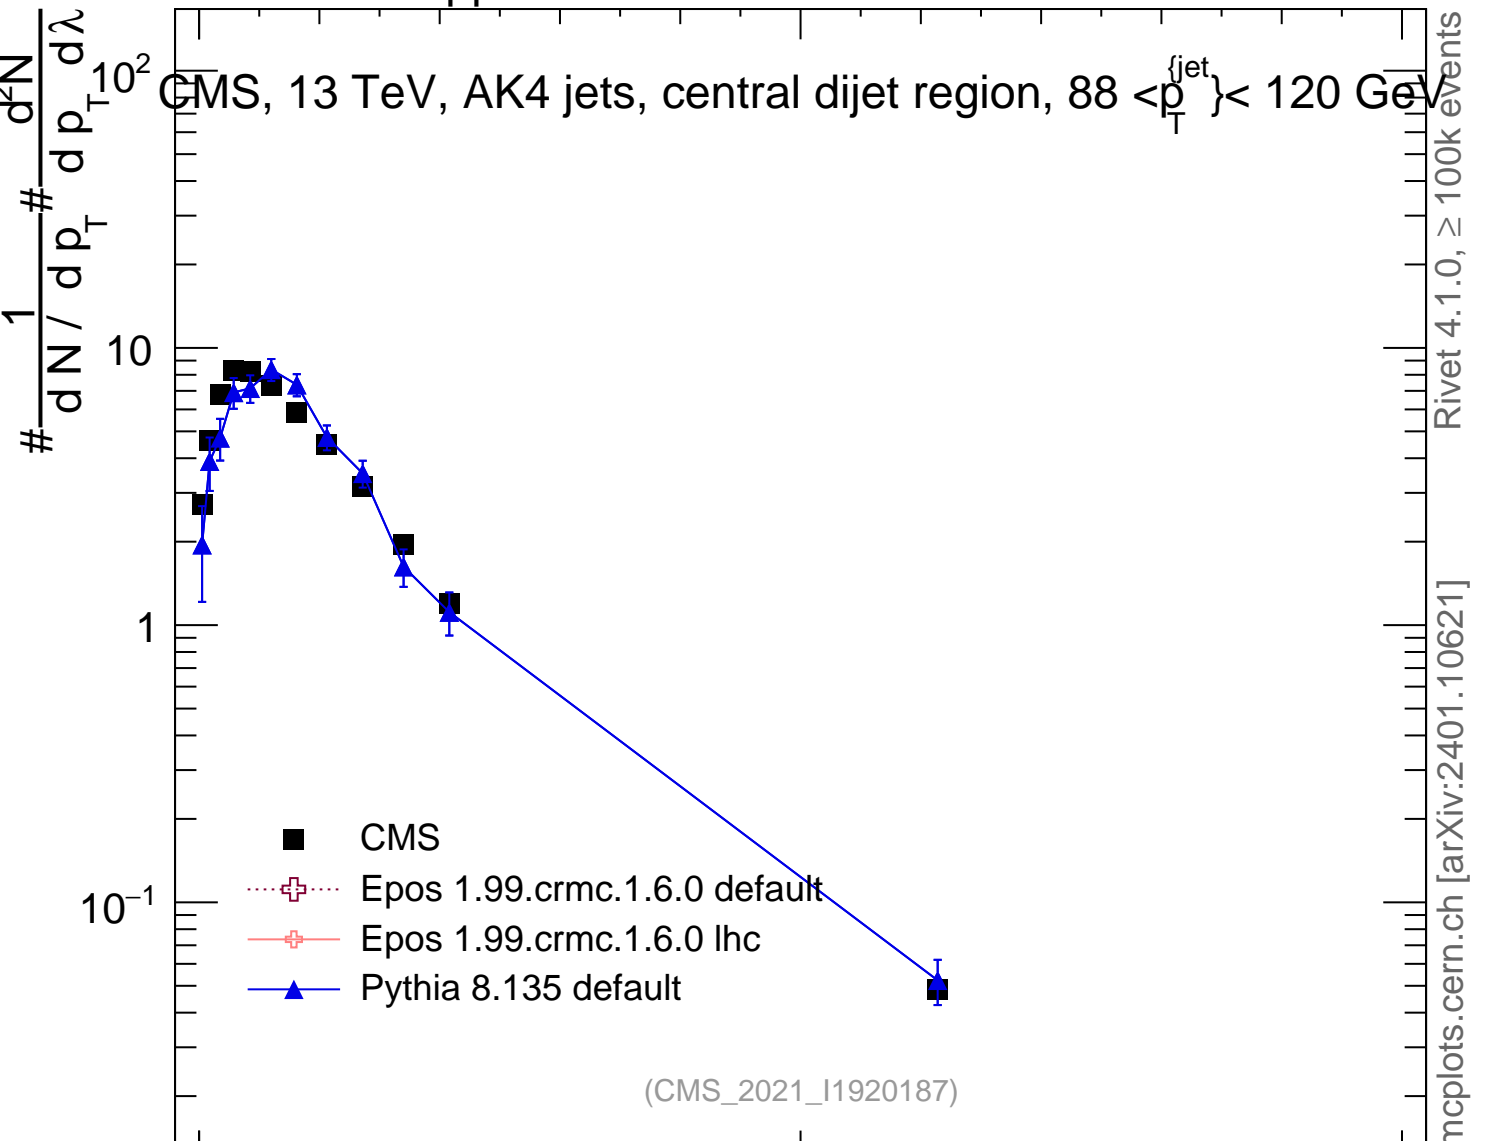

13000 GeV pp

Jets

CMS, 13 TeV, AK4 jets, central dijet region, $88 < p_T^{jet} < 120$ GeV

Rivet 4.1.0, ≥ 100k events
mcplots.cern.ch [arXiv:2401.10621]