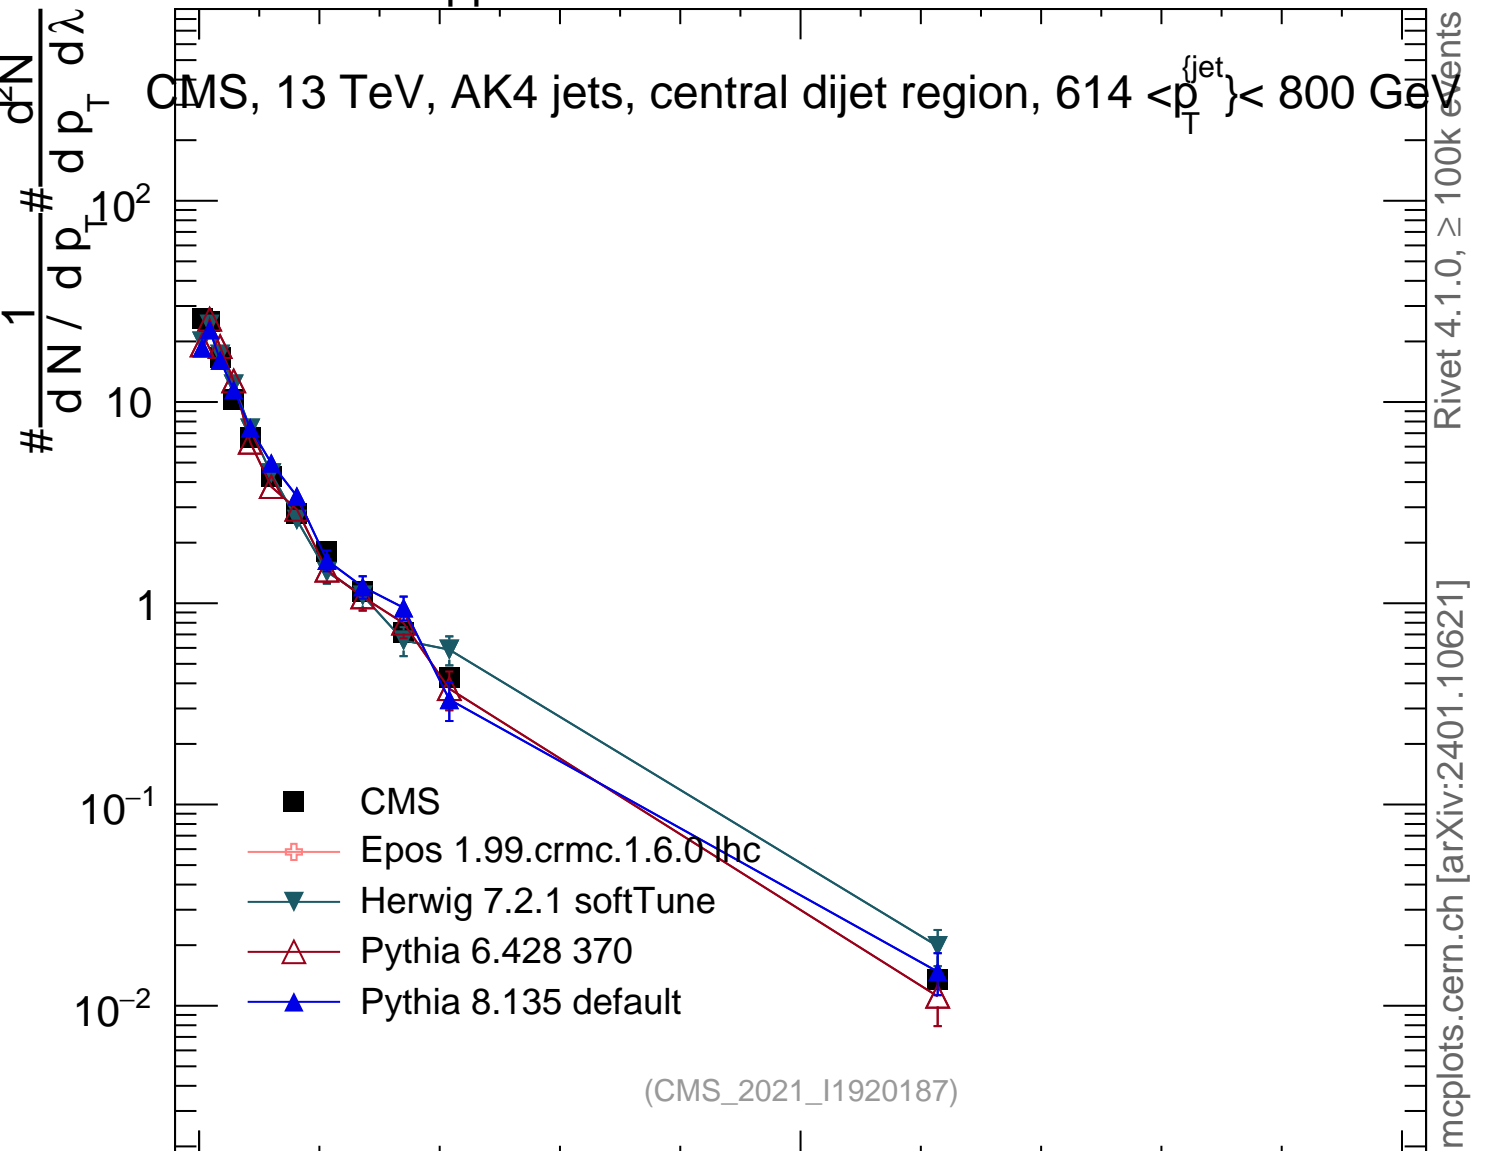

13000 GeV pp

Jets

CMS, 13 TeV, AK4 jets, central dijet region,  $614 < p_T^{\text{jets}} < 800$  GeV

Rivet 4.1.0, ≥ 100k events  
mcplots.cern.ch [arXiv:2401.10621]