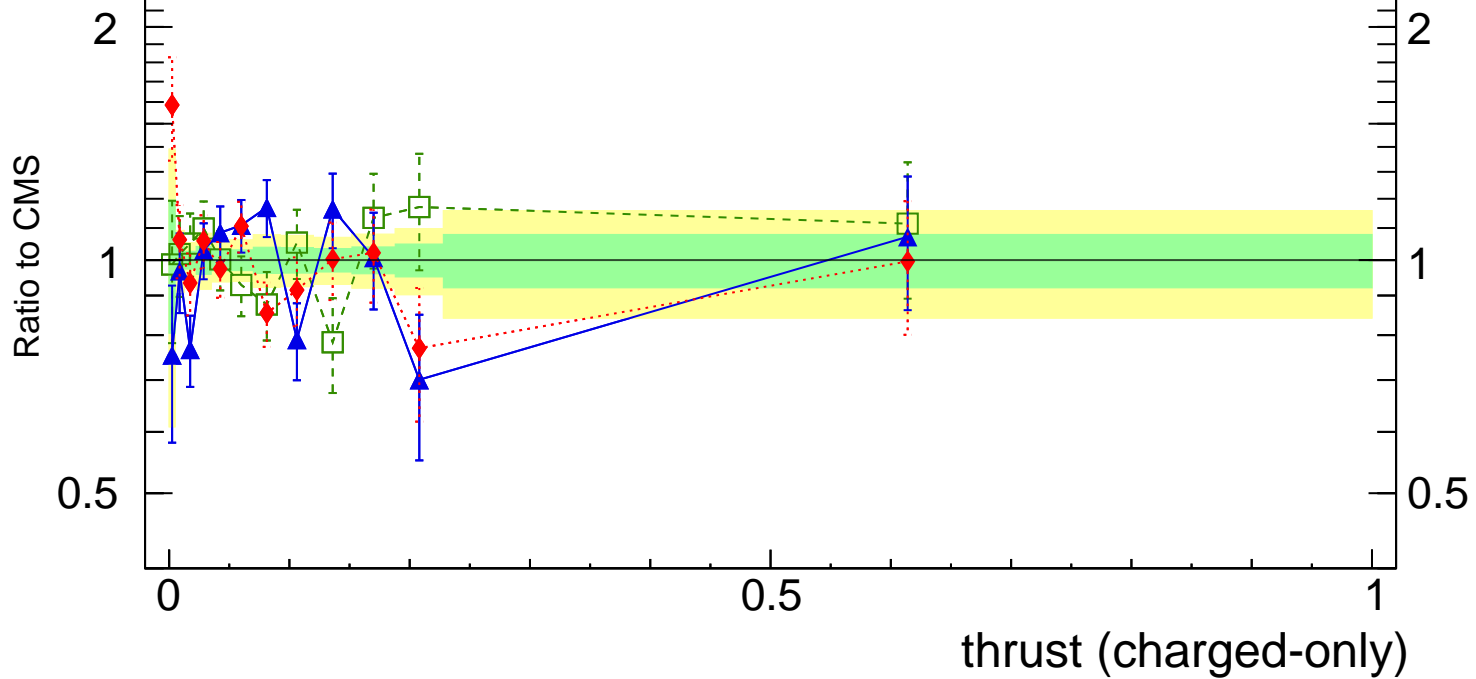

13000 GeV pp

Jets

(CMS\_2021\_I1920187)

Rivet 4.1.0, ≥ 100k events

mcplots.cern.ch [arXiv:2401.10621]

2

1

0.5

thrust (charged-only)