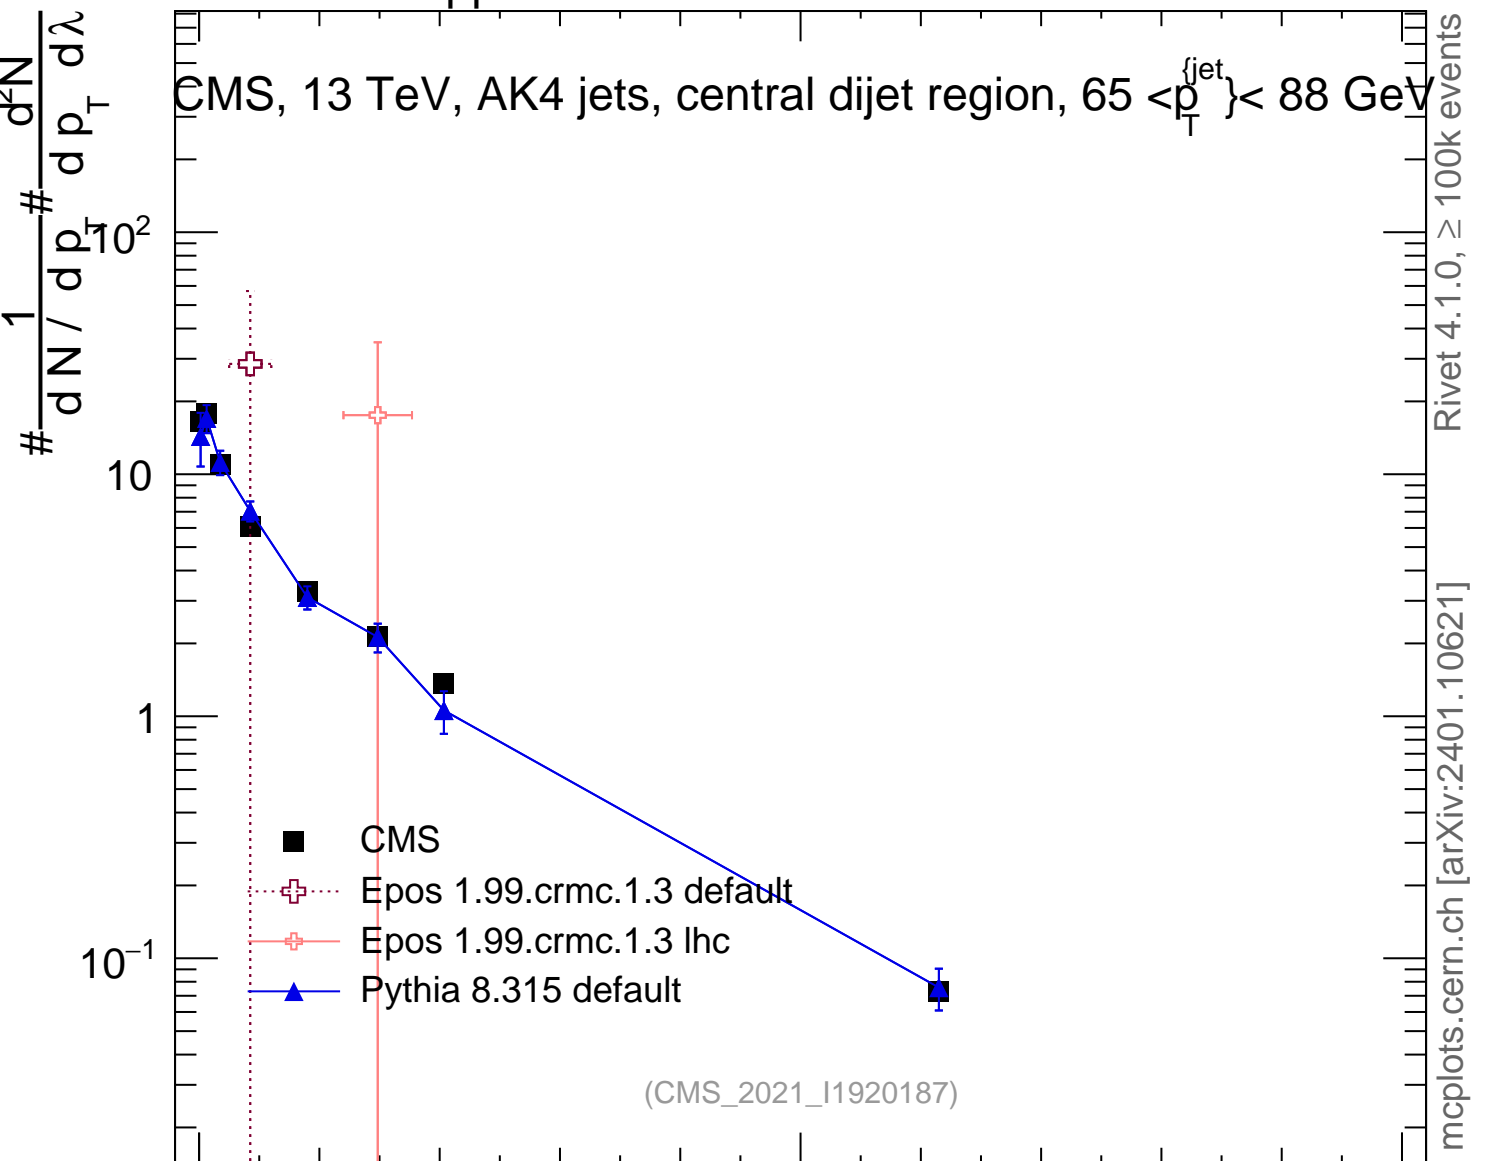

13000 GeV pp

Jets

CMS, 13 TeV, AK4 jets, central dijet region,  $65 < p_{T}^{\text{jets}} < 88$  GeVRivet 4.1.0,  $\geq 100k$  events

mcplots.cern.ch [arXiv:2401.10621]