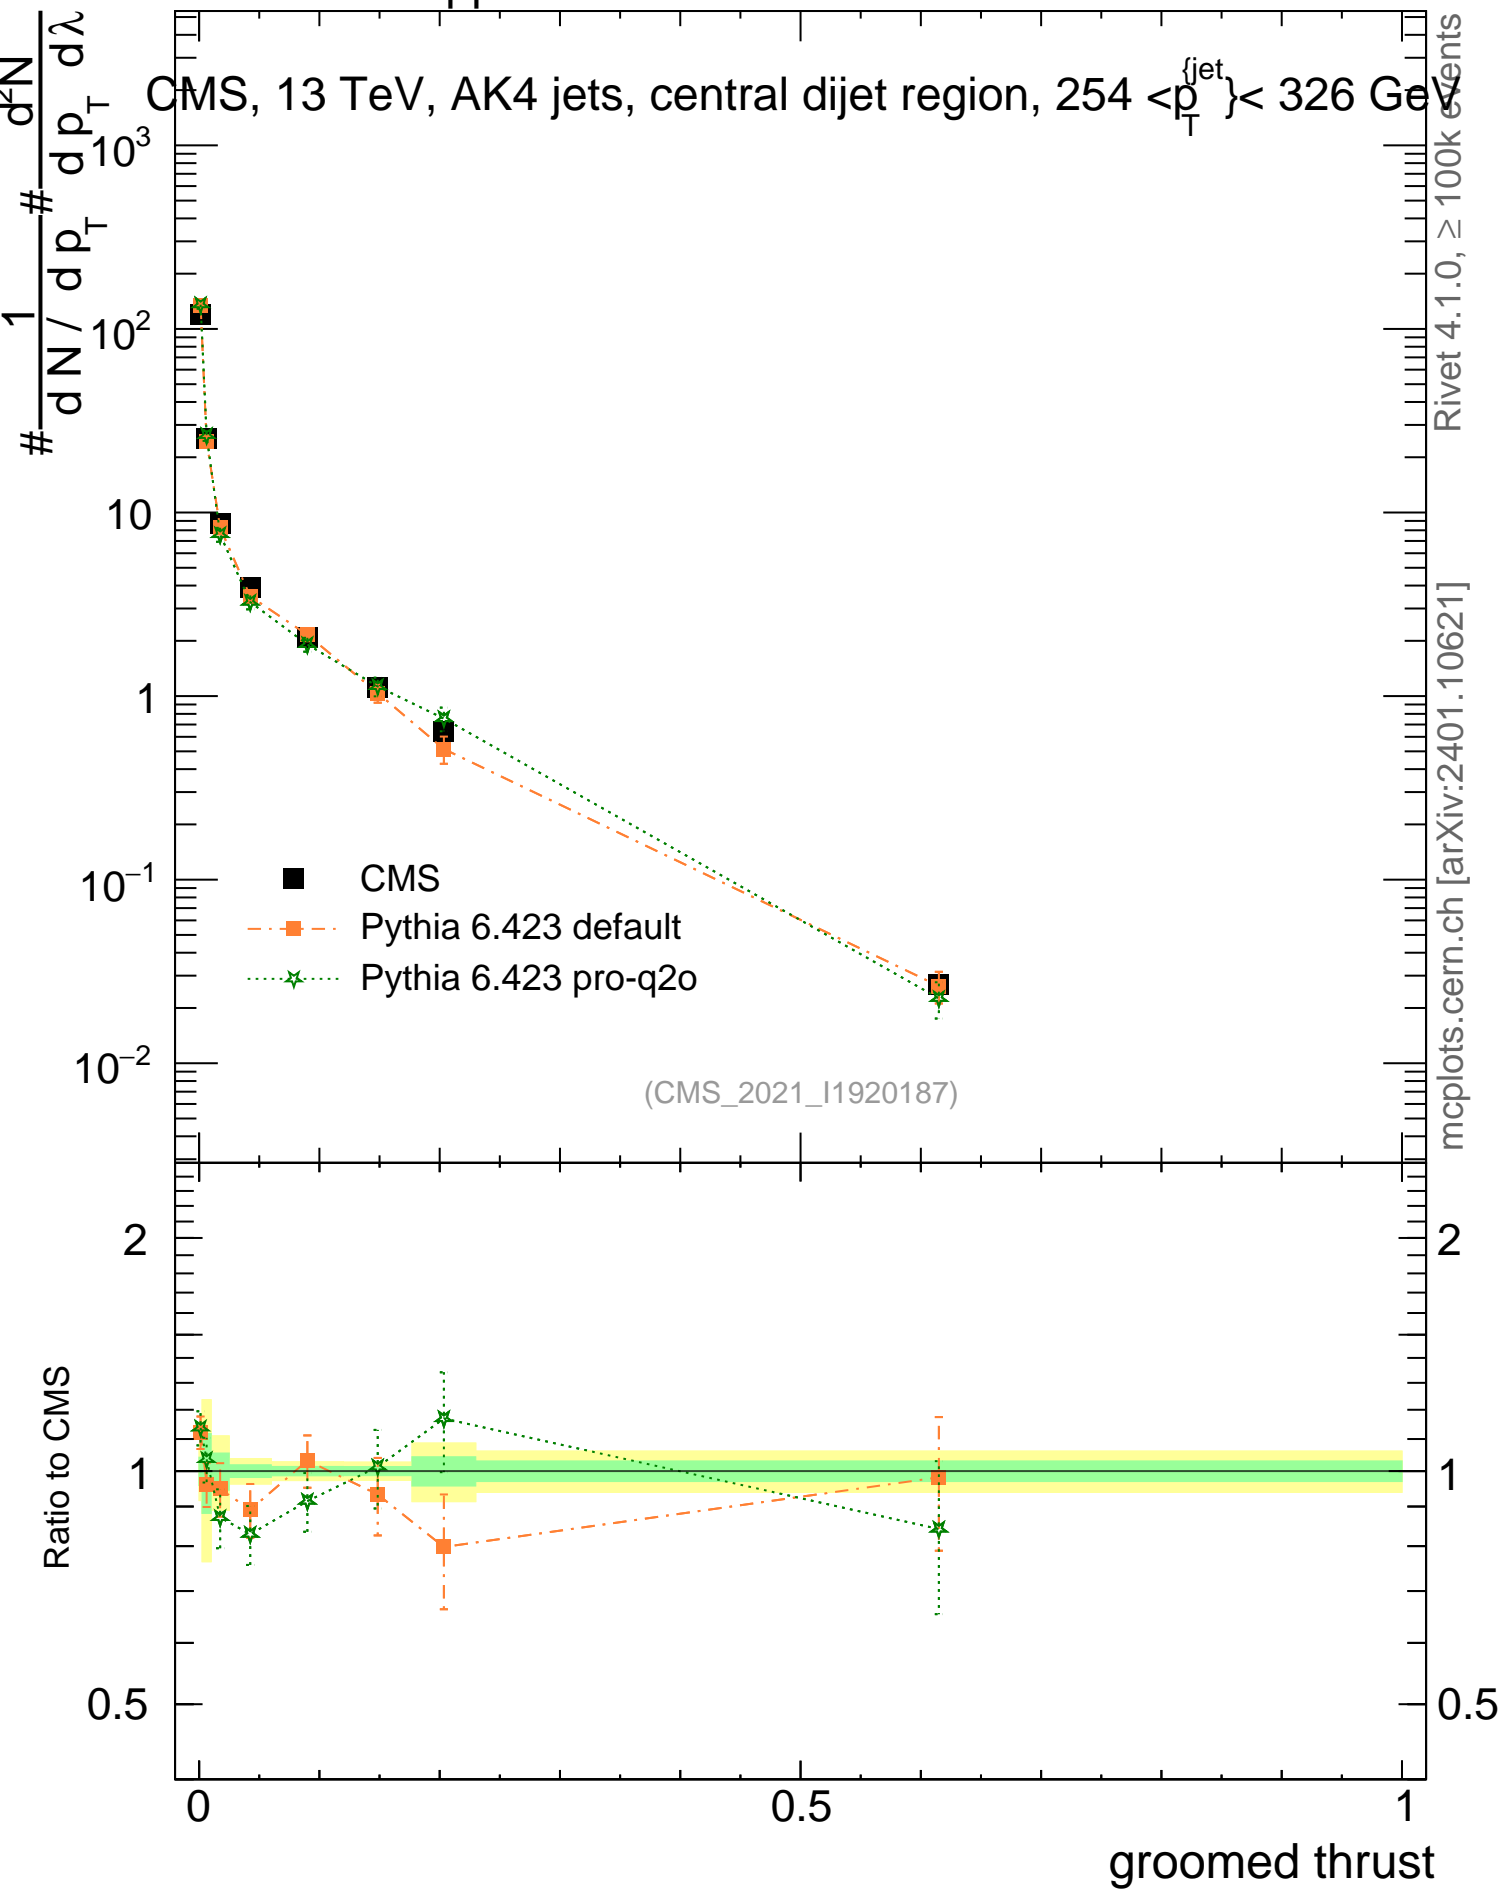

13000 GeV pp

Jets

CMS, 13 TeV, AK4 jets, central dijet region,  $254 < p_T^{\text{jets}} < 326$  GeV

mcplots.cern.ch [arXiv:2401.10621]

2

1

0.5

1