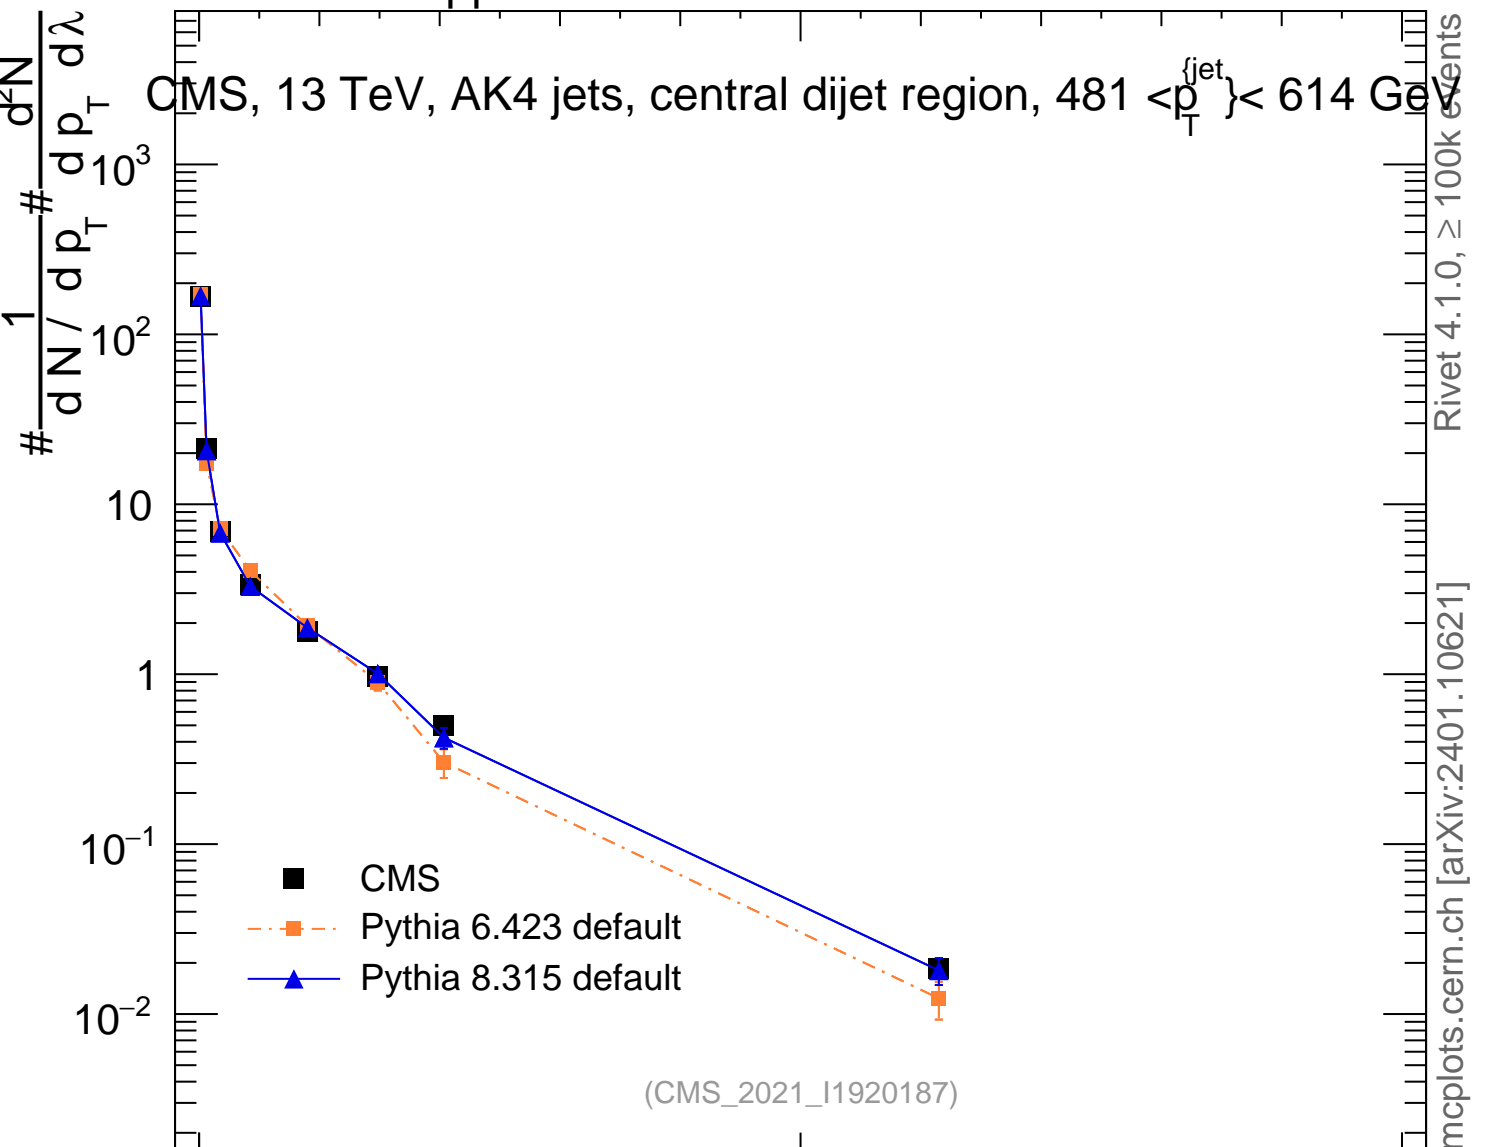

13000 GeV pp

Jets

CMS, 13 TeV, AK4 jets, central dijet region, $481 < p_T^{\text{jets}} < 614$ GeV

mcplots.cern.ch [arXiv:2401.10621]

Rivet 4.1.0, ≥ 100k events