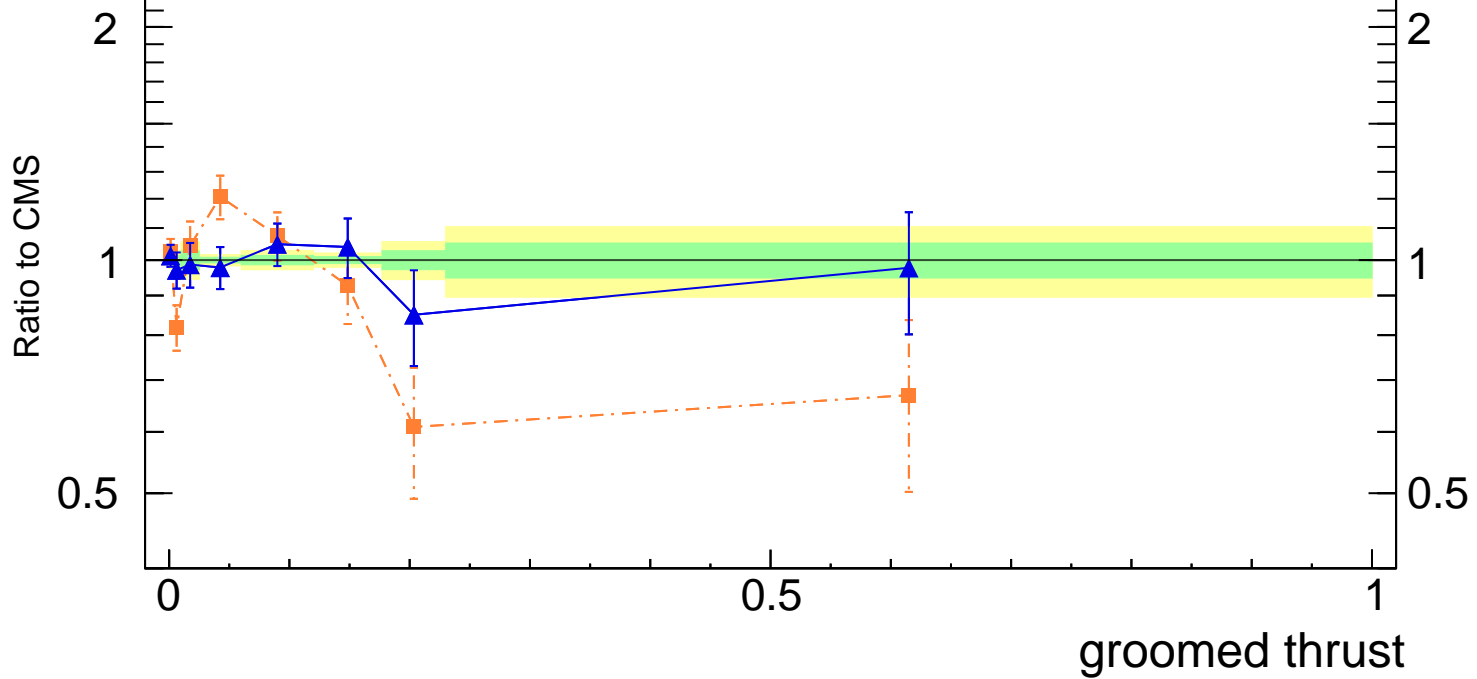

13000 GeV pp

Jets

CMS, 13 TeV, AK4 jets, central dijet region, $481 < p_T^{\text{jets}} < 614$ GeV

mcplots.cern.ch [arXiv:2401.10621]

Rivet 4.1.0, ≥ 100k events