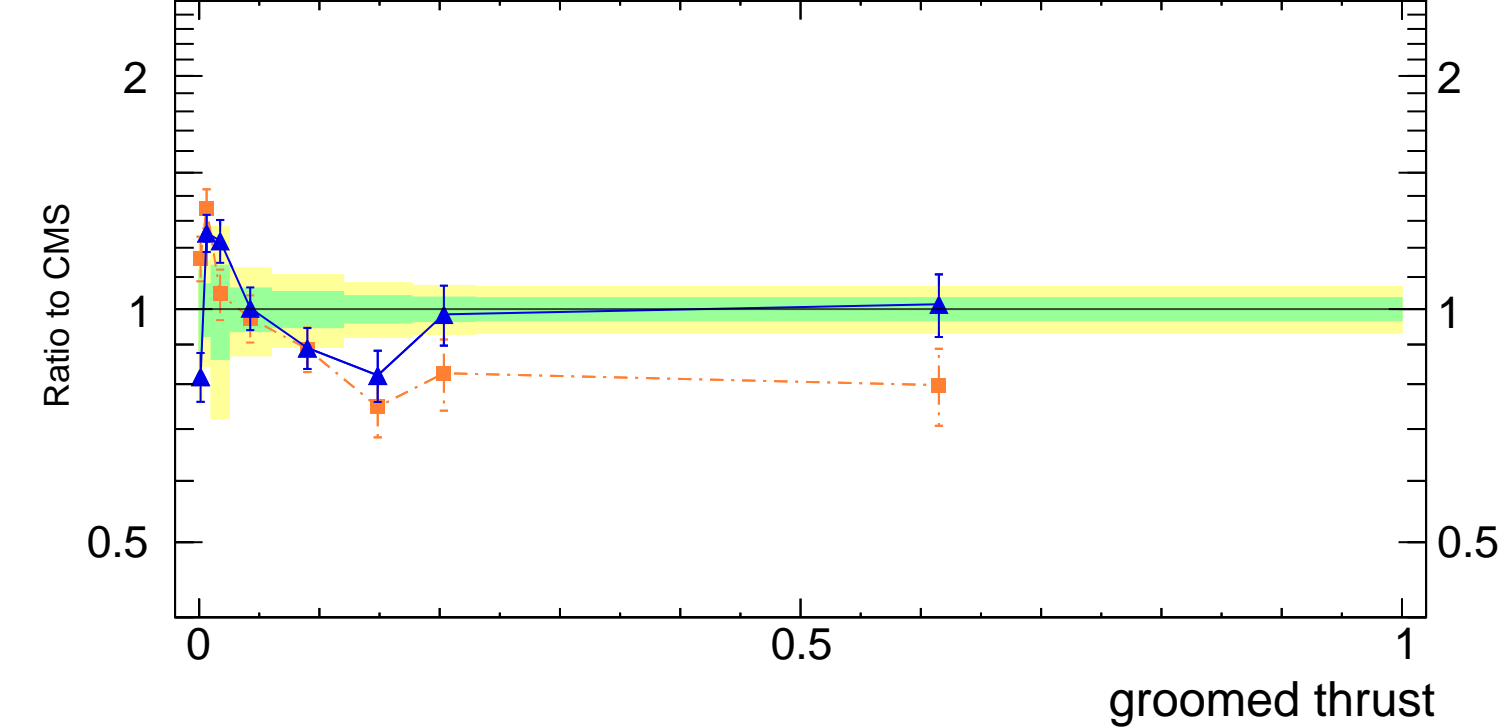

13000 GeV pp

Jets

CMS, 13 TeV, AK8 jets, central dijet region,  $88 < p_T^{jet} < 120$  GeV

Rivet 4.1.0, ≥ 100k events  
mcplots.cern.ch [arXiv:2401.10621]