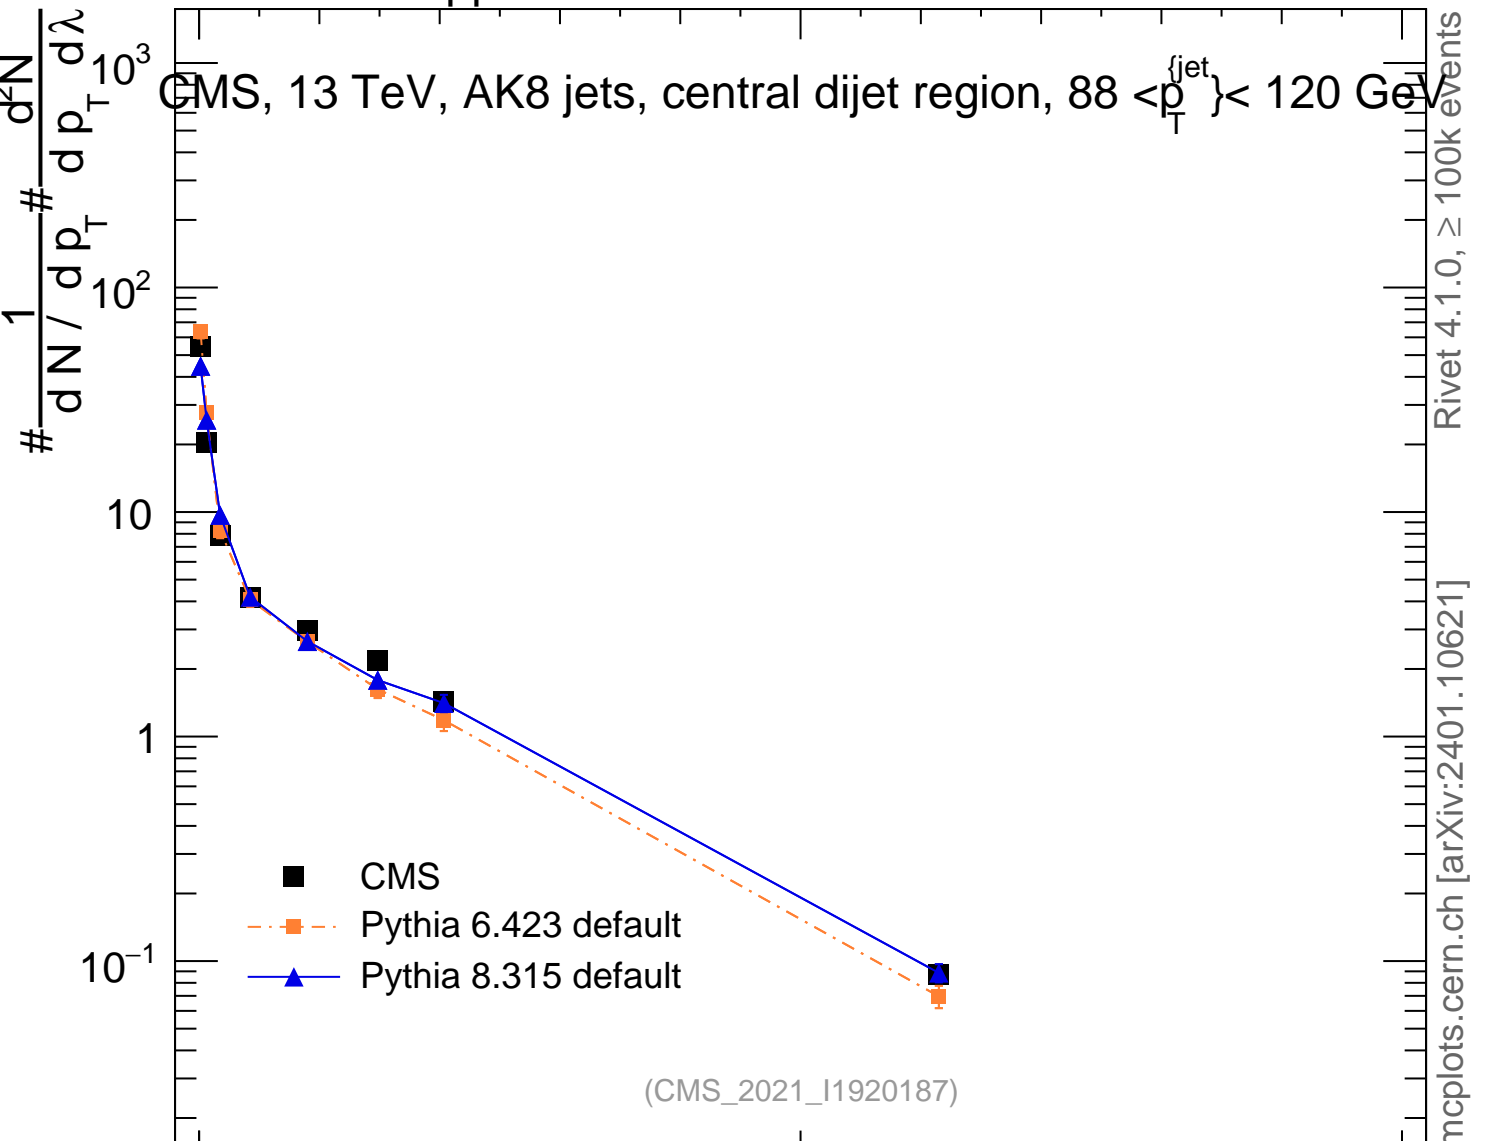

13000 GeV pp

Jets

CMS, 13 TeV, AK8 jets, central dijet region,  $88 < p_T^{jet} < 120$  GeV

Rivet 4.1.0, ≥ 100k events  
mcplots.cern.ch [arXiv:2401.10621]