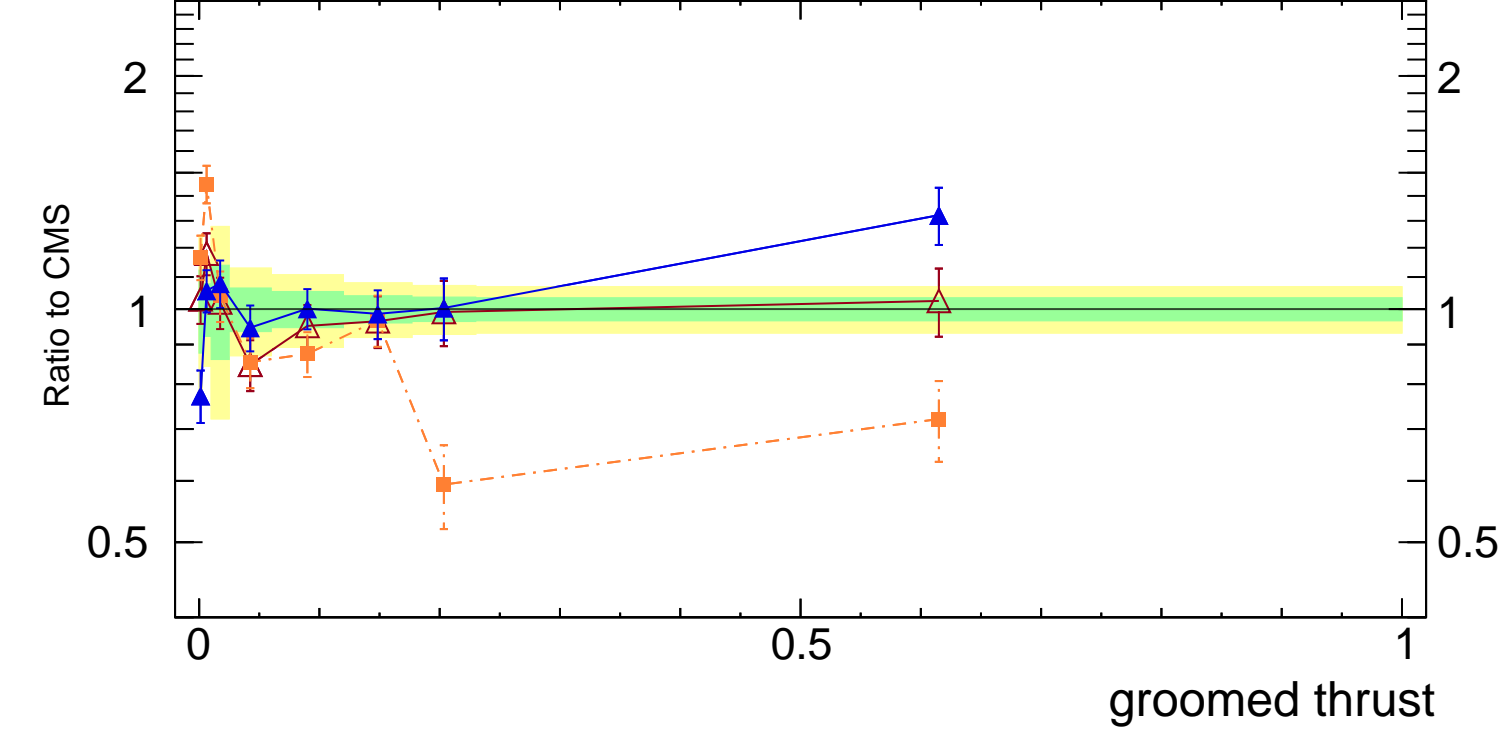

13000 GeV pp

Jets

CMS, 13 TeV, AK8 jets, central dijet region, $88 < p_T^{jet} < 120$ GeV

Rivet 4.1.0, ≥ 100k events
mcplots.cern.ch [arXiv:2401.10621]