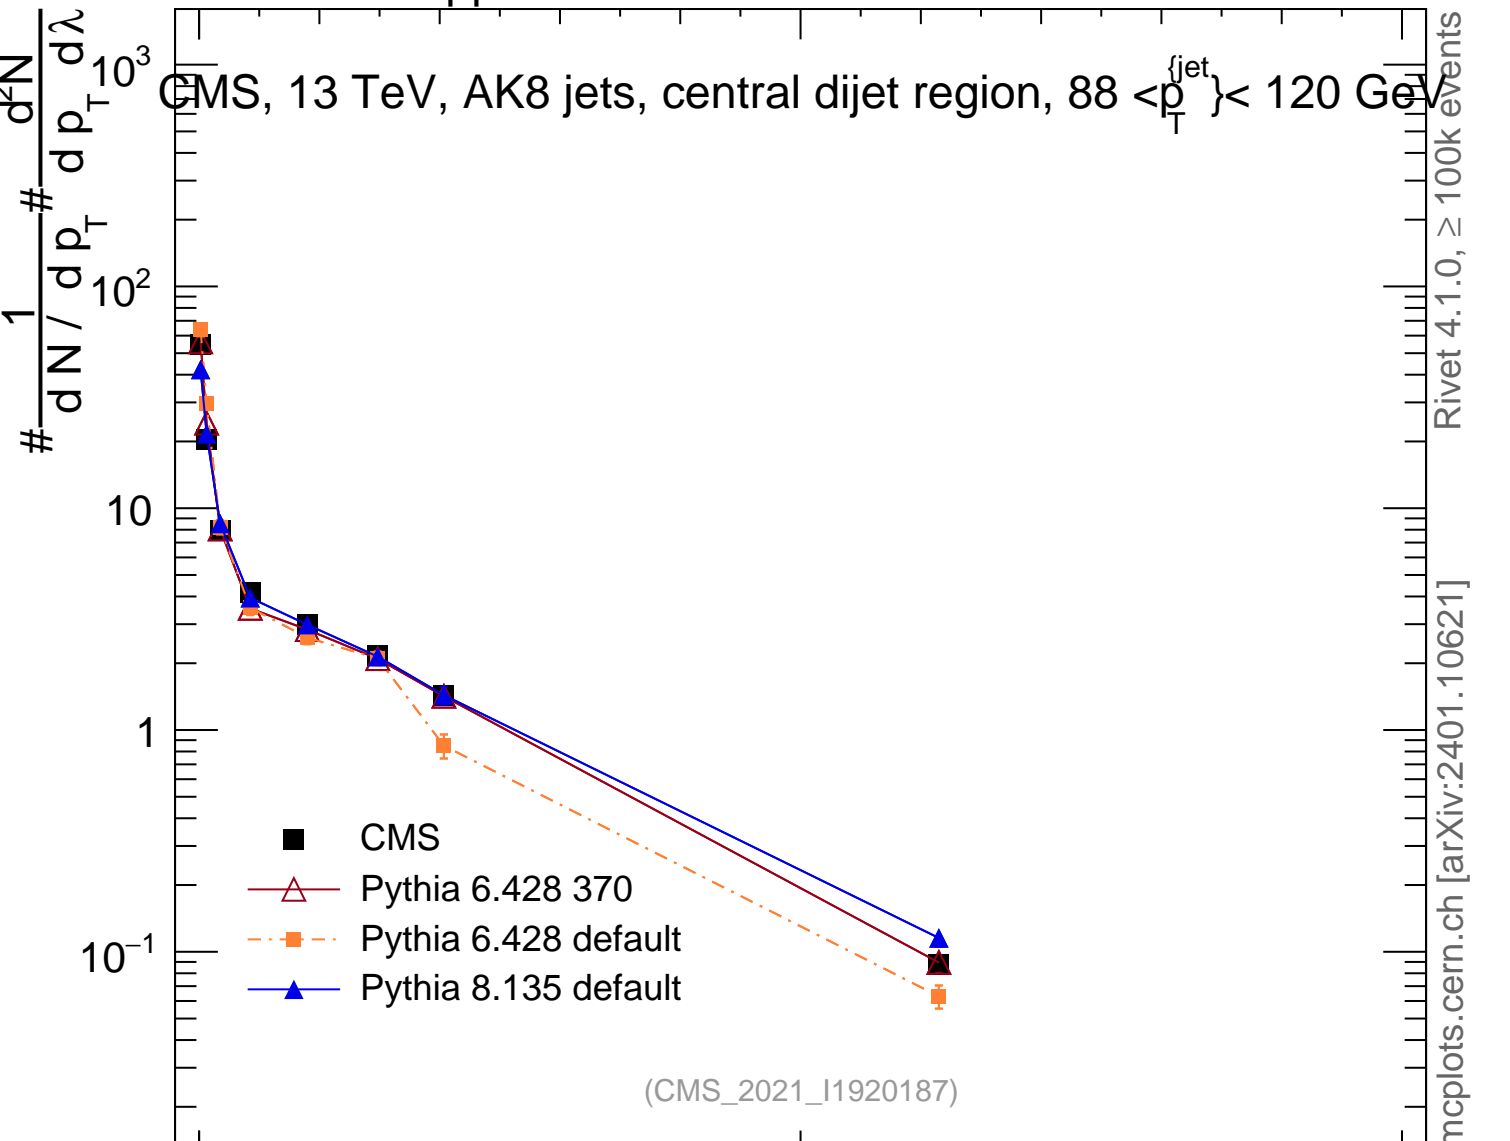

13000 GeV pp

Jets

CMS, 13 TeV, AK8 jets, central dijet region, $88 < p_T^{jet} < 120$ GeV

Rivet 4.1.0, ≥ 100k events
mcplots.cern.ch [arXiv:2401.10621]