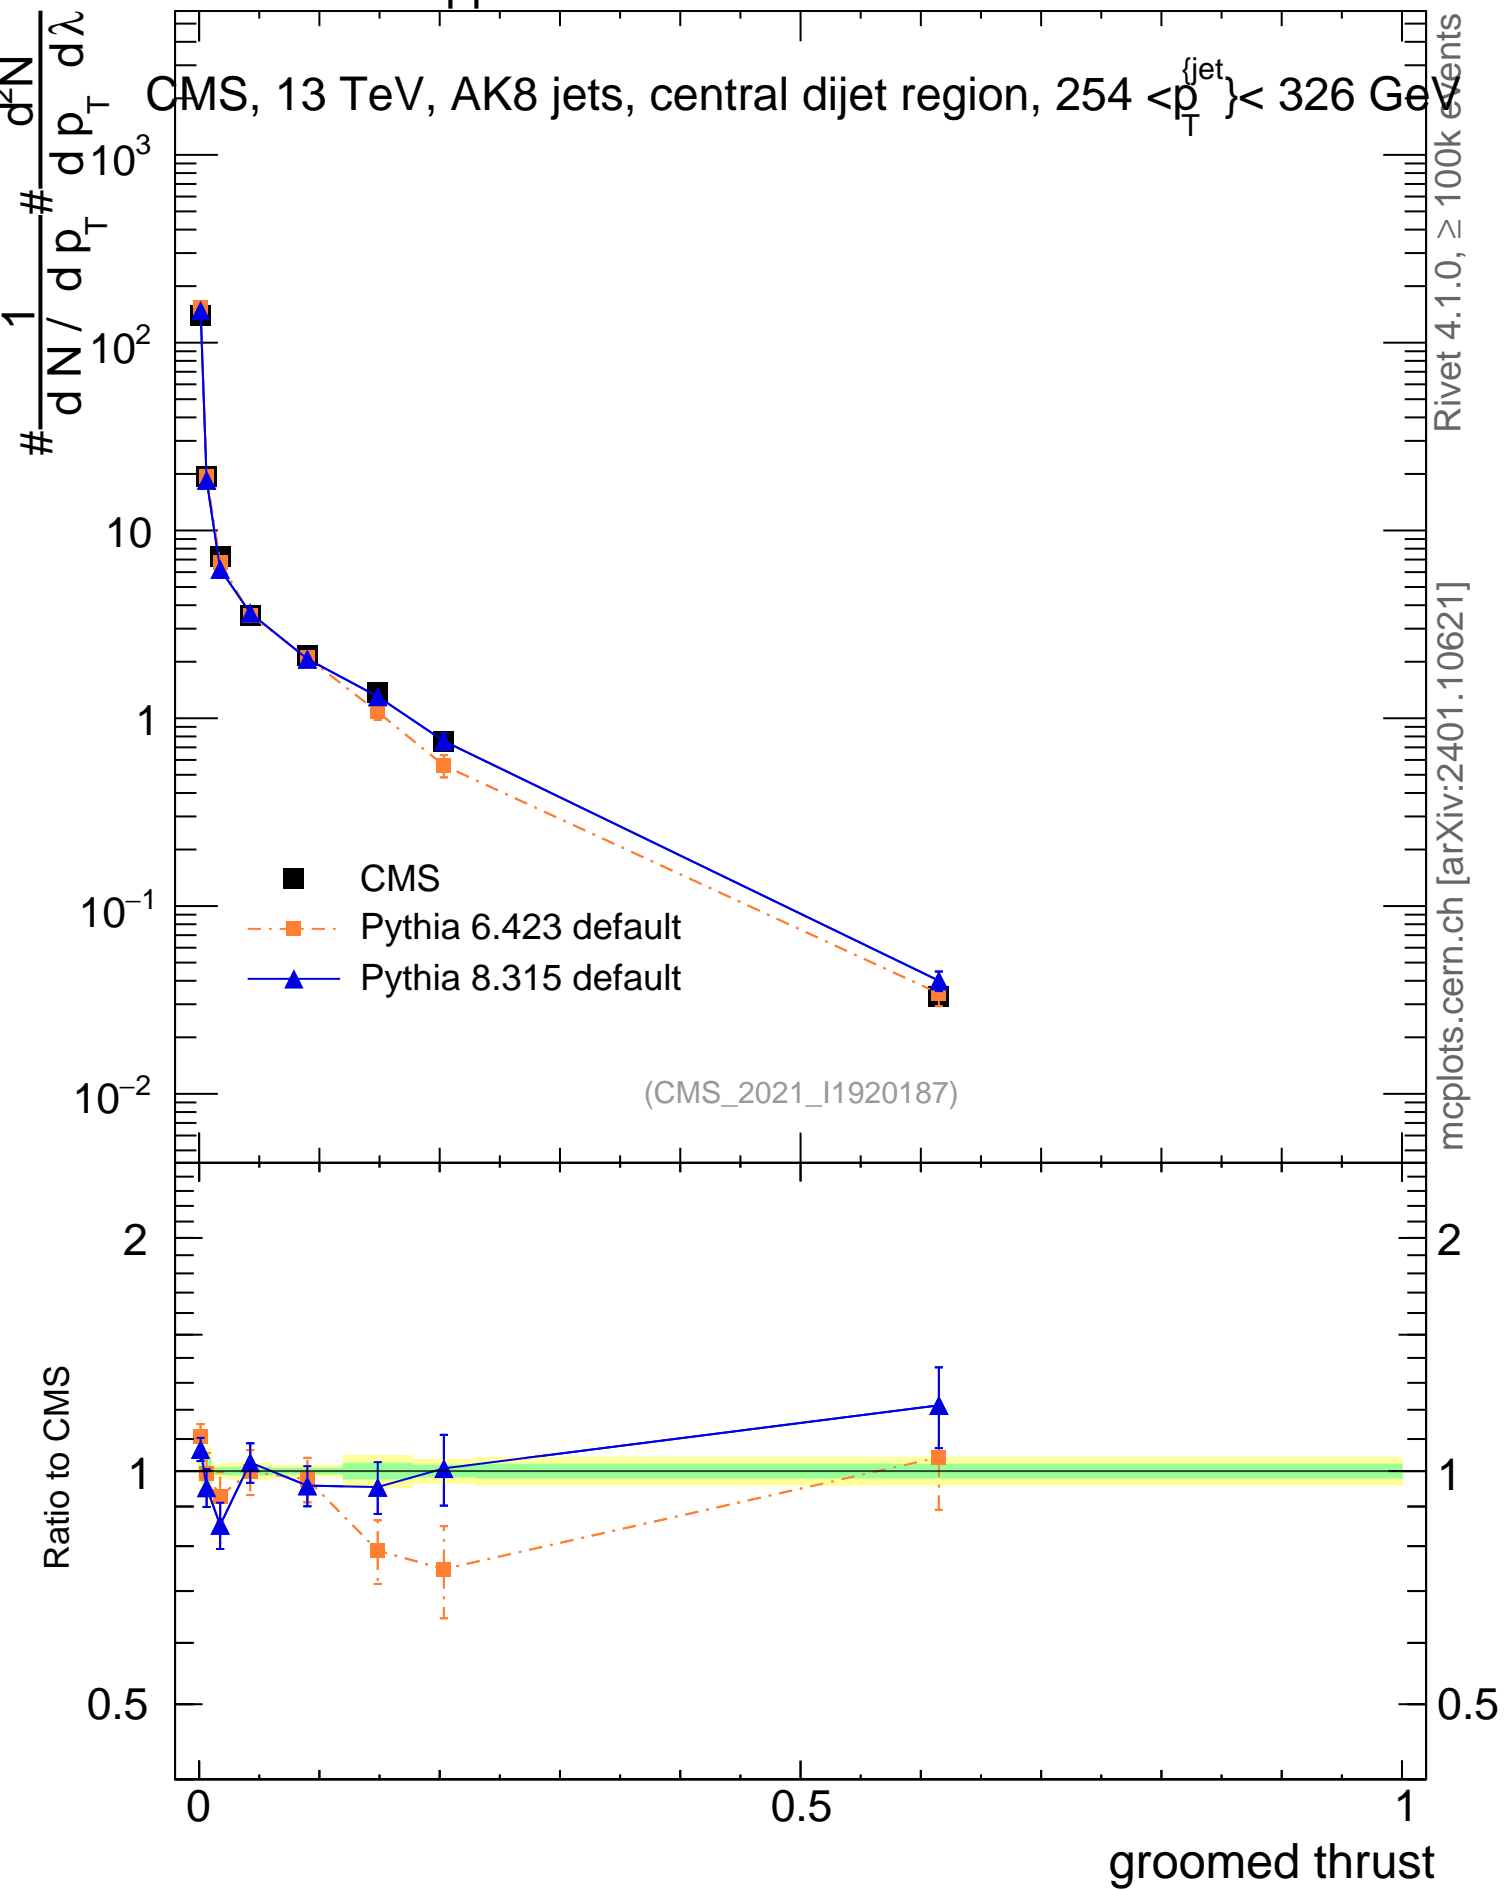

13000 GeV pp

Jets

CMS, 13 TeV, AK8 jets, central dijet region, $254 < p_T^{\text{jets}} < 326$ GeV

mcplots.cern.ch [arXiv:2401.10621]

2

1

0.5

1