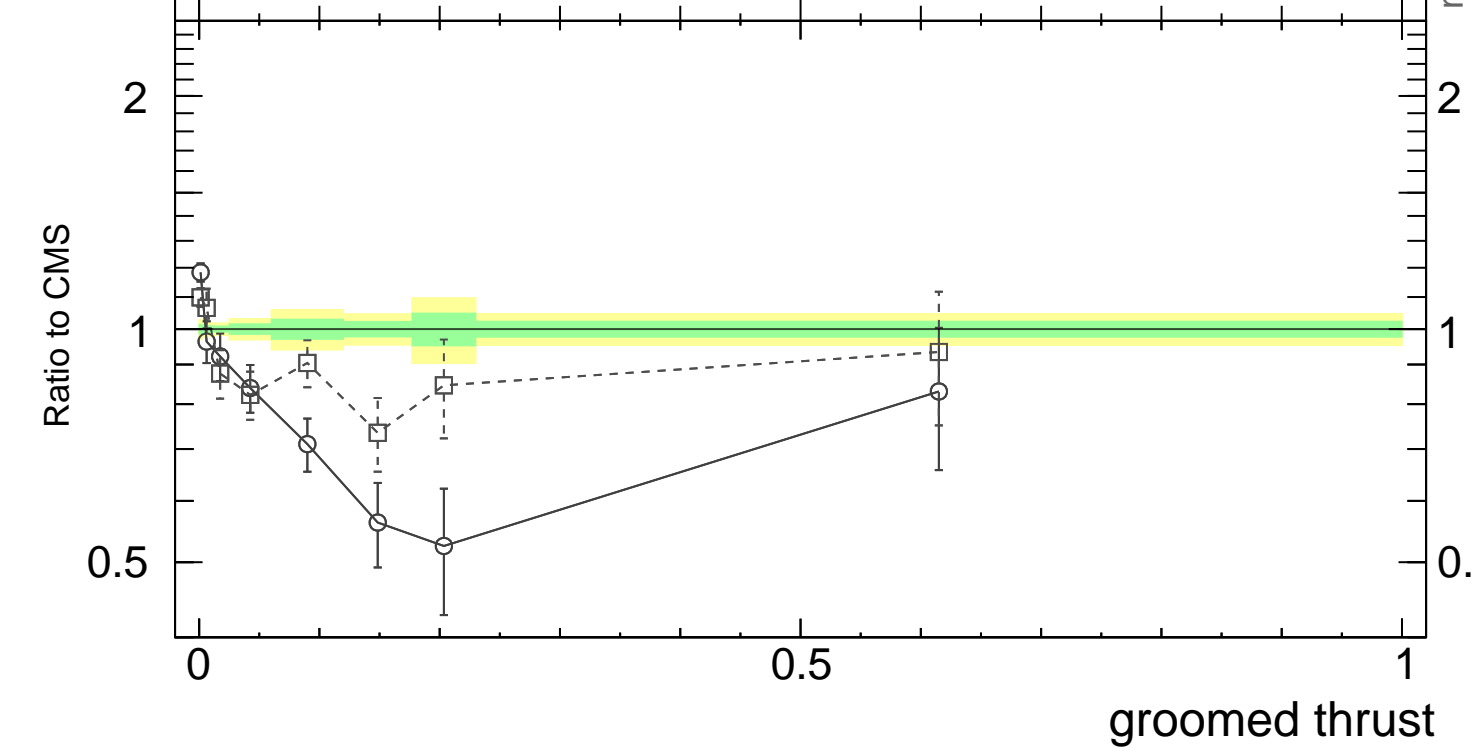

13000 GeV pp

Jets

CMS, 13 TeV, AK8 jets, central dijet region,  $800 < p_T^{jet} < 1000$  GeV

Rivet 4.1.0, ≥ 100k events  
mcplots.cern.ch [arXiv:2401.10621]