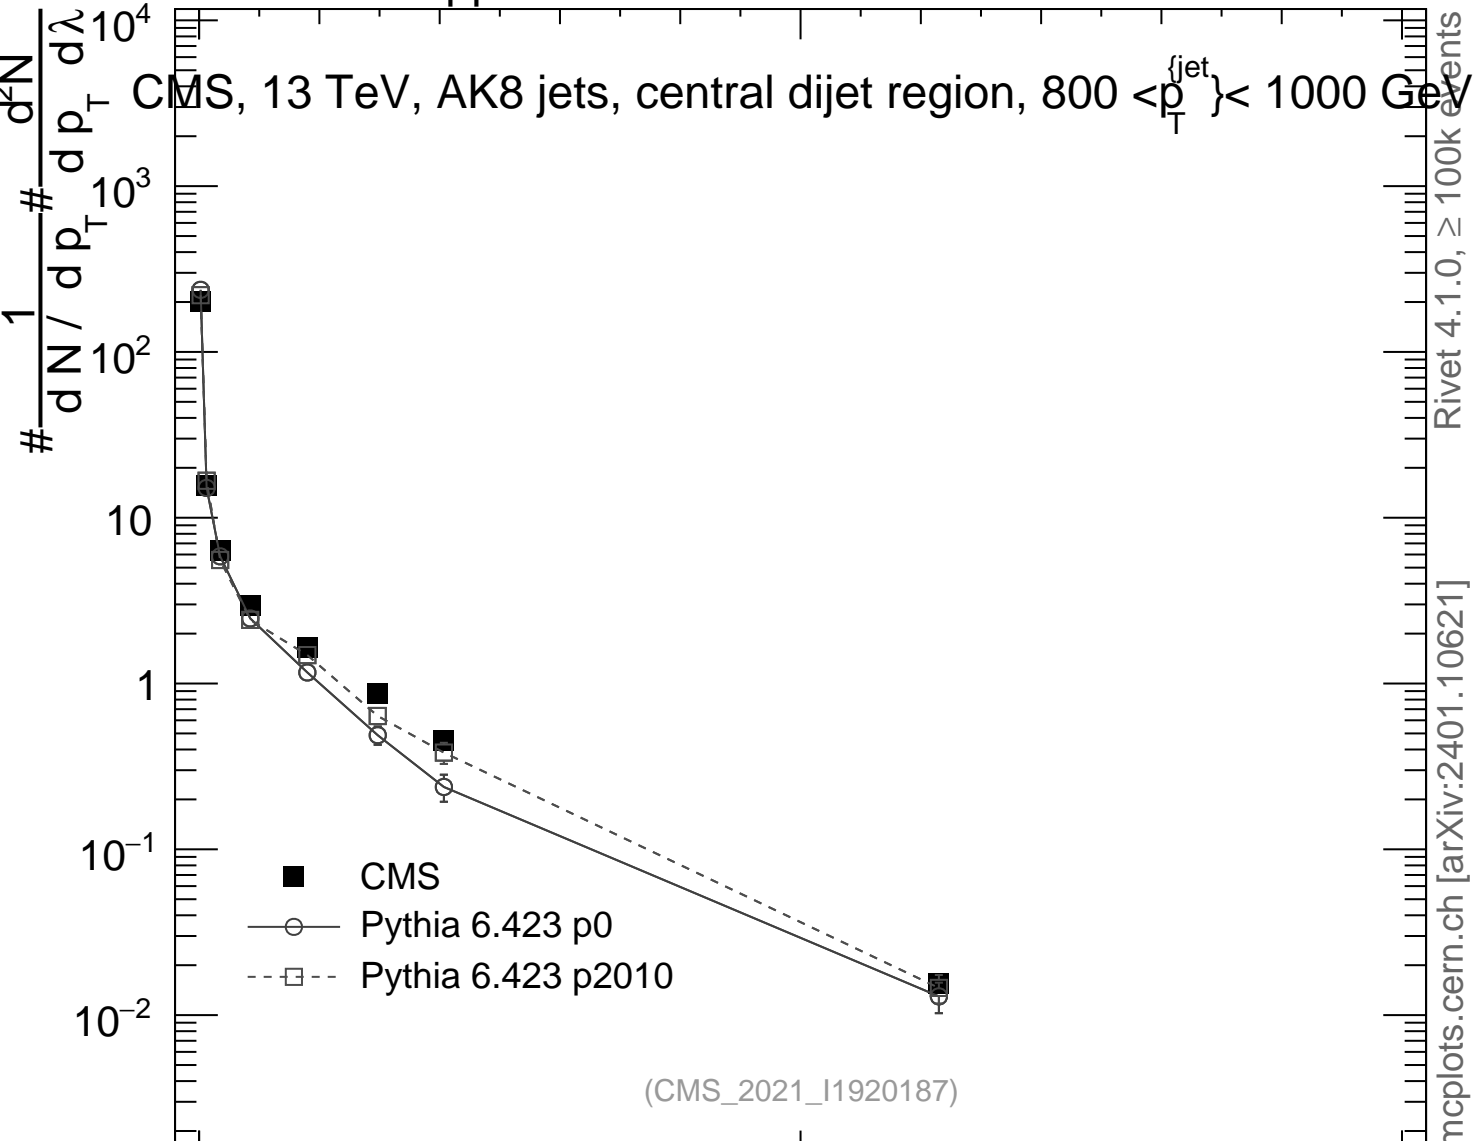

13000 GeV pp

Jets

CMS, 13 TeV, AK8 jets, central dijet region,  $800 < p_T^{jet} < 1000$  GeV

Rivet 4.1.0, ≥ 100k events  
mcplots.cern.ch [arXiv:2401.10621]