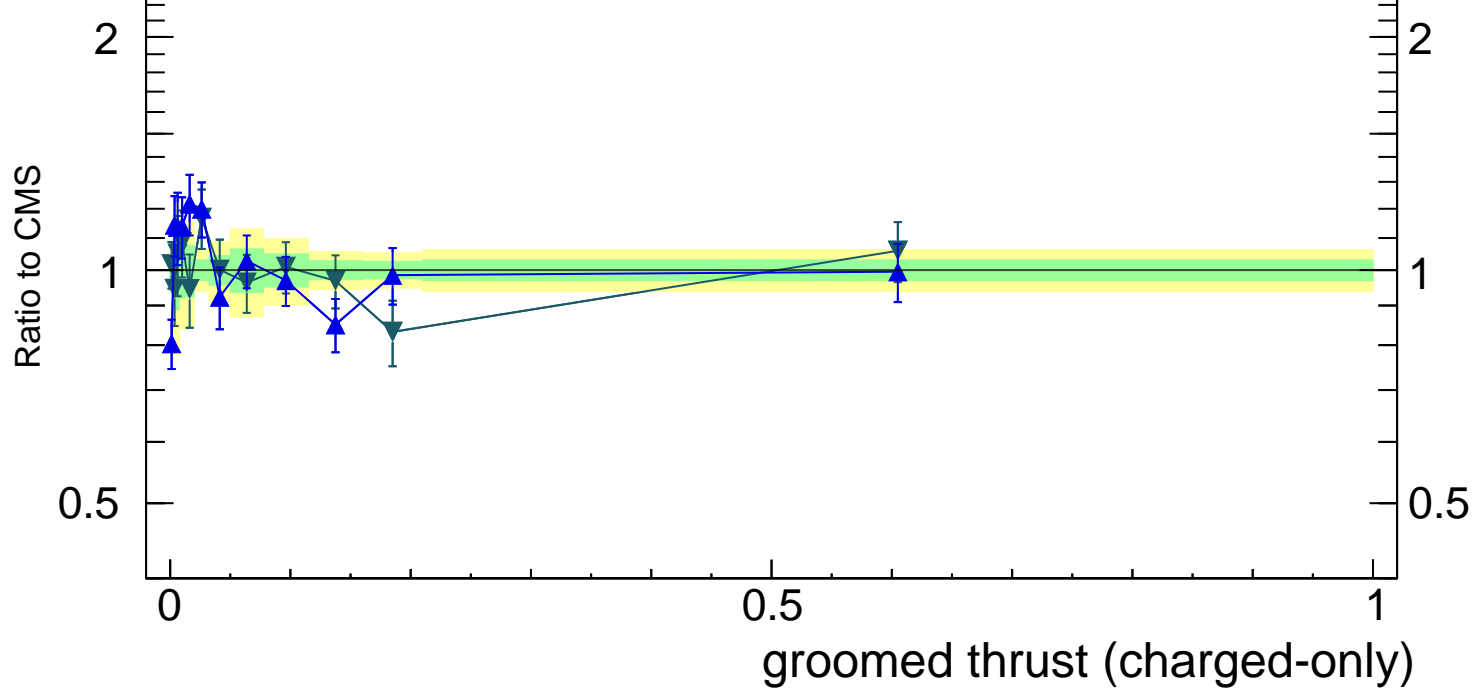

13000 GeV pp

Jets

CMS, 13 TeV, AK8 jets, central dijet region,  $88 < p_T^{jet} < 120$  GeV

Rivet 4.1.0, ≥ 100k events  
mcplots.cern.ch [arXiv:2401.10621]