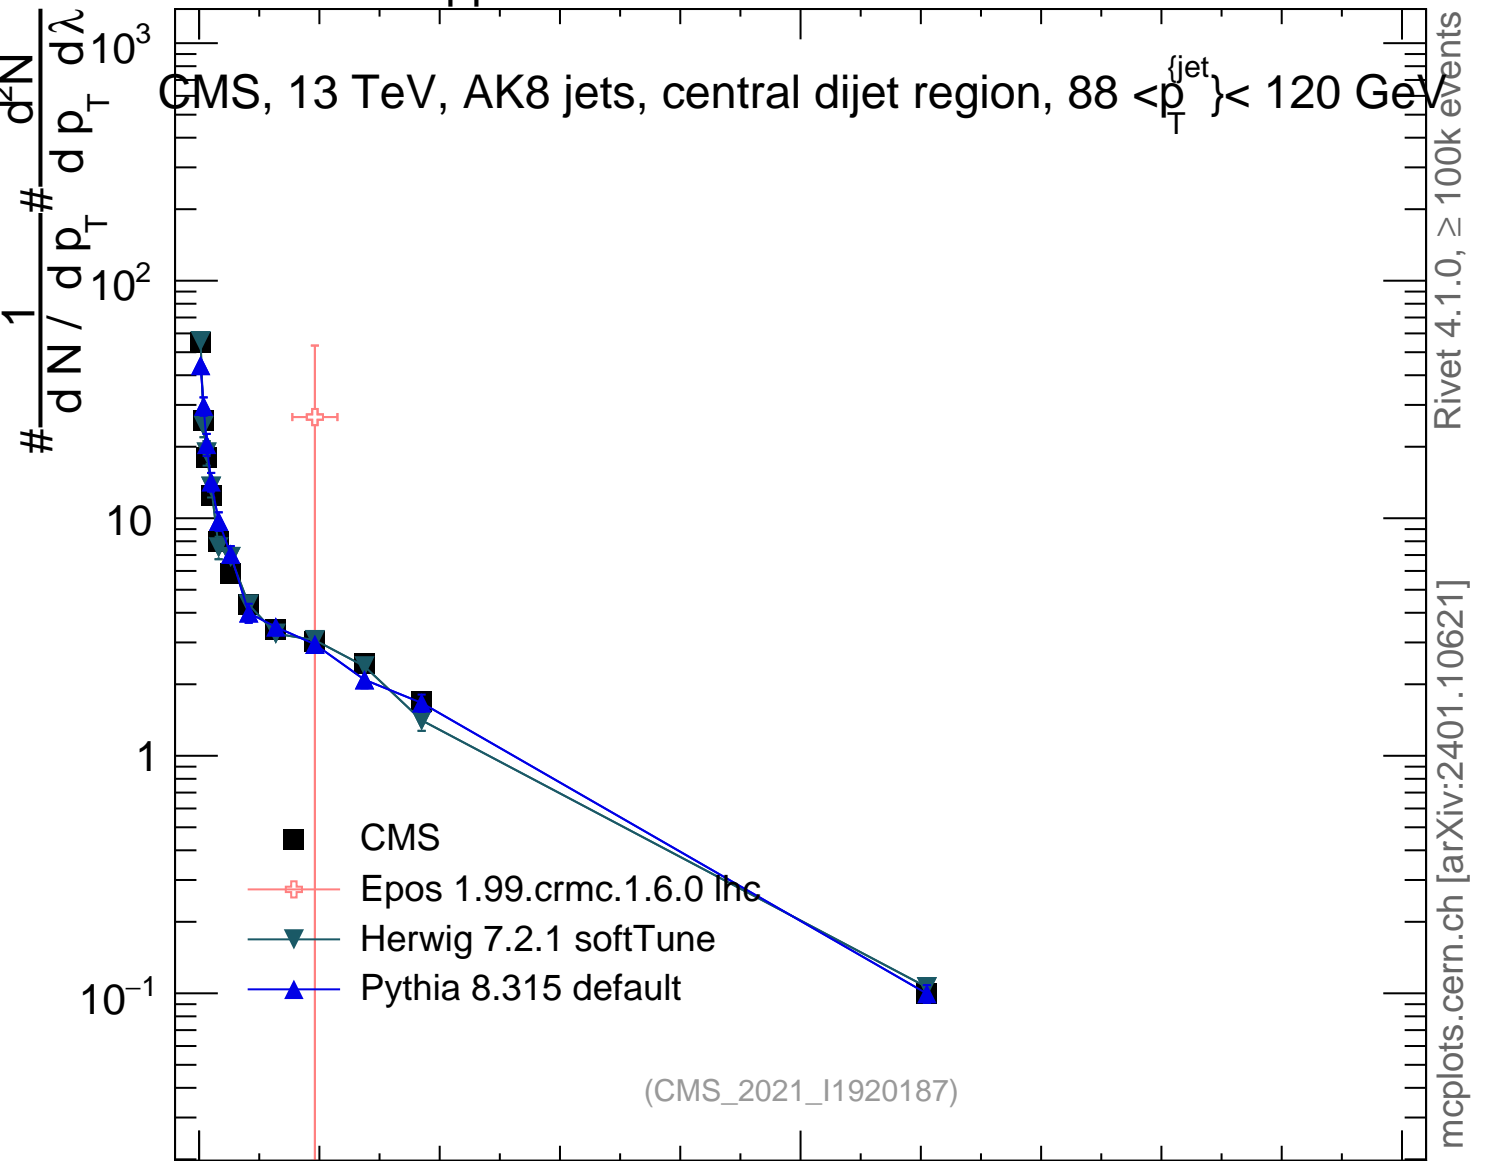

13000 GeV pp

Jets

CMS, 13 TeV, AK8 jets, central dijet region,  $88 < p_T^{jet} < 120$  GeV

Rivet 4.1.0, ≥ 100k events  
mcplots.cern.ch [arXiv:2401.10621]