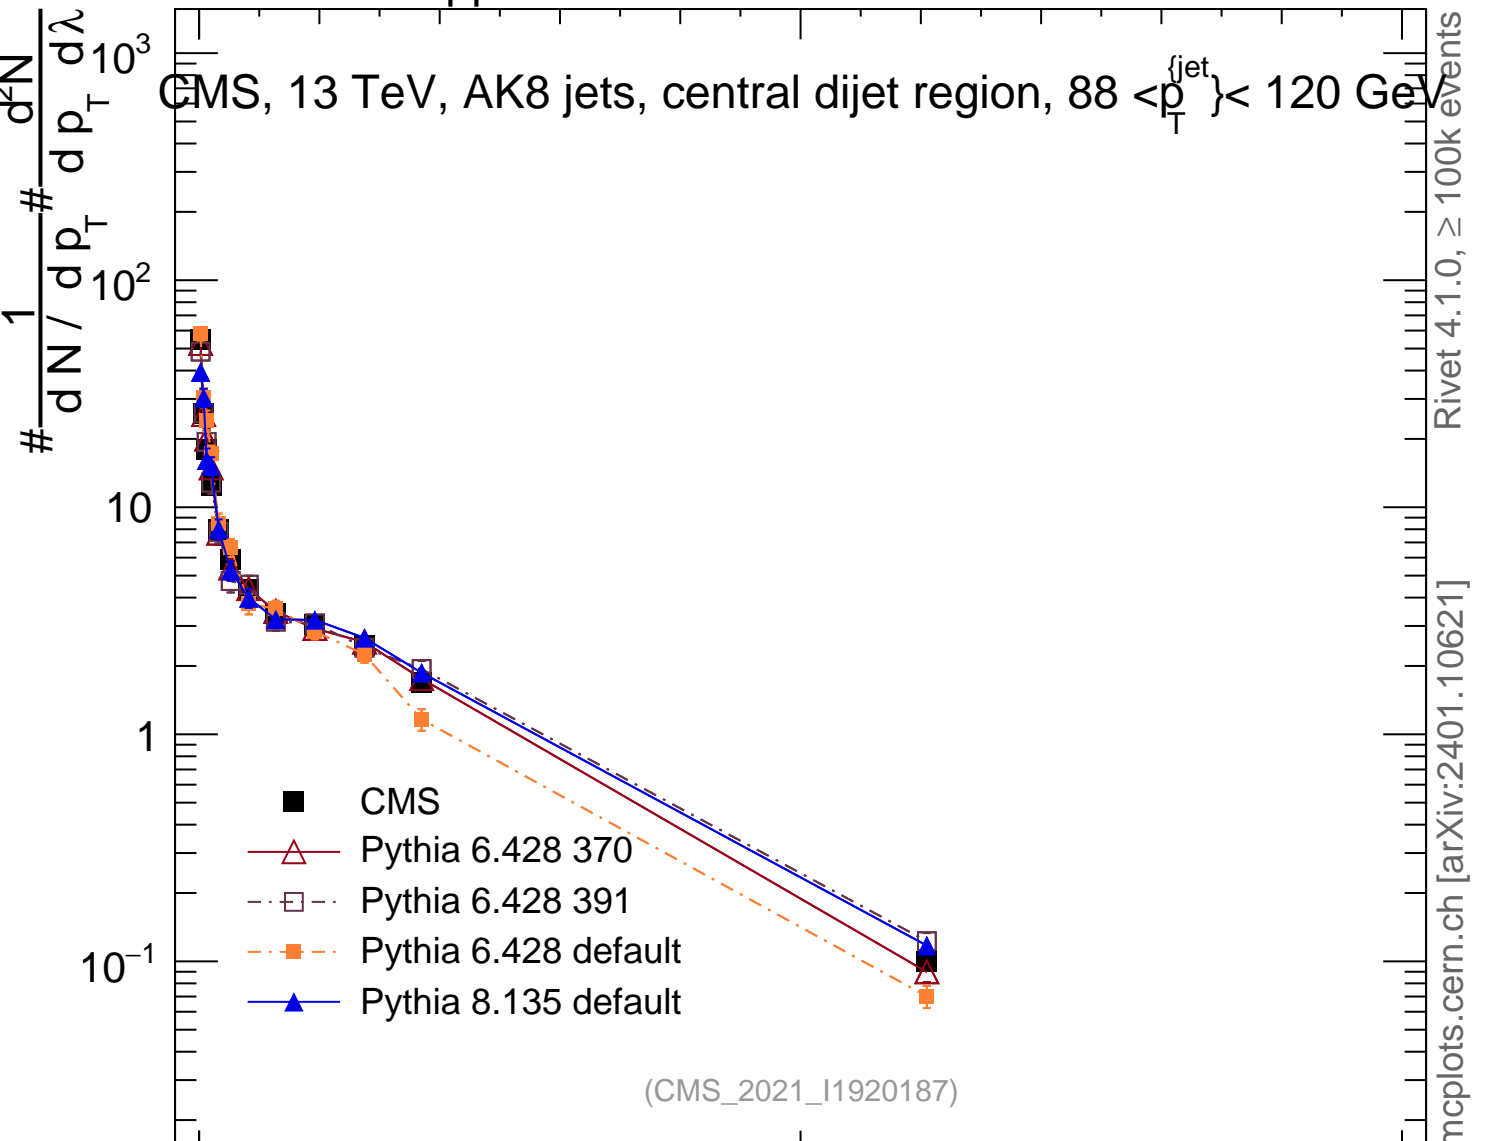

13000 GeV pp

Jets

CMS, 13 TeV, AK8 jets, central dijet region, $88 < p_T^{jet} < 120$ GeV

Rivet 4.1.0, ≥ 100k events
mcplots.cern.ch [arXiv:2401.10621]