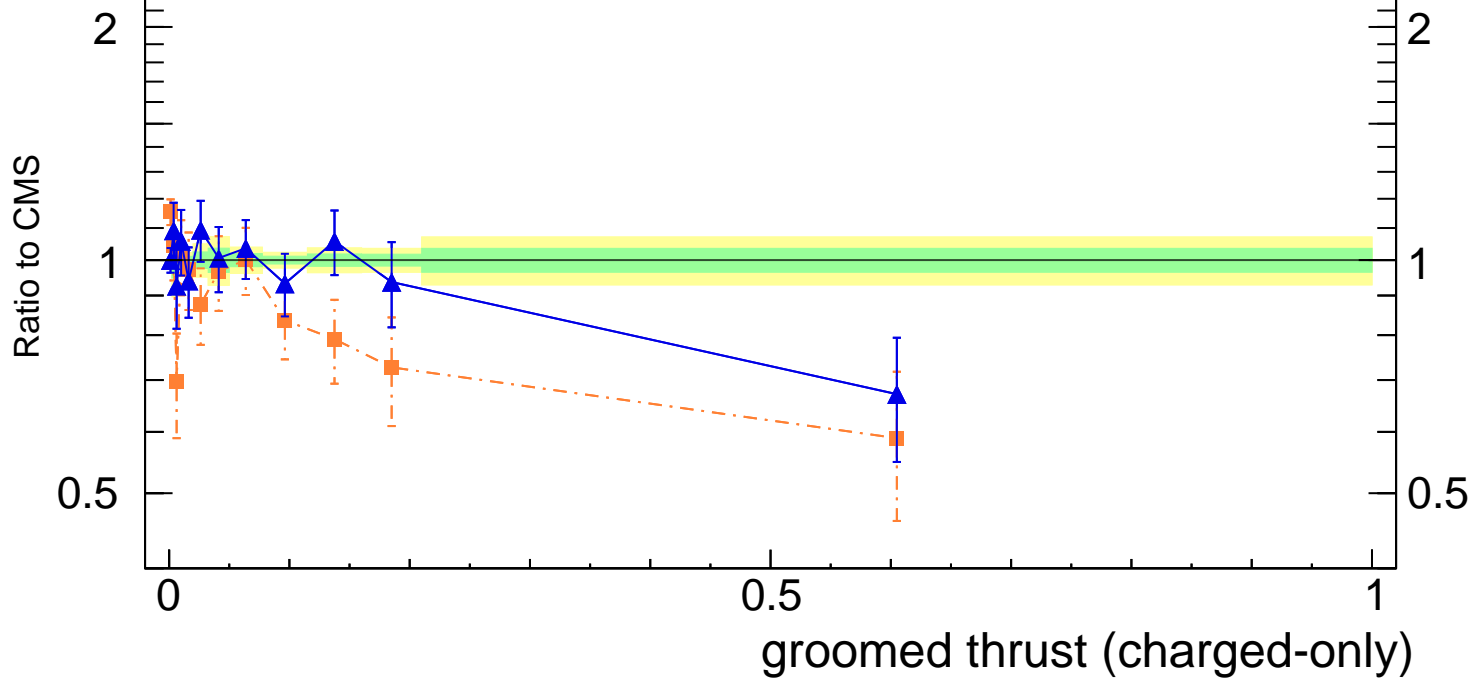

13000 GeV pp

Jets

CMS, 13 TeV, AK8 jets, central dijet region, $408 < p_T^{\text{jets}} < 481$ GeV

mcplots.cern.ch [arXiv:2401.10621]

Rivet 4.1.0, ≥ 100k events