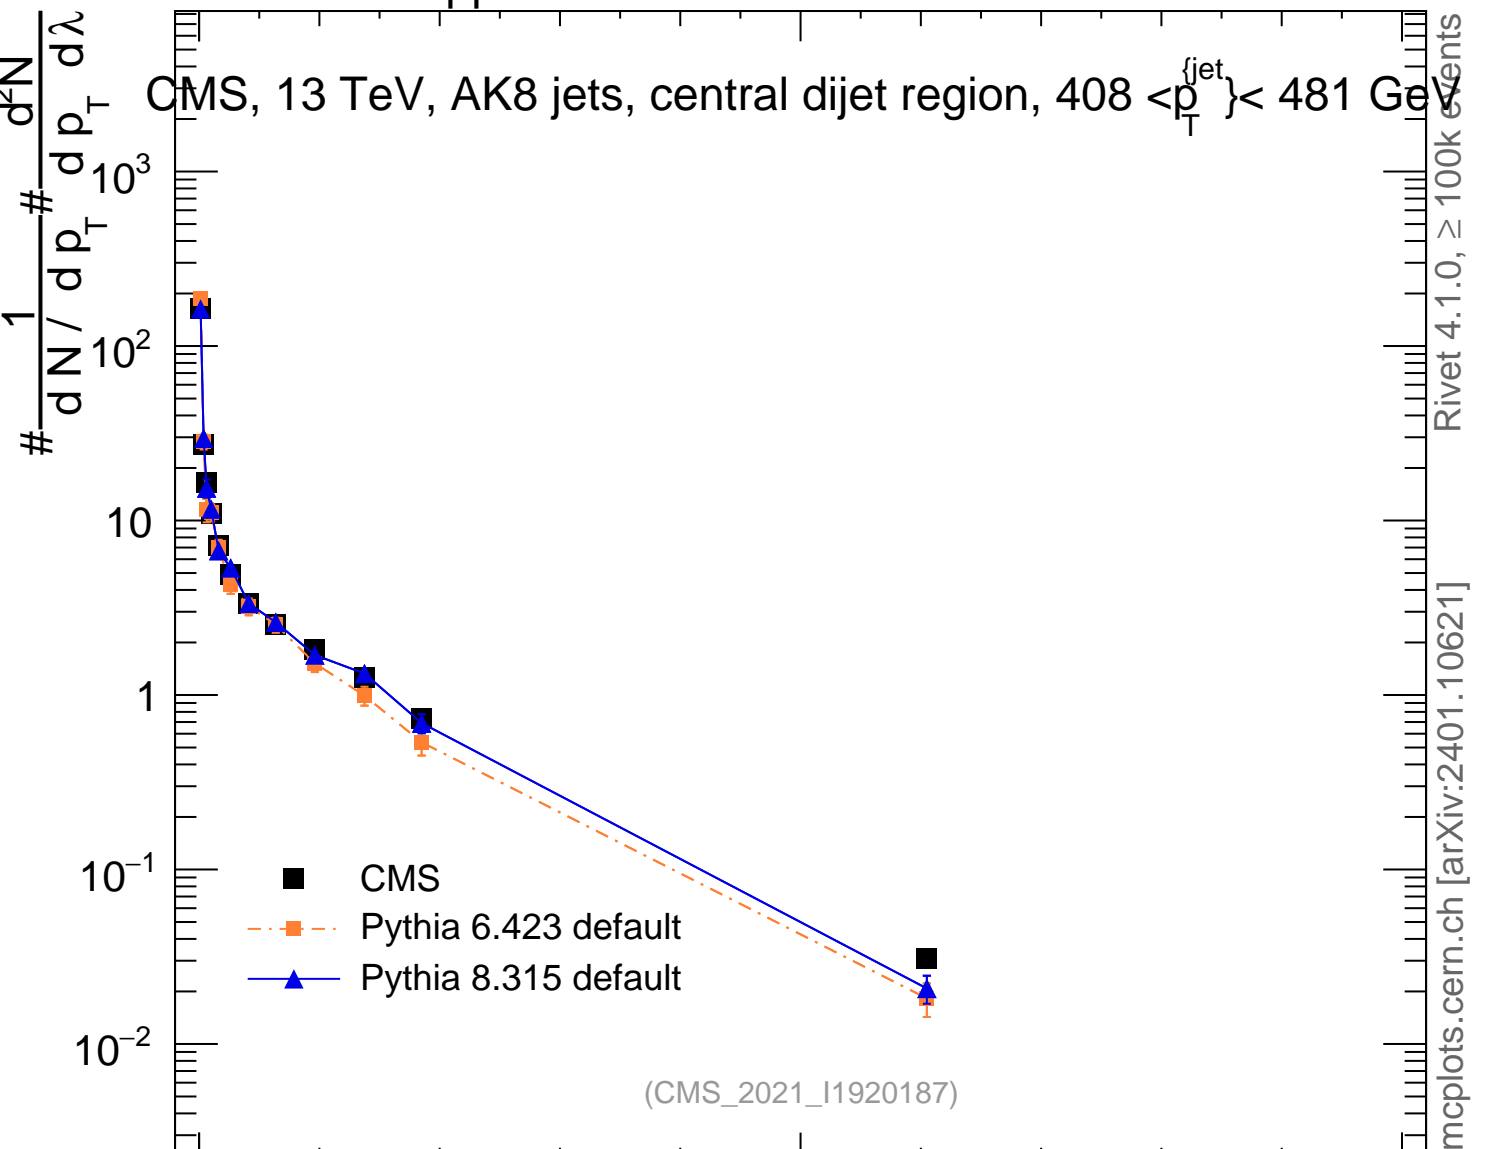

13000 GeV pp

Jets

CMS, 13 TeV, AK8 jets, central dijet region, $408 < p_T^{\text{jets}} < 481$ GeV

mcplots.cern.ch [arXiv:2401.10621]

Rivet 4.1.0, ≥ 100k events