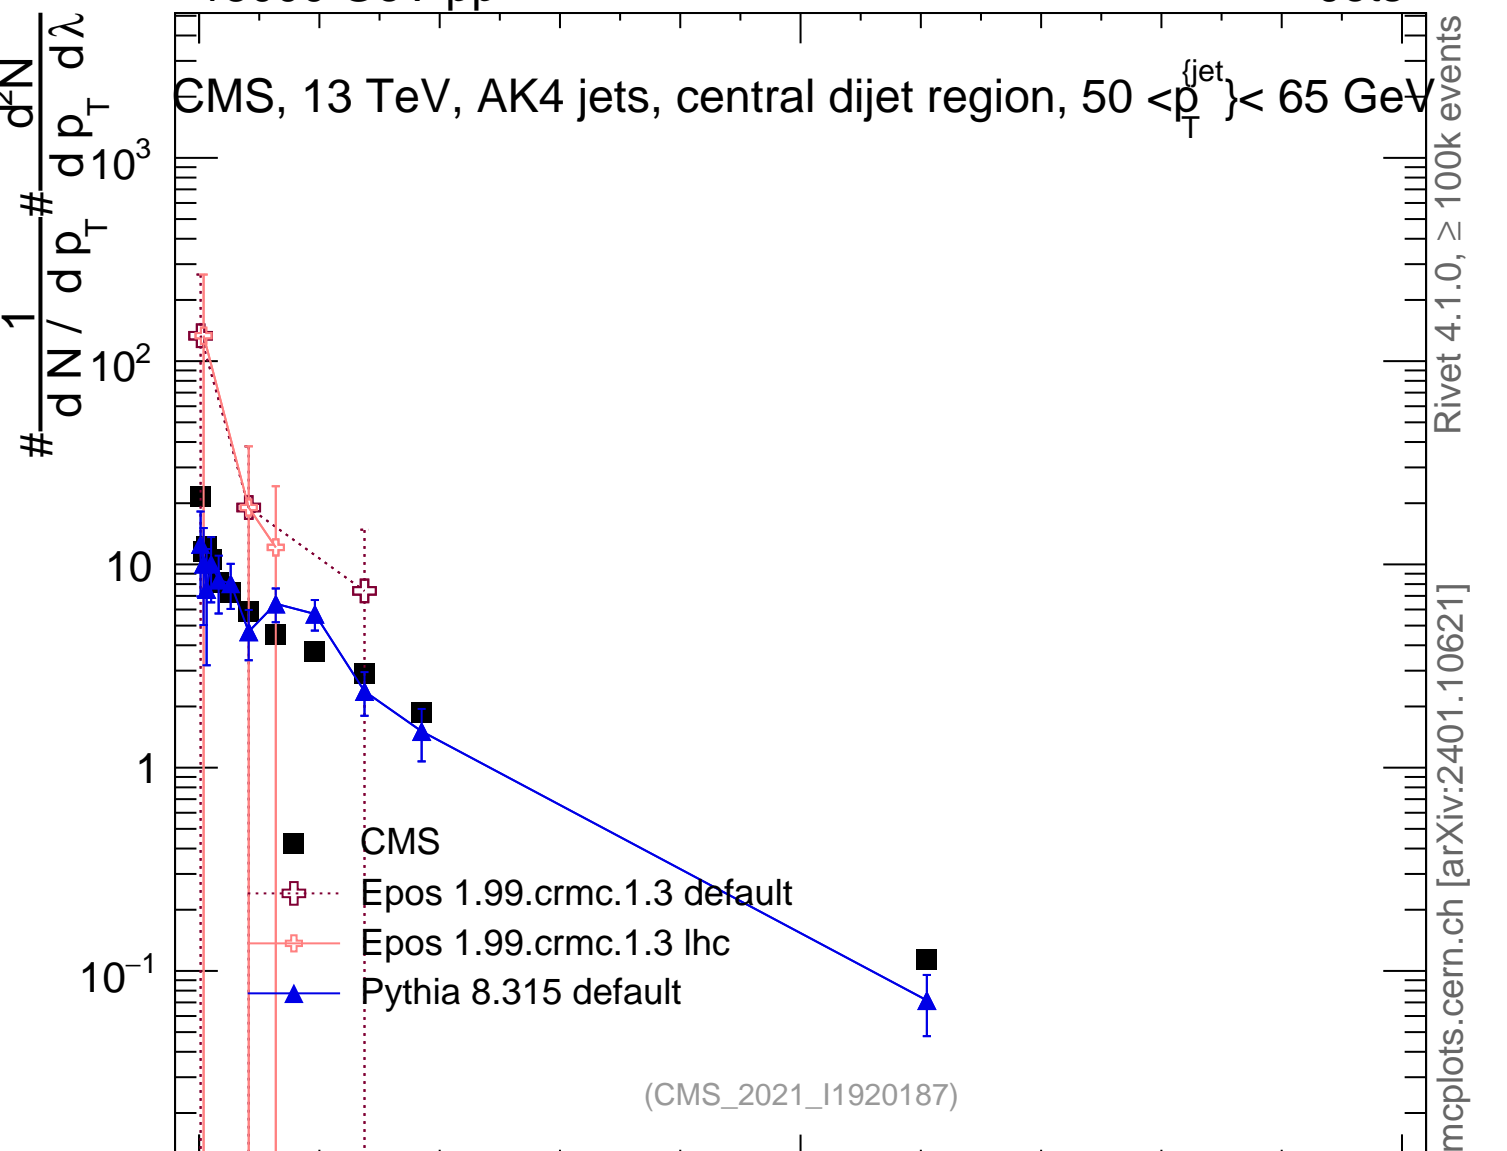

13000 GeV pp

Jets

CMS, 13 TeV, AK4 jets, central dijet region,  $50 < p_{T}^{\{jet\}} < 65$  GeVRivet 4.1.0,  $\geq 100k$  events

mcplots.cern.ch [arXiv:2401.10621]