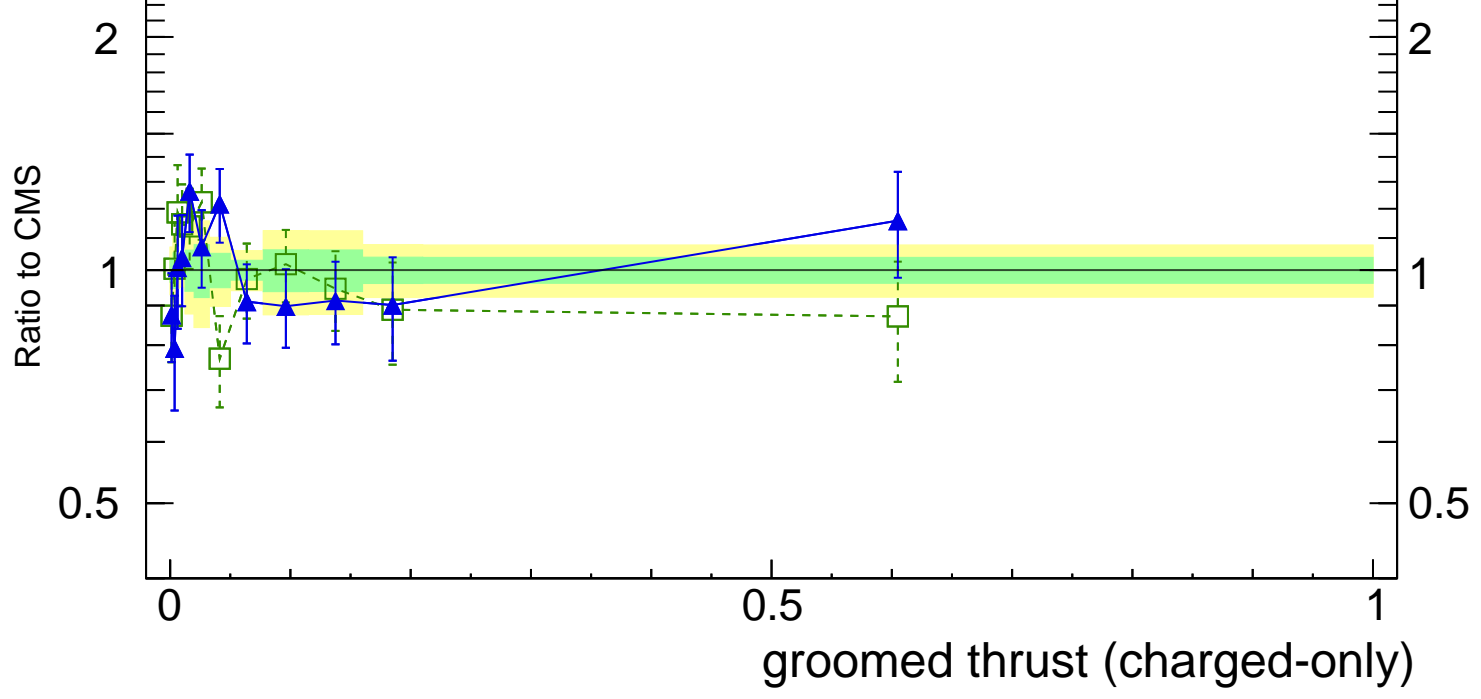

13000 GeV pp

Jets

CMS, 13 TeV, AK4 jets, central dijet region, $88 < p_T^{jet} < 120$ GeV

Rivet 4.1.0, ≥ 100k events
mcplots.cern.ch [arXiv:2401.10621]