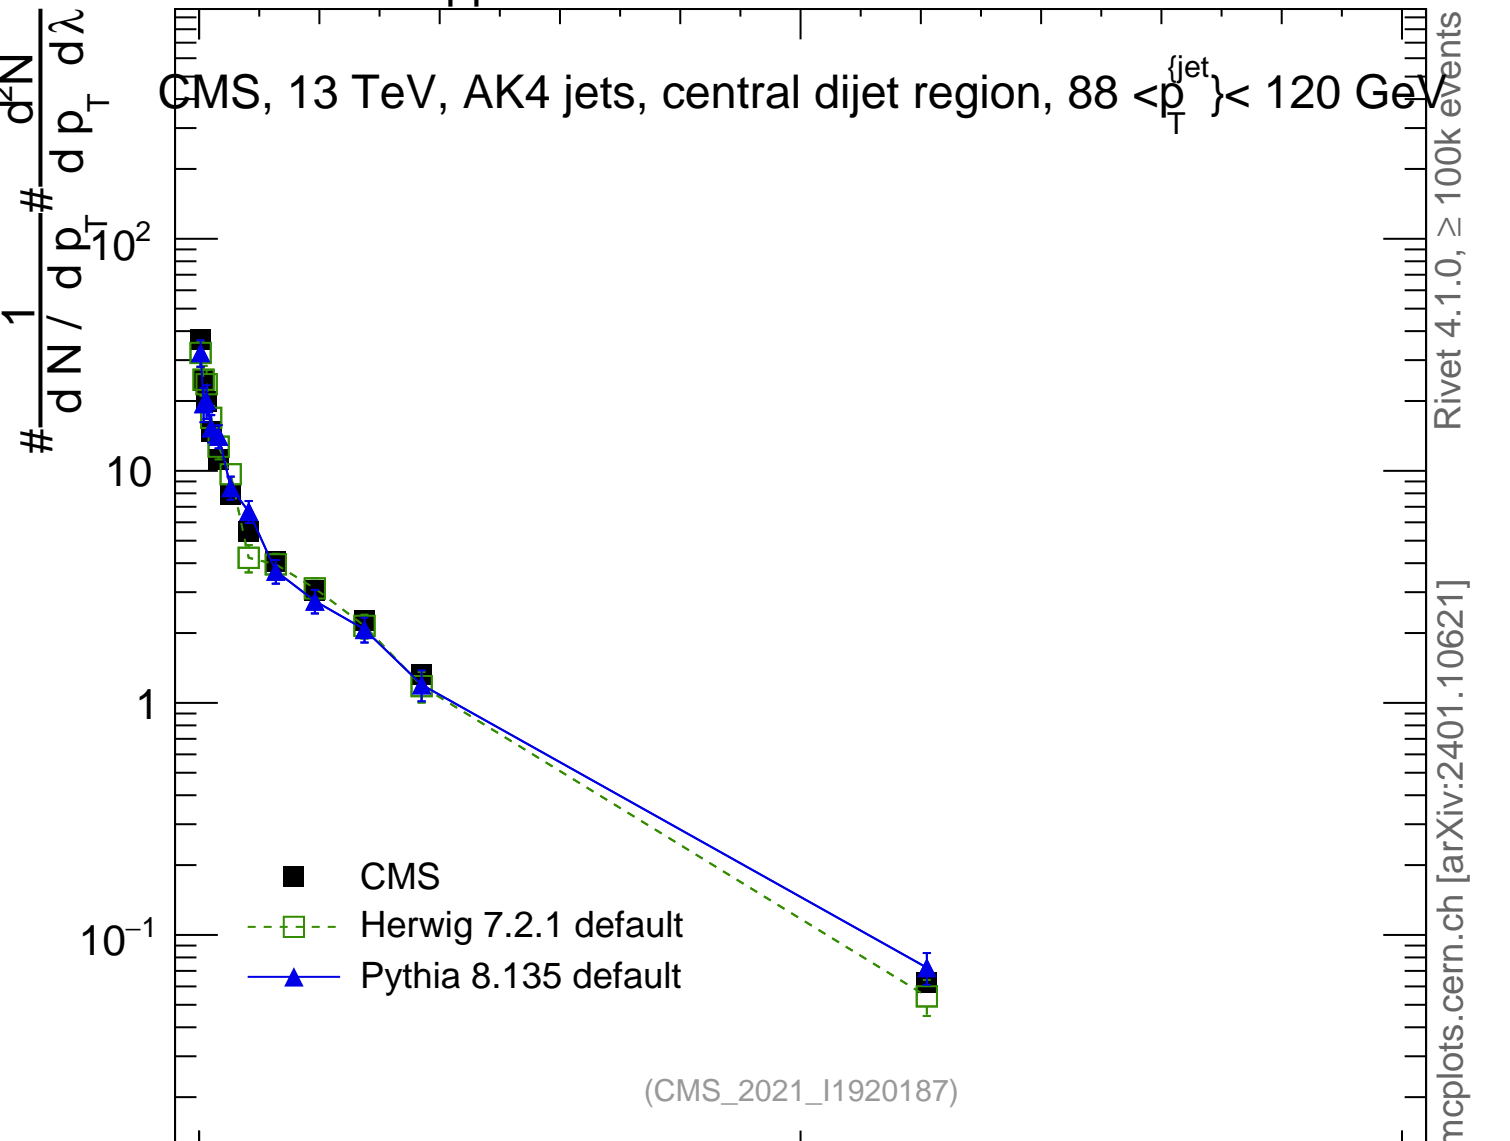

13000 GeV pp

Jets

CMS, 13 TeV, AK4 jets, central dijet region, $88 < p_T^{jet} < 120$ GeV

Rivet 4.1.0, ≥ 100k events
mcplots.cern.ch [arXiv:2401.10621]