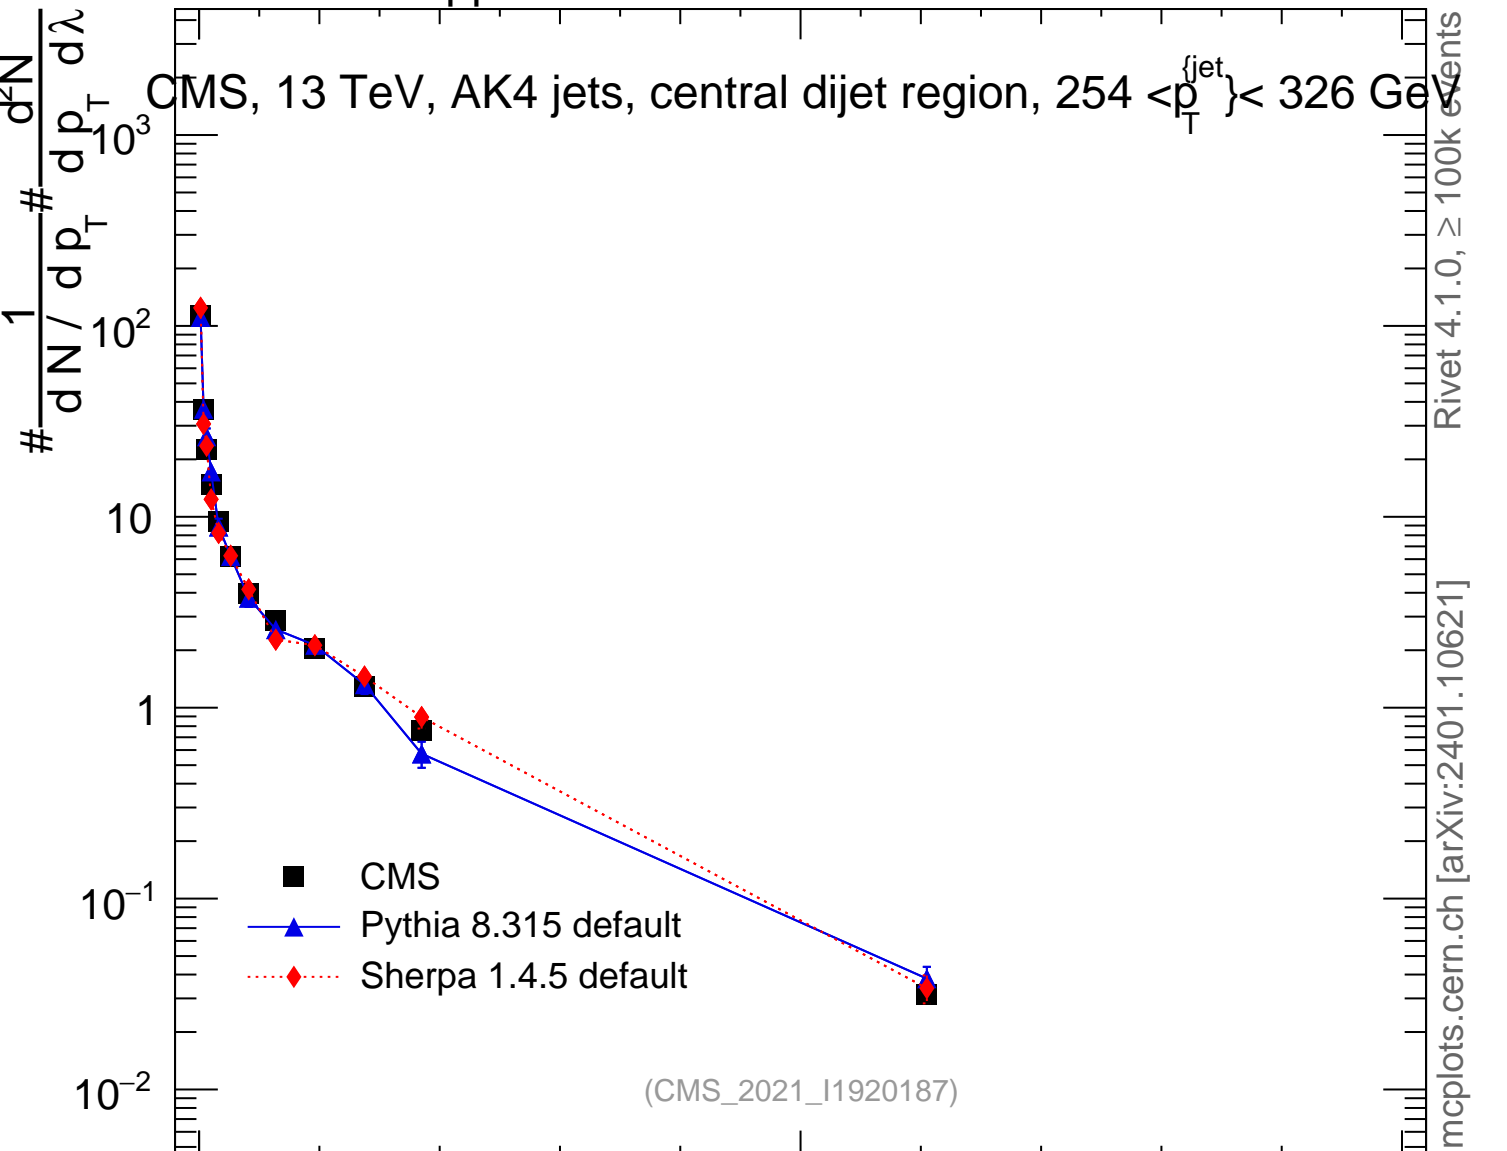

13000 GeV pp

Jets

CMS, 13 TeV, AK4 jets, central dijet region,  $254 < p_T^{\text{jets}} < 326$  GeV

Rivet 4.1.0,  $\geq 100k$  events  
mcplots.cern.ch [arXiv:2401.10621]