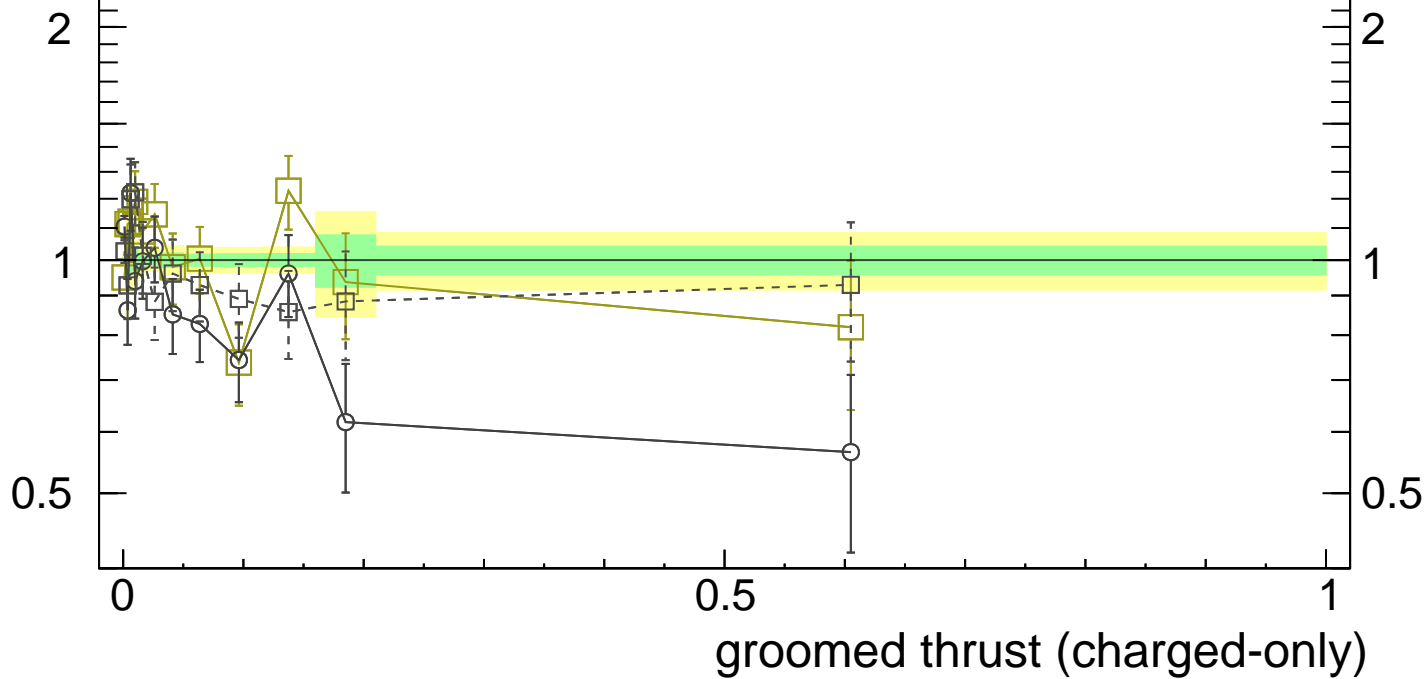

13000 GeV pp

Jets

Ratio to CMS

mcplots.cern.ch [arXiv:2401.10621]

Rivet 4.1.0, $\geq 100k$ events