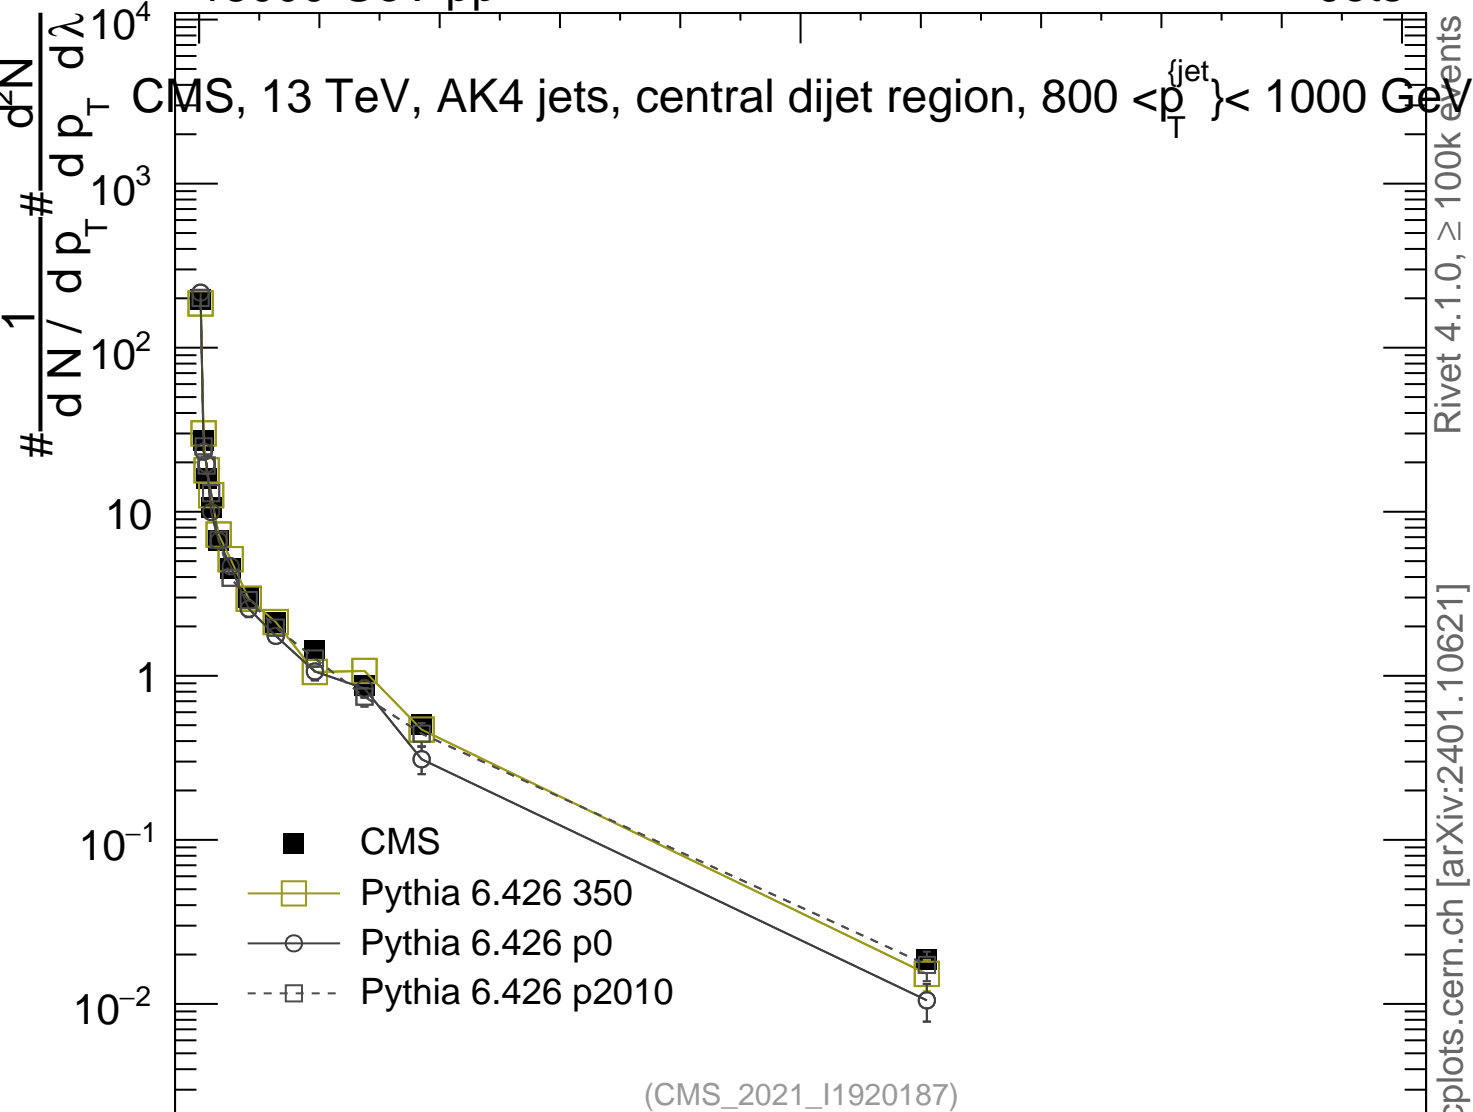

13000 GeV pp

Jets

Ratio to CMS

mcplots.cern.ch [arXiv:2401.10621]

Rivet 4.1.0, $\geq 100k$ events