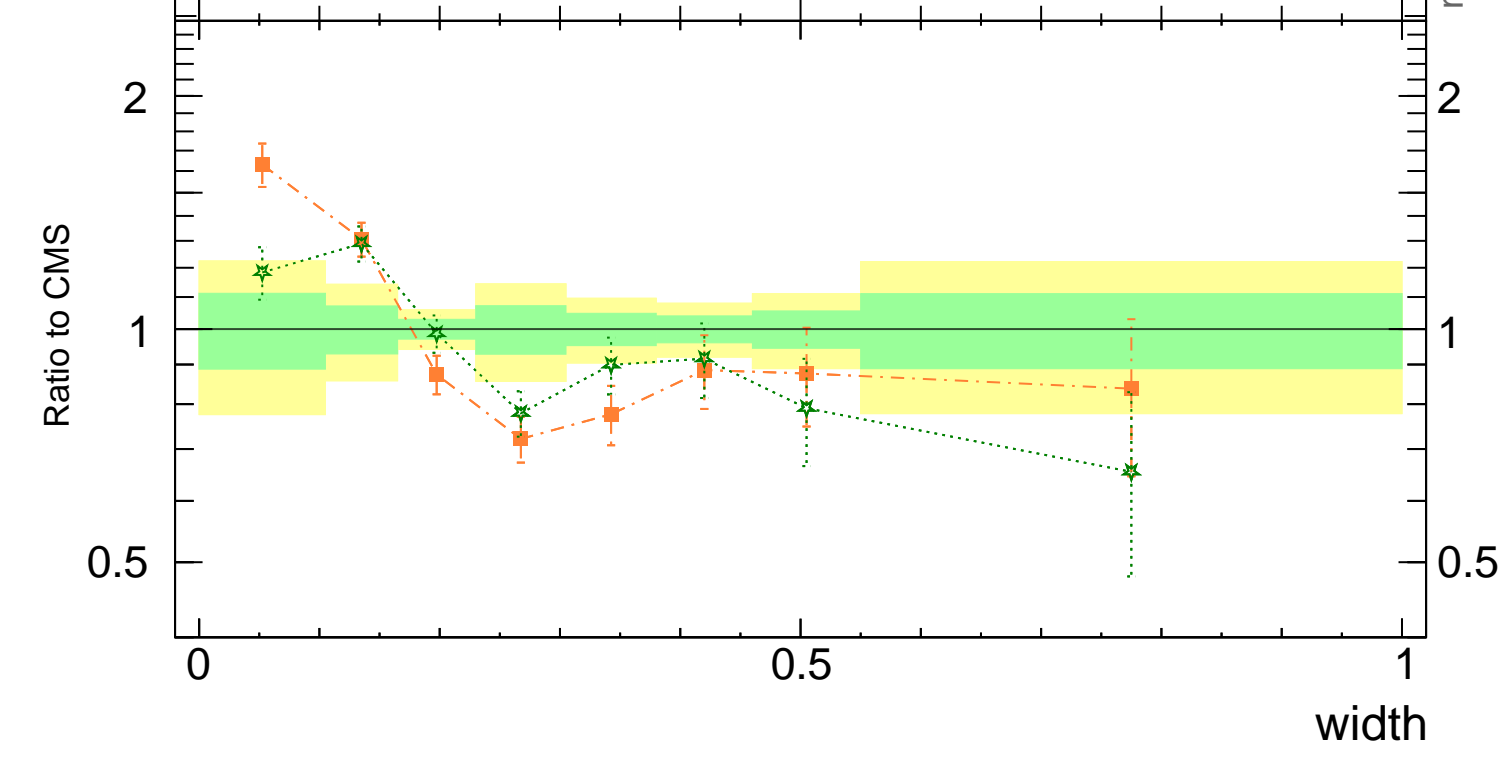

13000 GeV pp

Jets

CMS, 13 TeV, AK8 jets, central dijet region, $88 < p_T^{jet} < 120$ GeV

Rivet 4.1.0, ≥ 100k events
mcplots.cern.ch [arXiv:2401.10621]