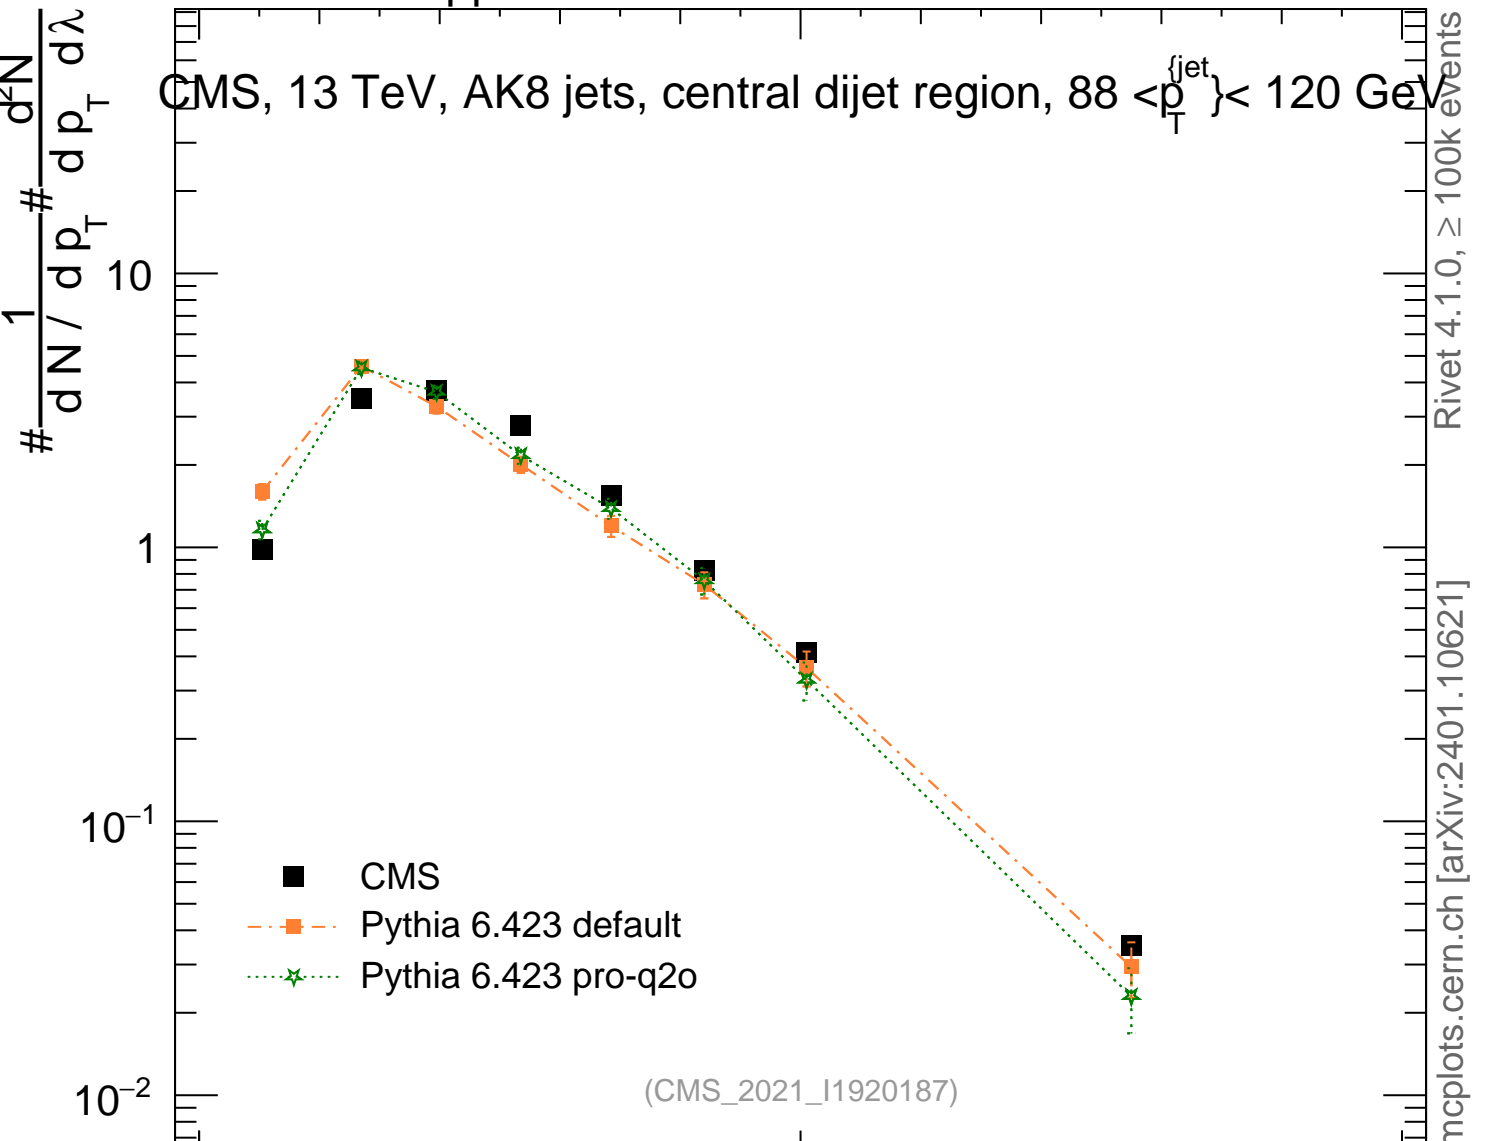

13000 GeV pp

Jets

CMS, 13 TeV, AK8 jets, central dijet region, $88 < p_T^{jet} < 120$ GeV

Rivet 4.1.0, ≥ 100k events
mcplots.cern.ch [arXiv:2401.10621]