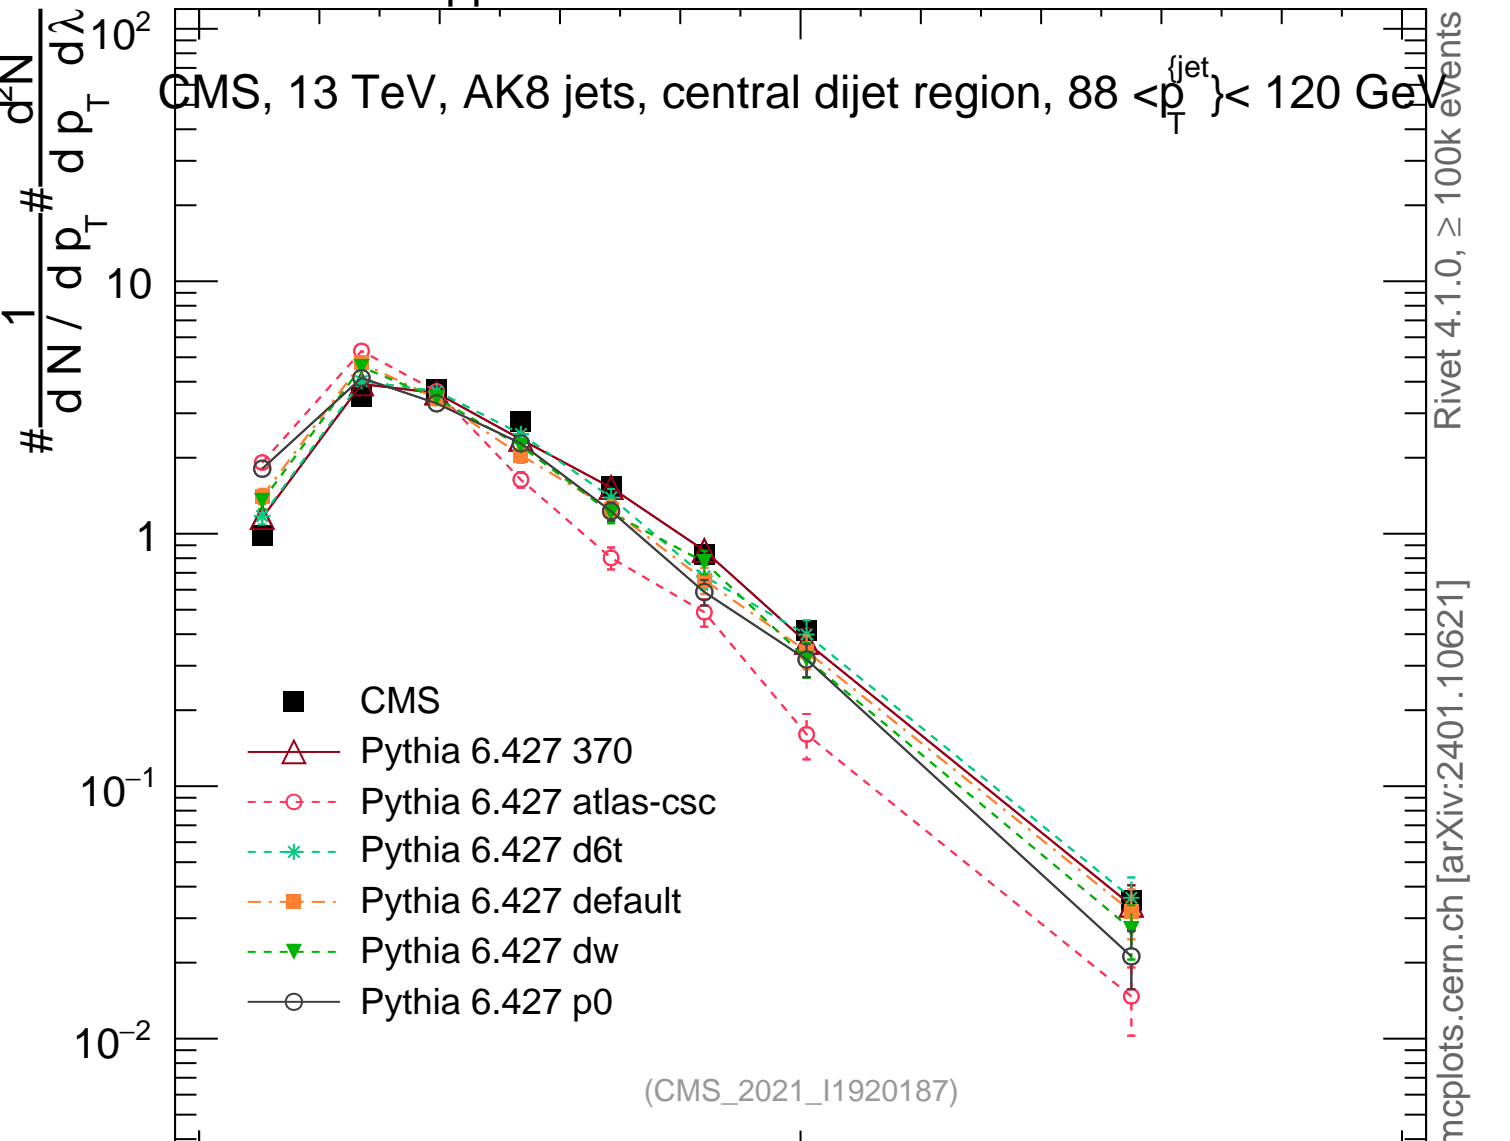

13000 GeV pp

Jets

CMS, 13 TeV, AK8 jets, central dijet region, $88 < p_T^{jet} < 120$ GeV

Rivet 4.1.0, ≥ 100k events
mcplots.cern.ch [arXiv:2401.10621]