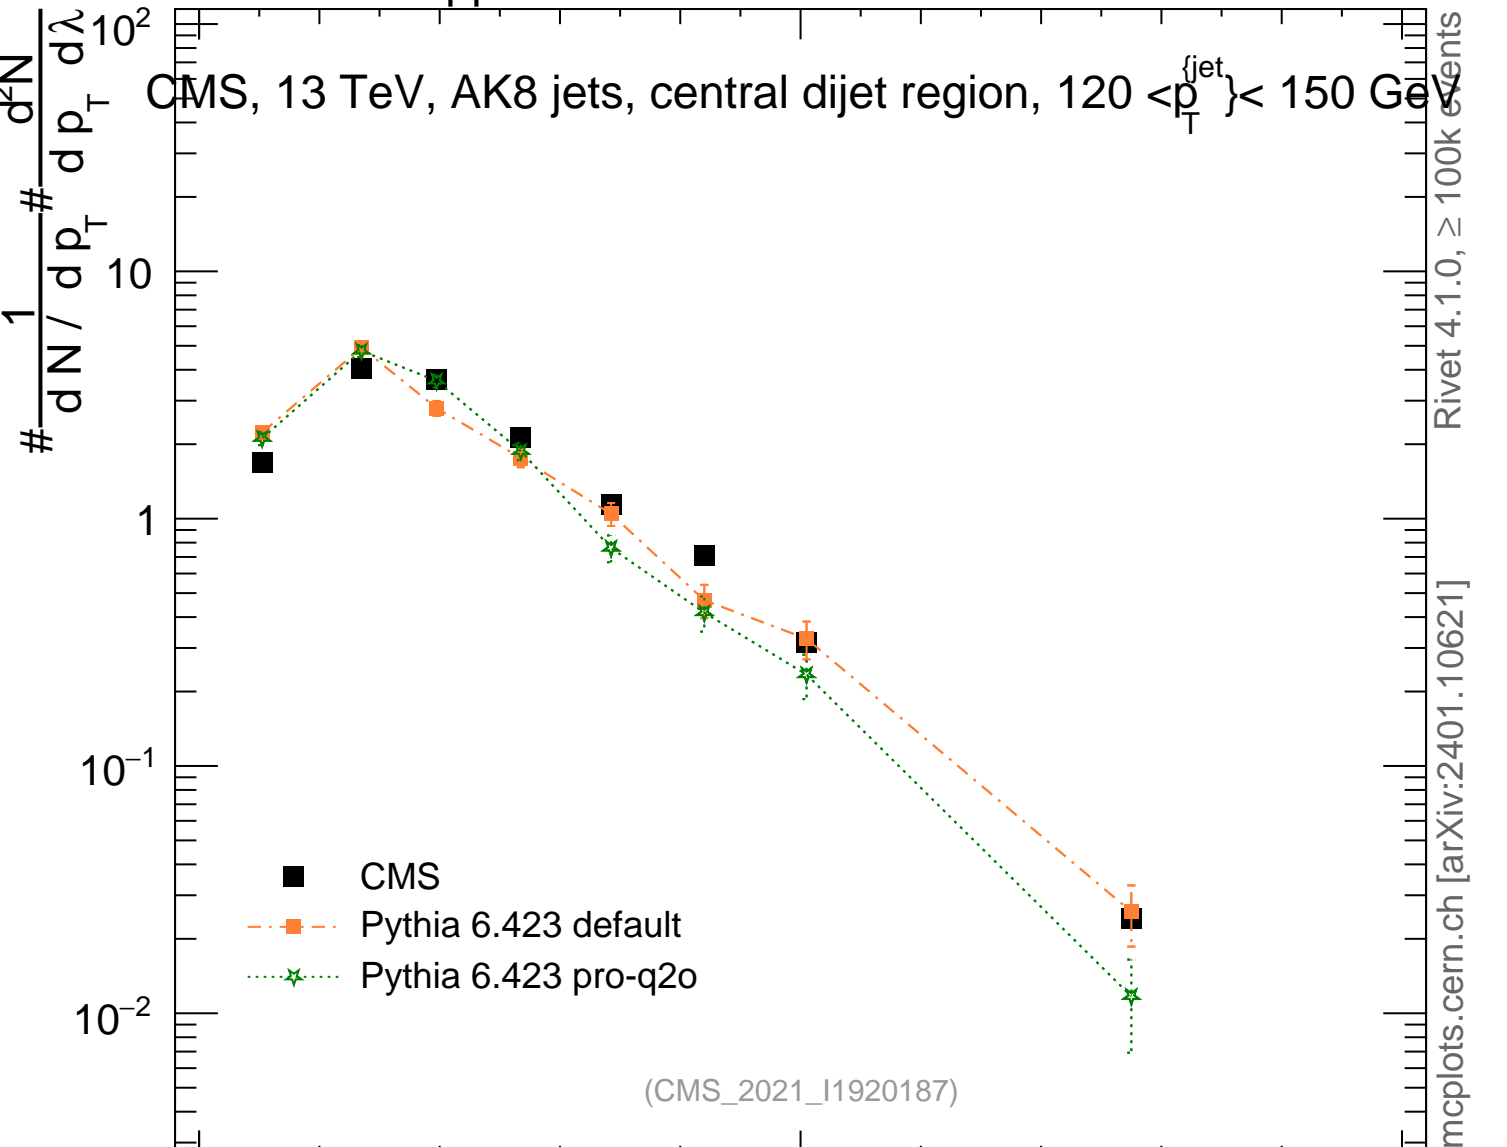

13000 GeV pp

Jets

CMS, 13 TeV, AK8 jets, central dijet region, $120 < p_T^{j_{jet}} < 150$ GeV

Rivet 4.1.0, ≥ 100k events
mcplots.cern.ch [arXiv:2401.10621]