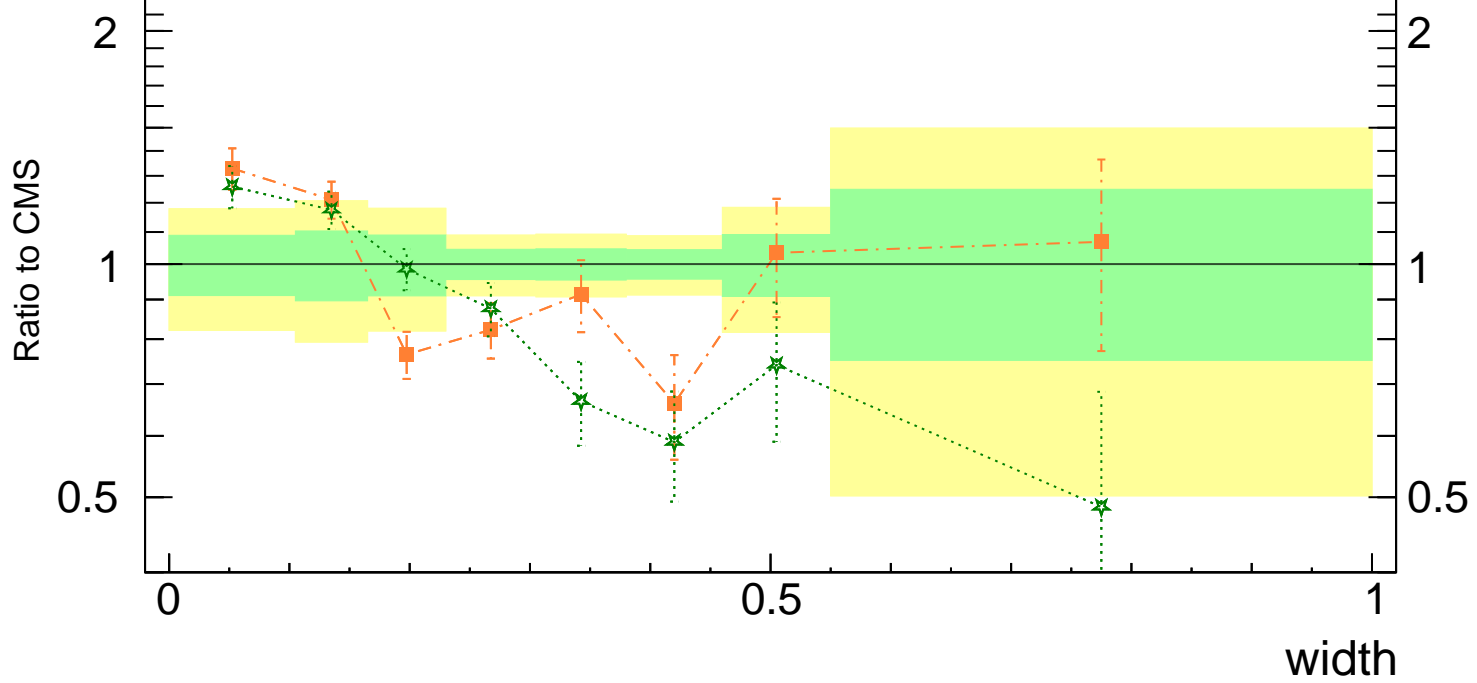

13000 GeV pp

Jets

CMS, 13 TeV, AK8 jets, central dijet region, $120 < p_T^{j_{jet}} < 150$ GeV

Rivet 4.1.0, ≥ 100k events
mcplots.cern.ch [arXiv:2401.10621]