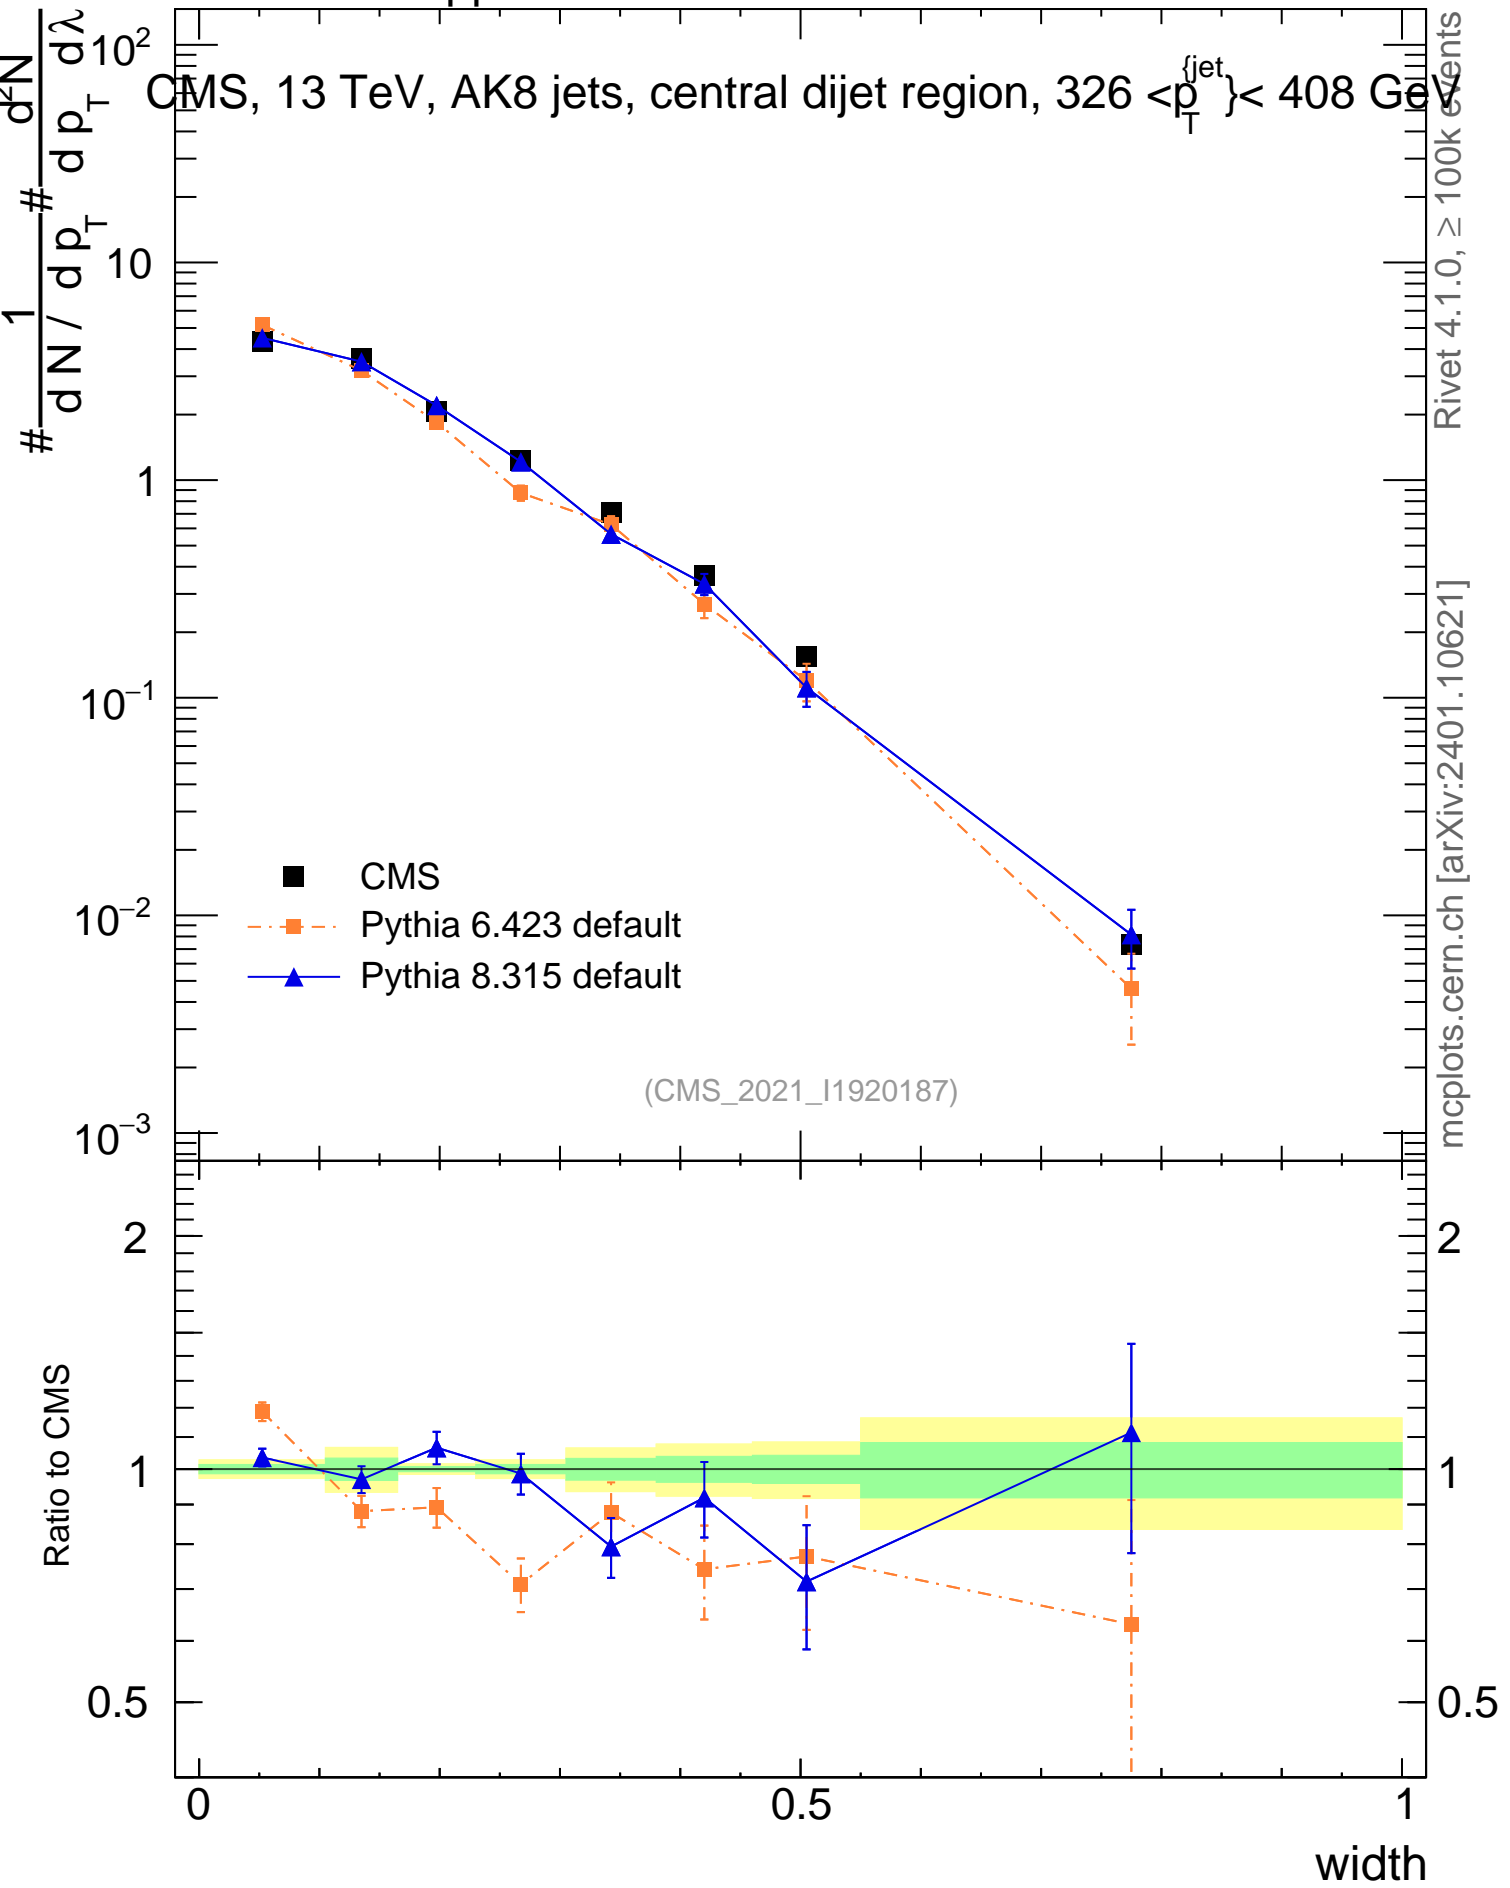

13000 GeV pp

Jets

CMS, 13 TeV, AK8 jets, central dijet region, $326 < p_T^{\text{jets}} < 408$ GeV

(CMS_2021_I1920187)

Rivet 4.1.0, $\geq 100k$ events
mcplots.cern.ch [arXiv:2401.10621]