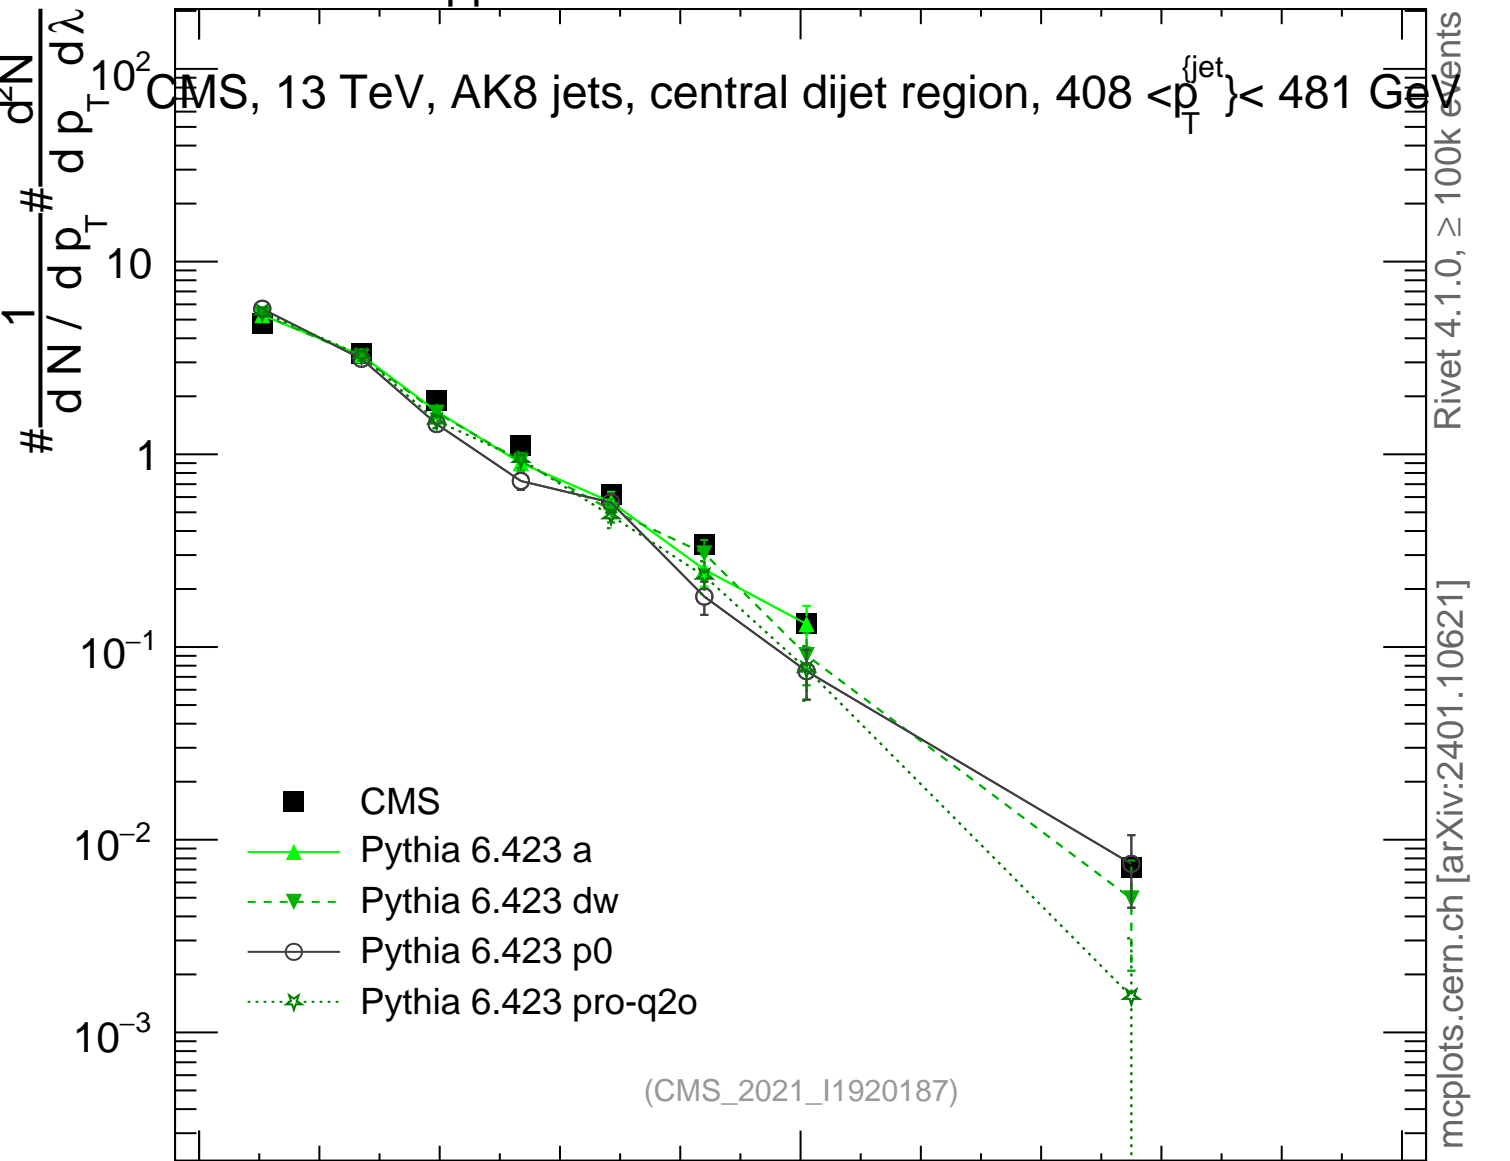

13000 GeV pp

Jets

CMS, 13 TeV, AK8 jets, central dijet region,  $408 < p_T^{\text{jets}} < 481$  GeV

Rivet 4.1.0, ≥ 100k events  
mcplots.cern.ch [arXiv:2401.10621]