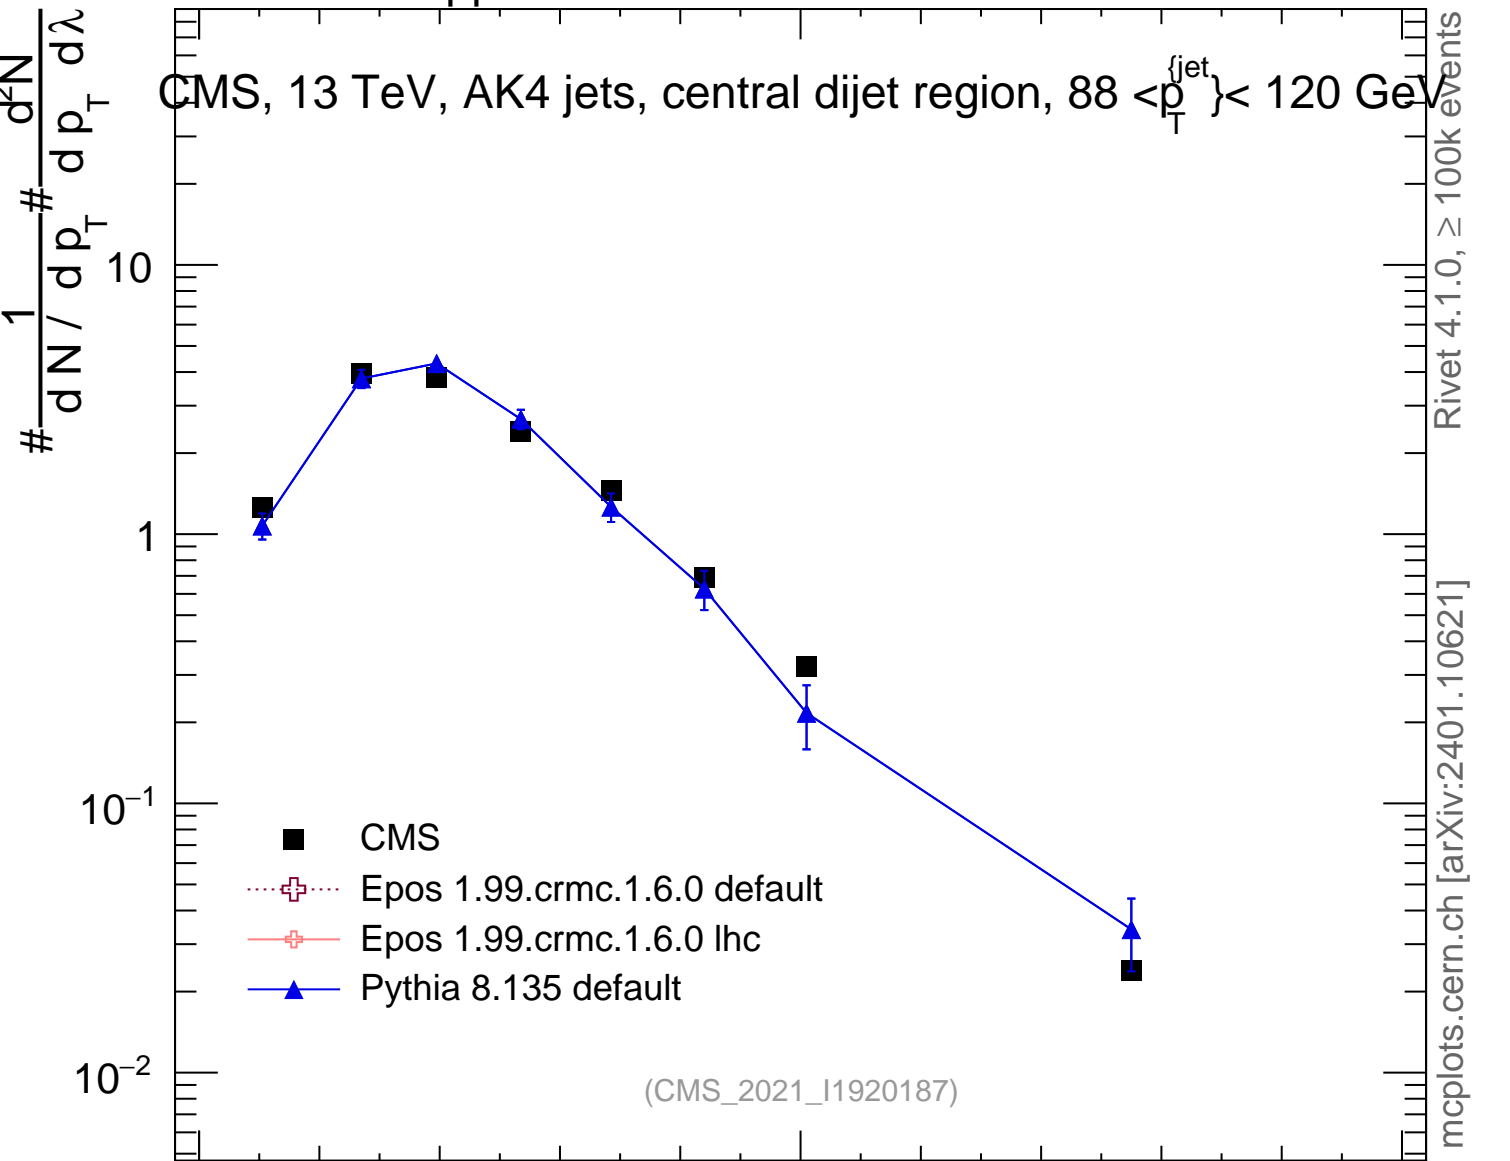

13000 GeV pp

Jets

CMS, 13 TeV, AK4 jets, central dijet region,  $88 < p_T^{jet} < 120$  GeV

Rivet 4.1.0, ≥ 100k events  
mcplots.cern.ch [arXiv:2401.10621]