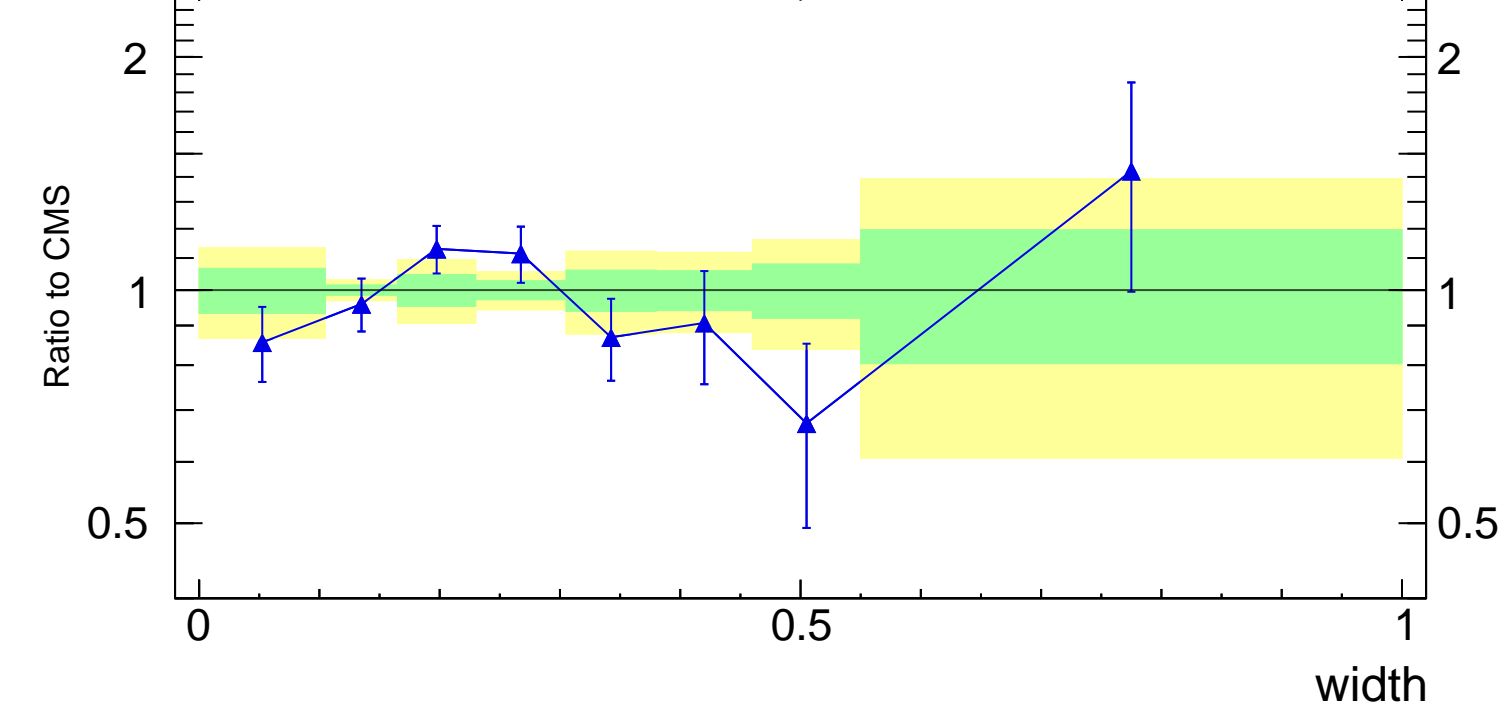

13000 GeV pp

Jets

CMS, 13 TeV, AK4 jets, central dijet region,  $88 < p_T^{jet} < 120$  GeV

Rivet 4.1.0, ≥ 100k events  
mcplots.cern.ch [arXiv:2401.10621]