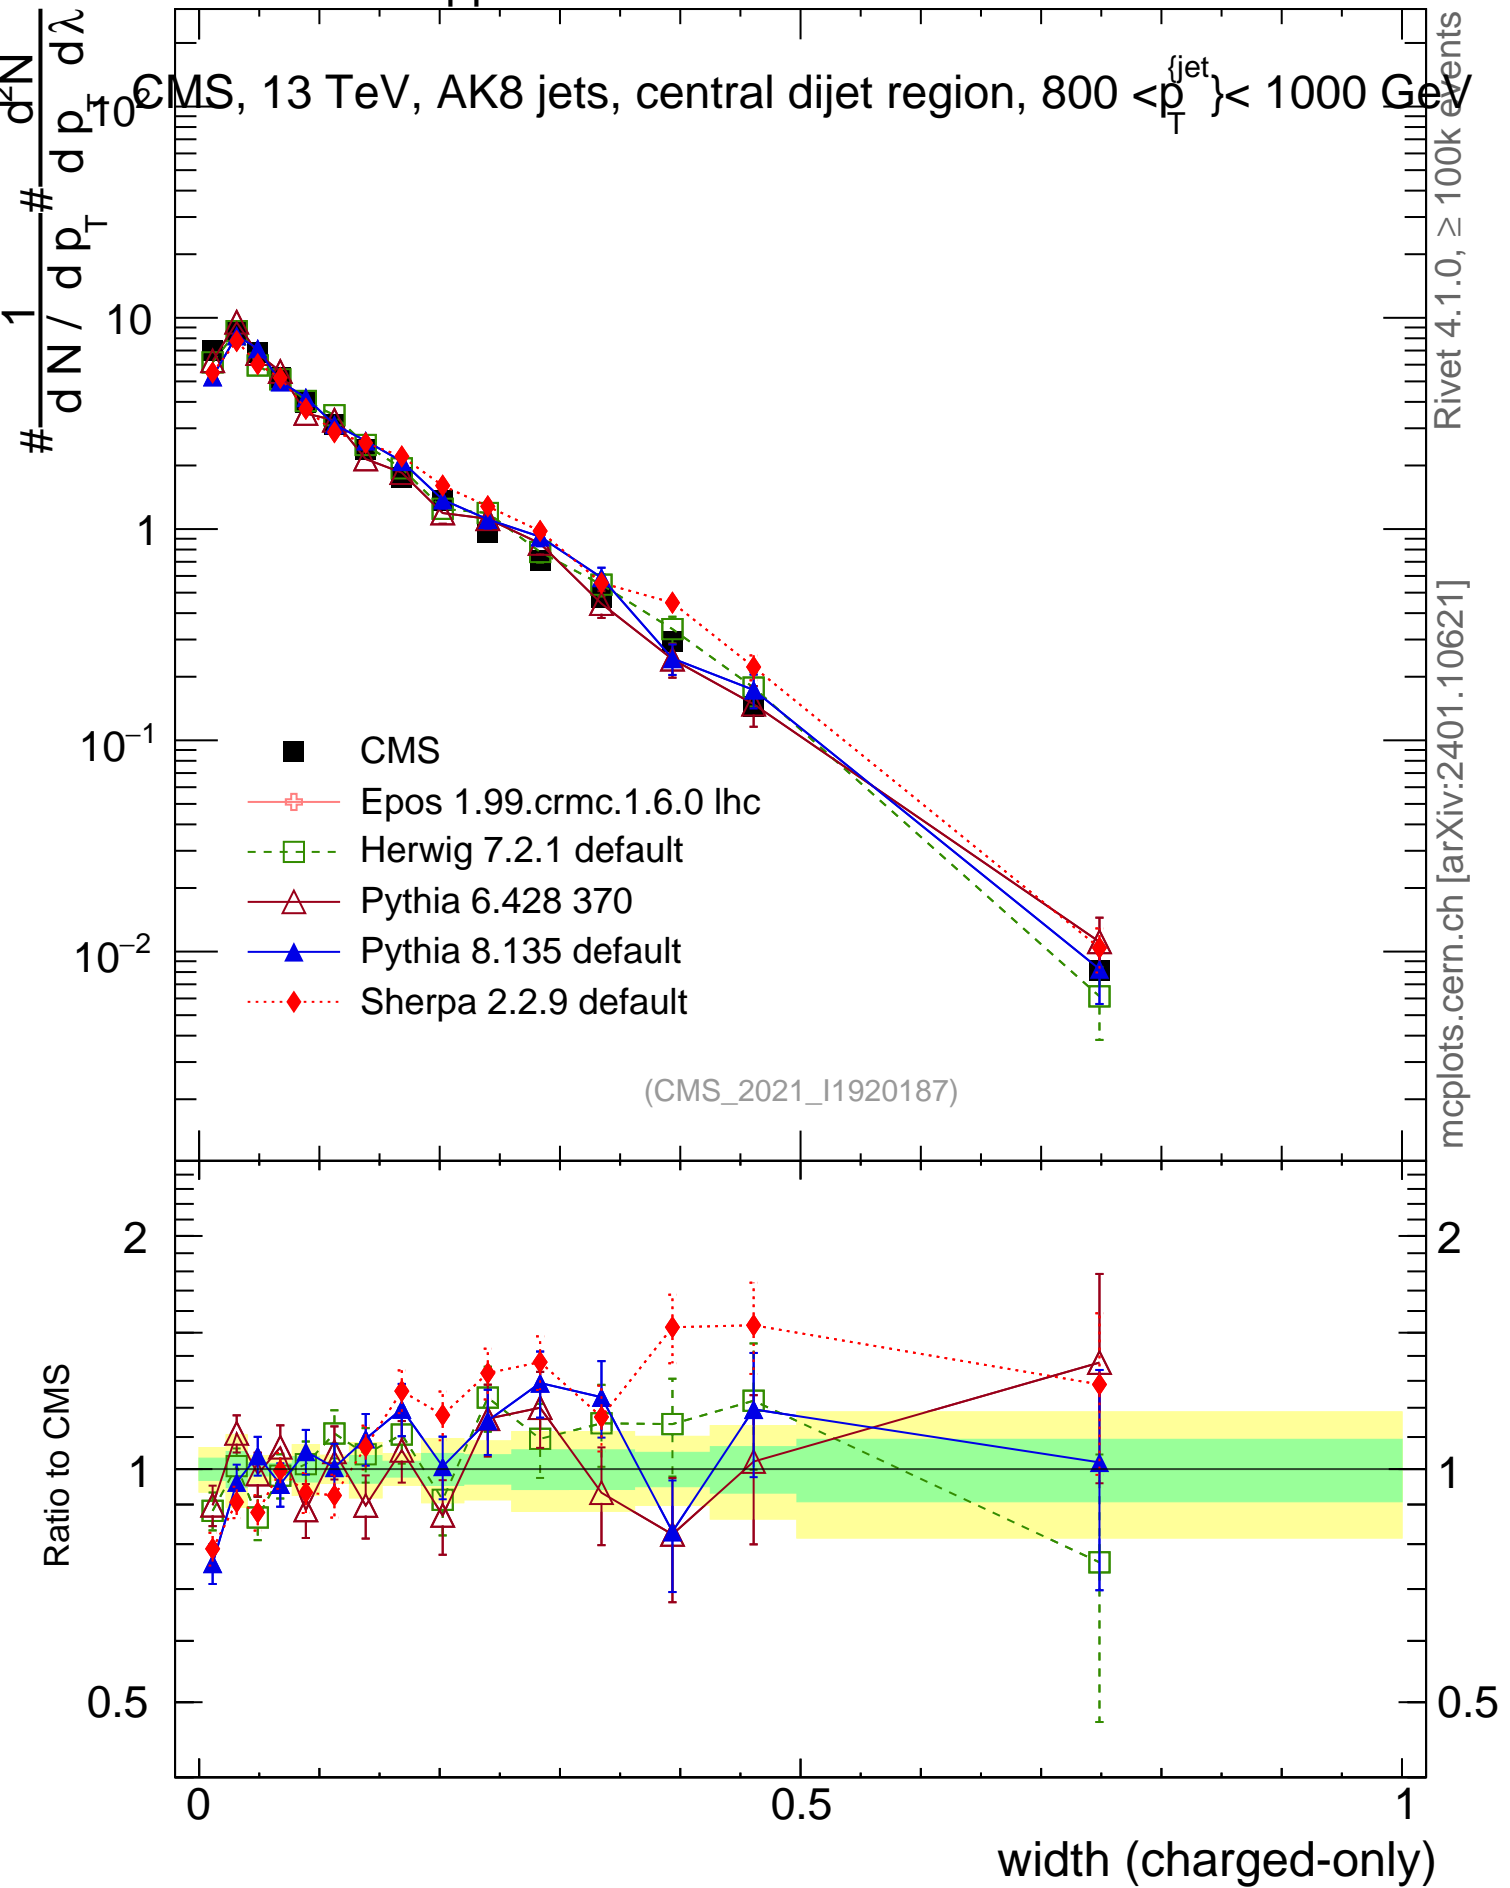

13000 GeV pp

Jets

CMS, 13 TeV, AK8 jets, central dijet region, $800 < p_T^{jet} < 1000$ GeV

(CMS_2021_I1920187)

Rivet 4.1.0, ≥ 100k events
mcplots.cern.ch [arXiv:2401.10621]