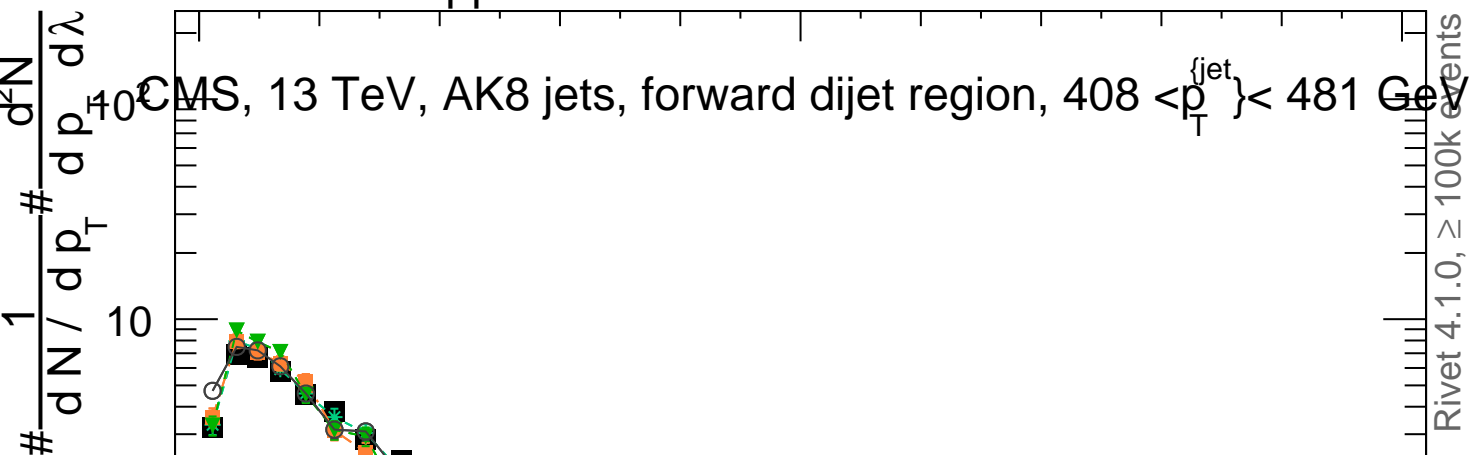

13000 GeV pp

Jets

Rivet 4.1.0, ≥ 100k events

mcplots.cern.ch [arXiv:2401.10621]

(CMS\_2021\_I1920187)