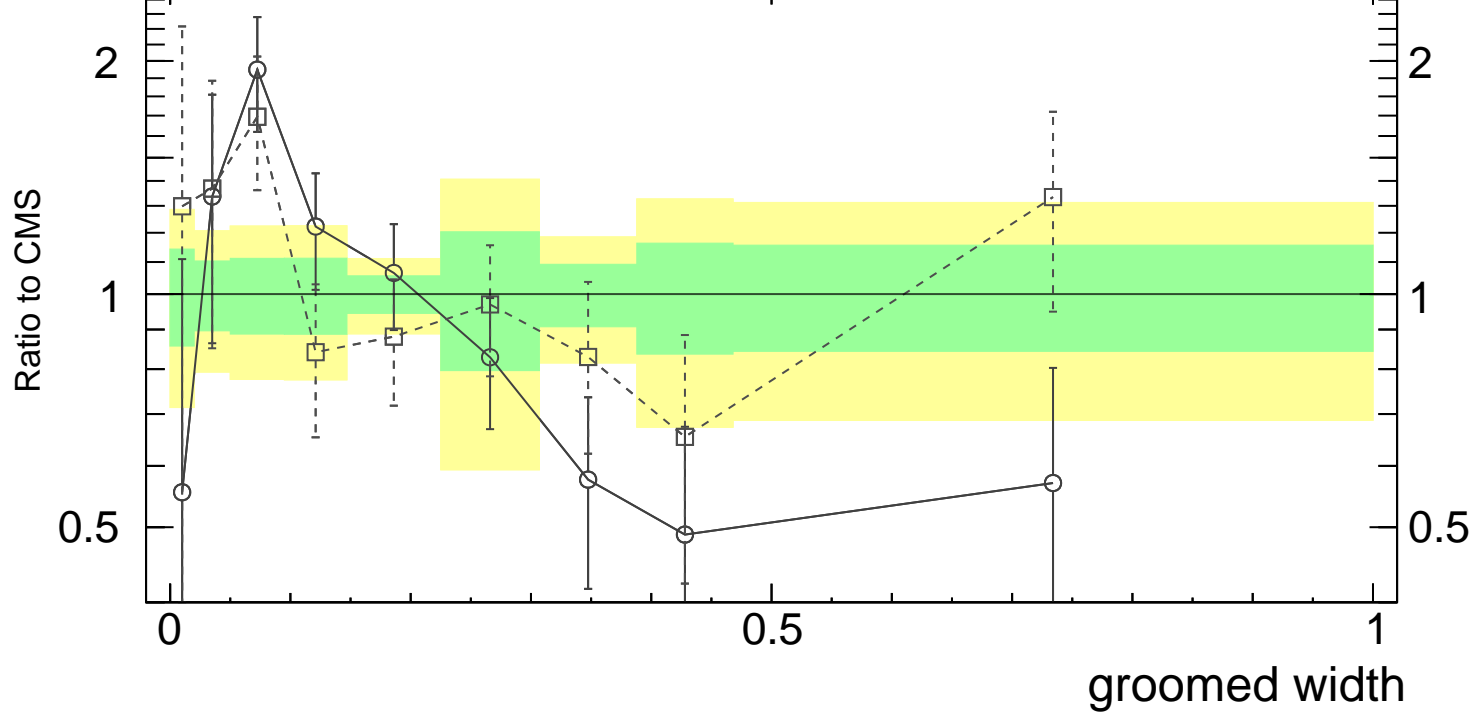

13000 GeV pp

Jets

CMS, 13 TeV, AK4 jets, central dijet region, $50 < p_T^{\text{jets}} < 65$ GeV

mcplots.cern.ch [arXiv:2401.10621]

Rivet 4.1.0, ≥ 100k events