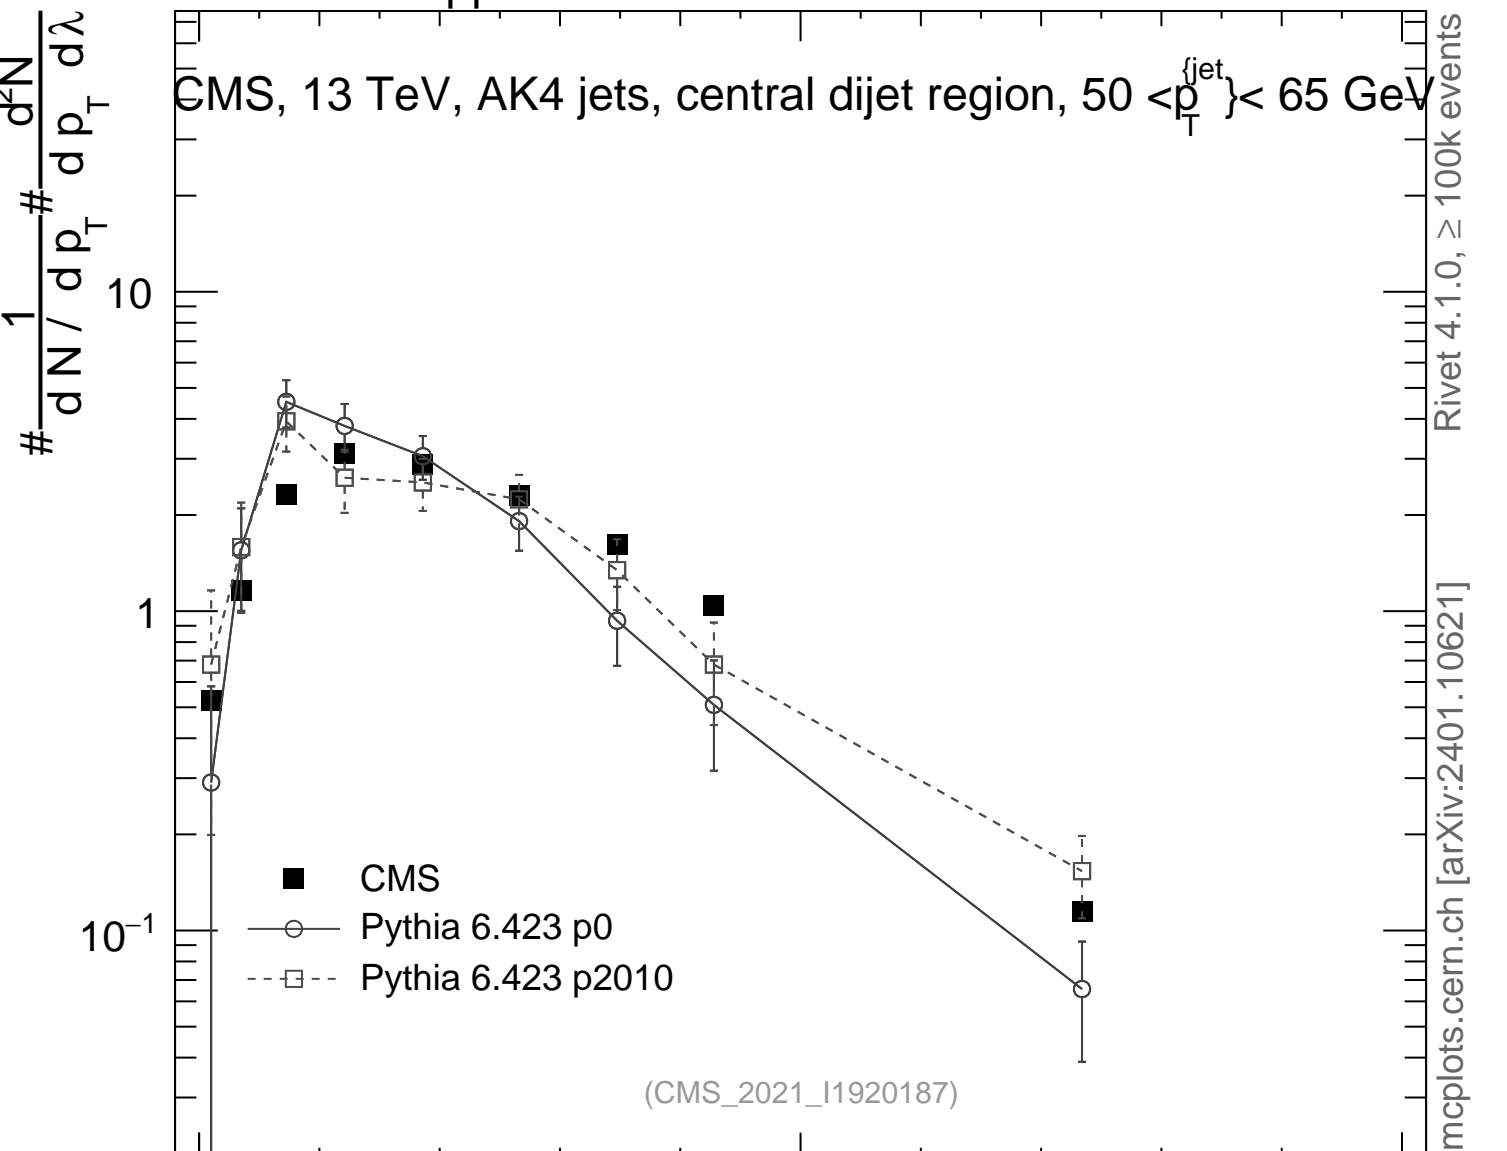

13000 GeV pp

Jets

CMS, 13 TeV, AK4 jets, central dijet region, $50 < p_T^{\text{jets}} < 65$ GeV

mcplots.cern.ch [arXiv:2401.10621]

Rivet 4.1.0, ≥ 100k events