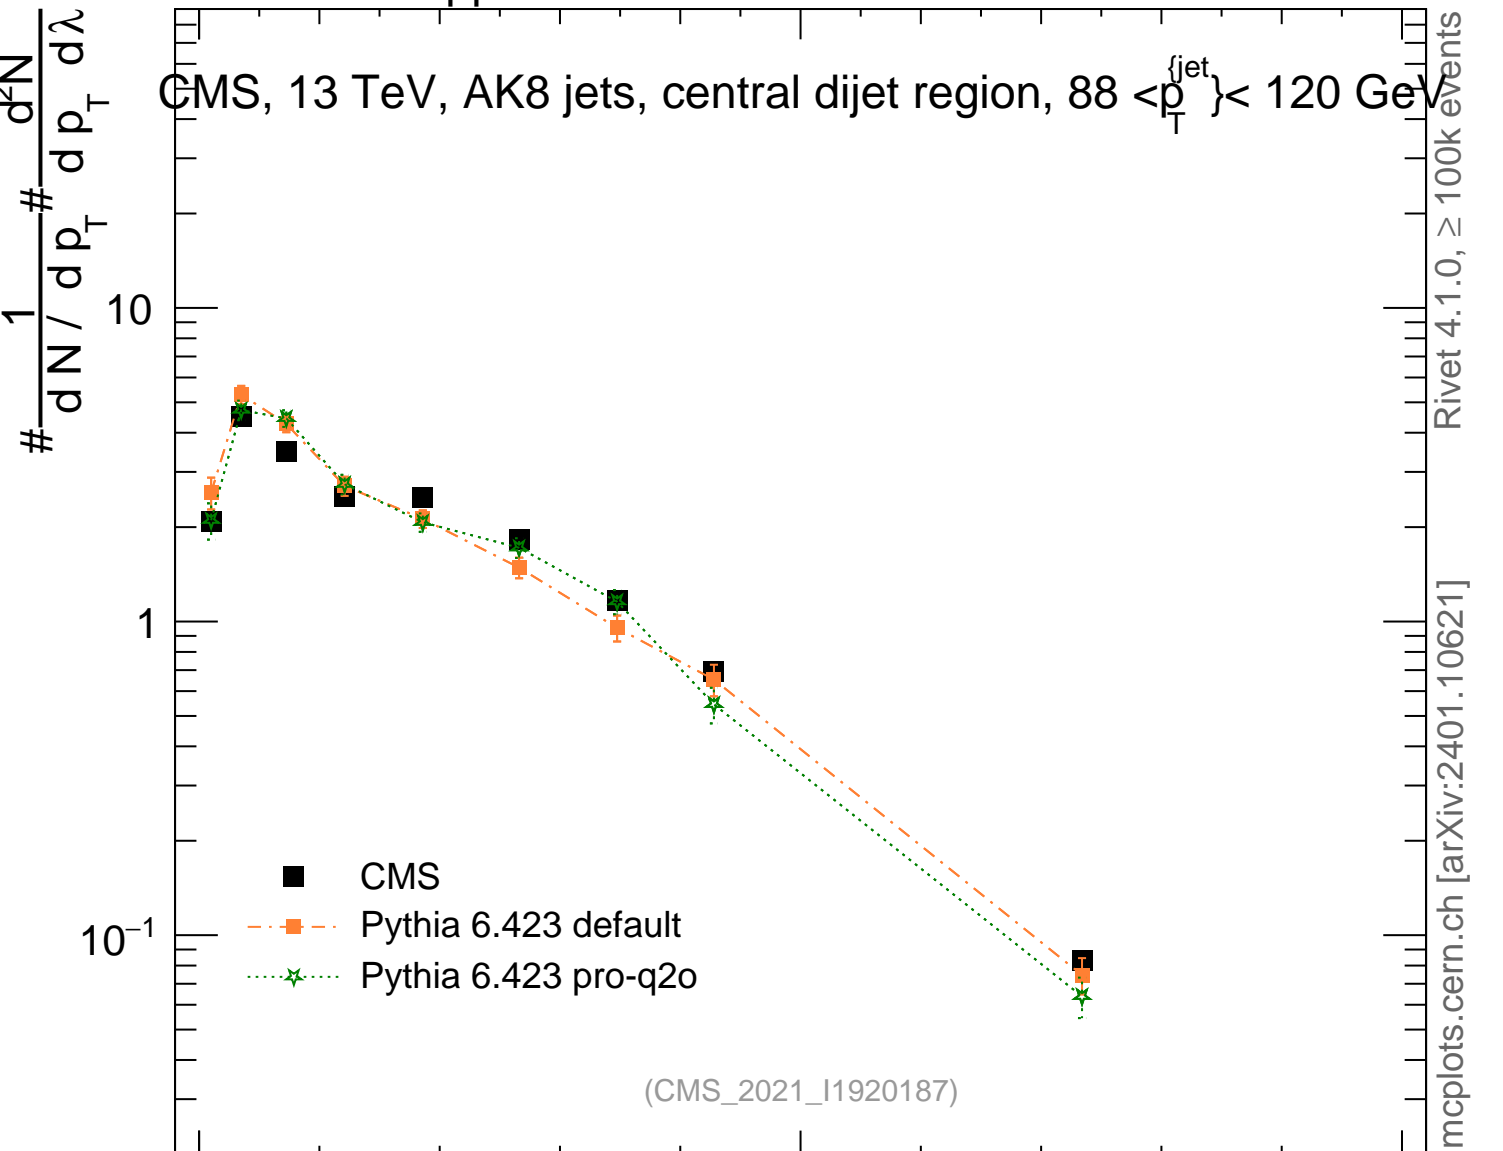

13000 GeV pp

Jets

CMS, 13 TeV, AK8 jets, central dijet region, $88 < p_T^{jet} < 120$ GeV

Rivet 4.1.0, ≥ 100k events
mcplots.cern.ch [arXiv:2401.10621]