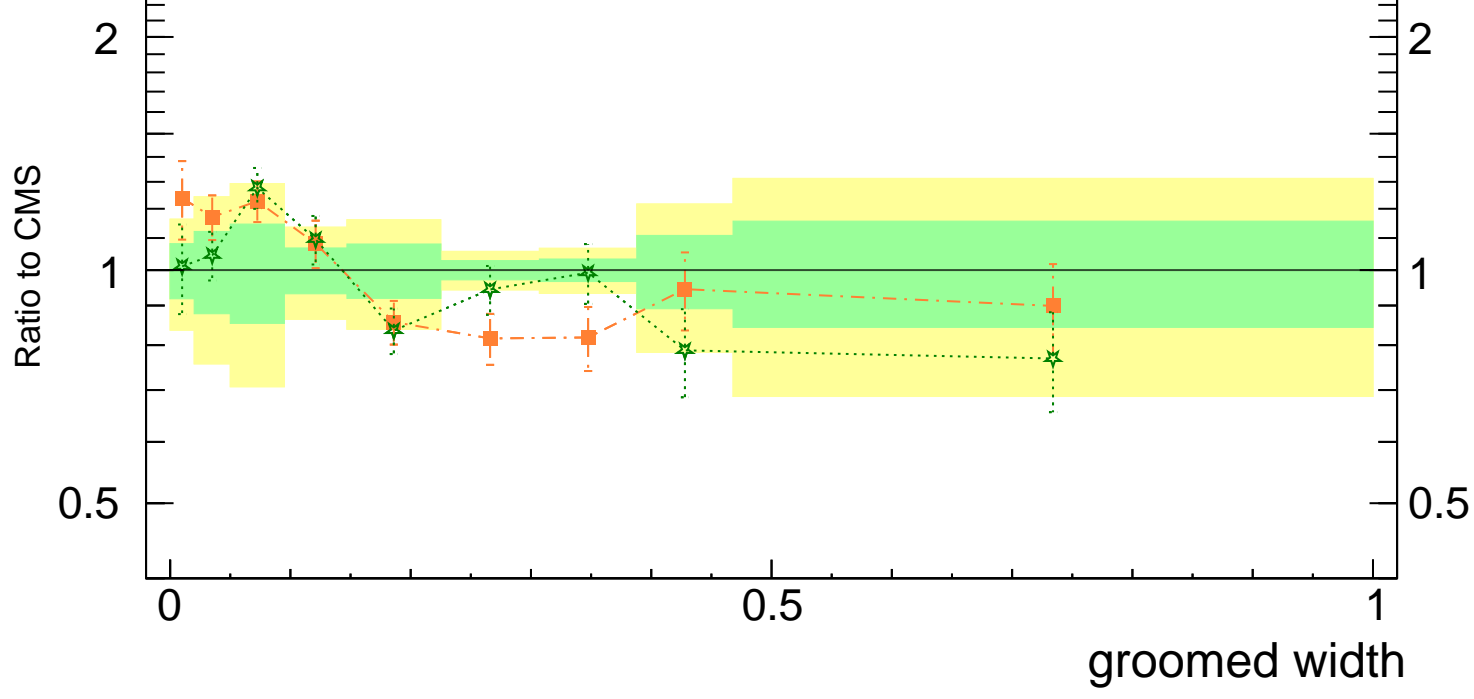

13000 GeV pp

Jets

CMS, 13 TeV, AK8 jets, central dijet region, $88 < p_T^{jet} < 120$ GeV

Rivet 4.1.0, ≥ 100k events
mcplots.cern.ch [arXiv:2401.10621]