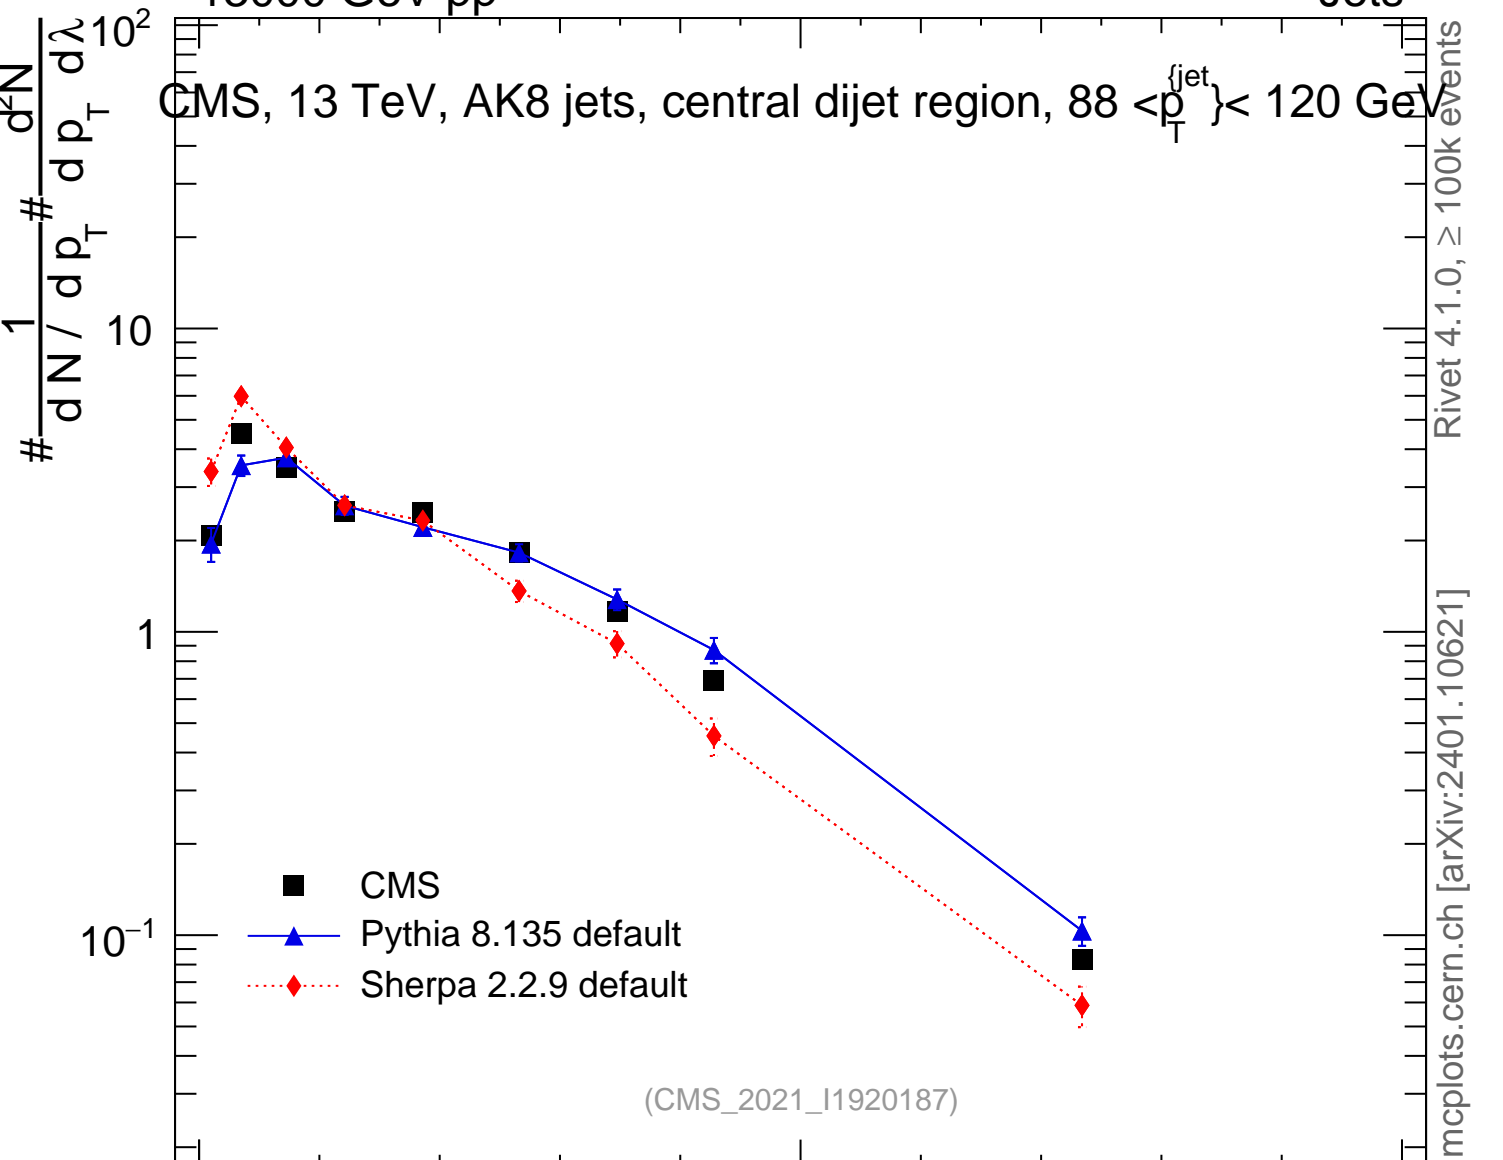

13000 GeV pp

Jets

CMS, 13 TeV, AK8 jets, central dijet region, $88 < p_T^{jet} < 120$ GeV

Rivet 4.1.0, ≥ 100k events
mcplots.cern.ch [arXiv:2401.10621]