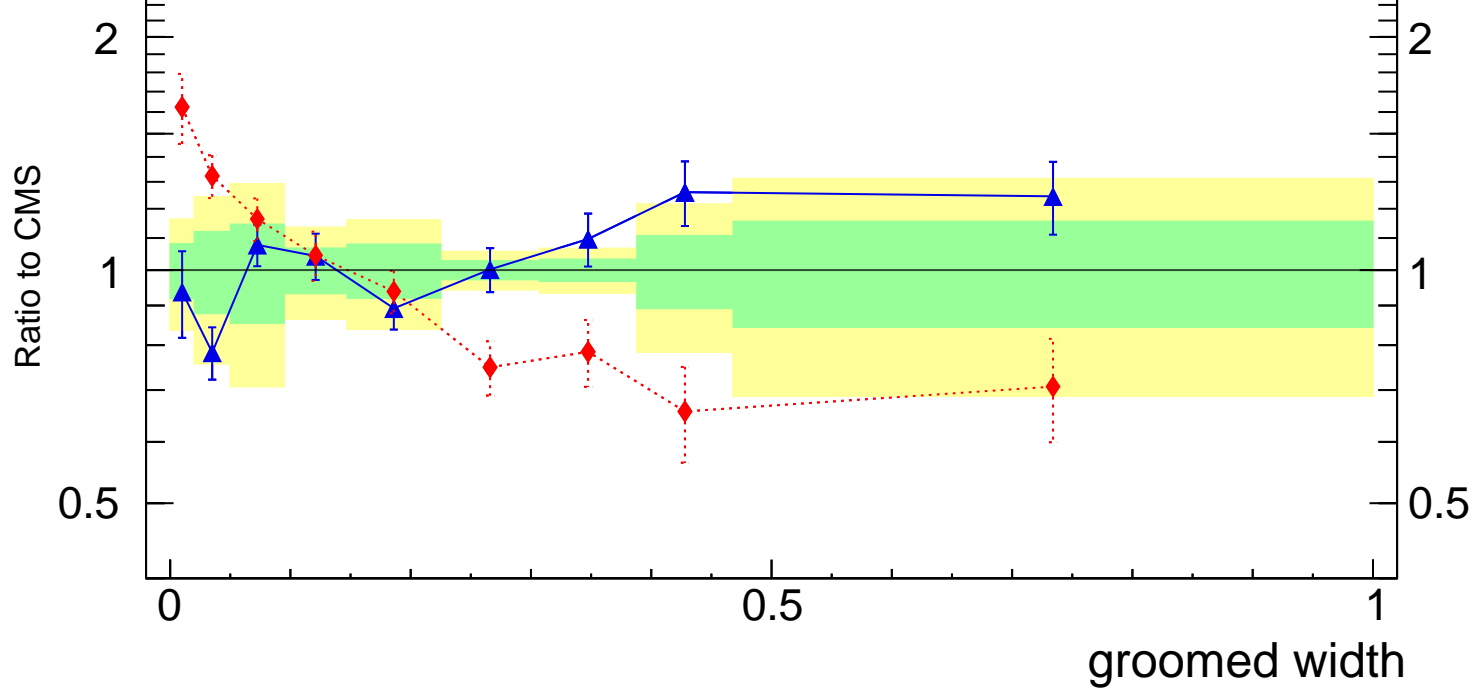

13000 GeV pp

Jets

CMS, 13 TeV, AK8 jets, central dijet region, $88 < p_T^{jet} < 120$ GeV

Rivet 4.1.0, ≥ 100k events
mcplots.cern.ch [arXiv:2401.10621]