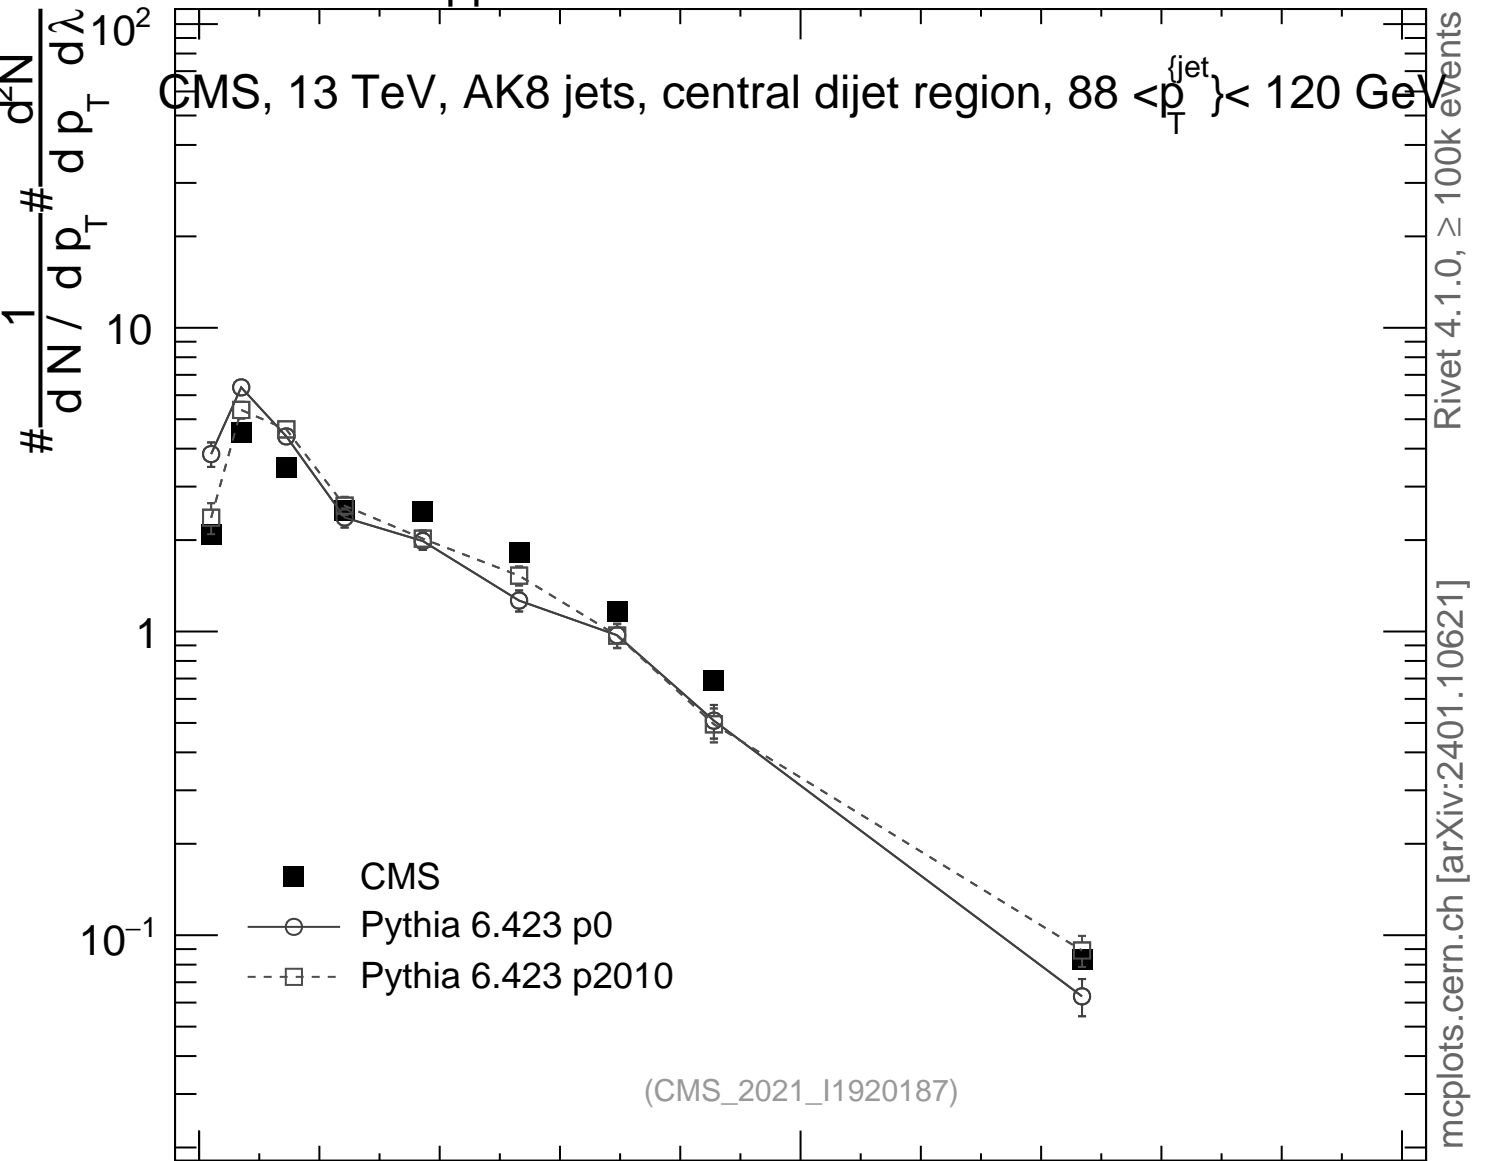

13000 GeV pp

Jets

CMS, 13 TeV, AK8 jets, central dijet region, $88 < p_T^{jet} < 120$ GeV

Rivet 4.1.0, ≥ 100k events
mcplots.cern.ch [arXiv:2401.10621]