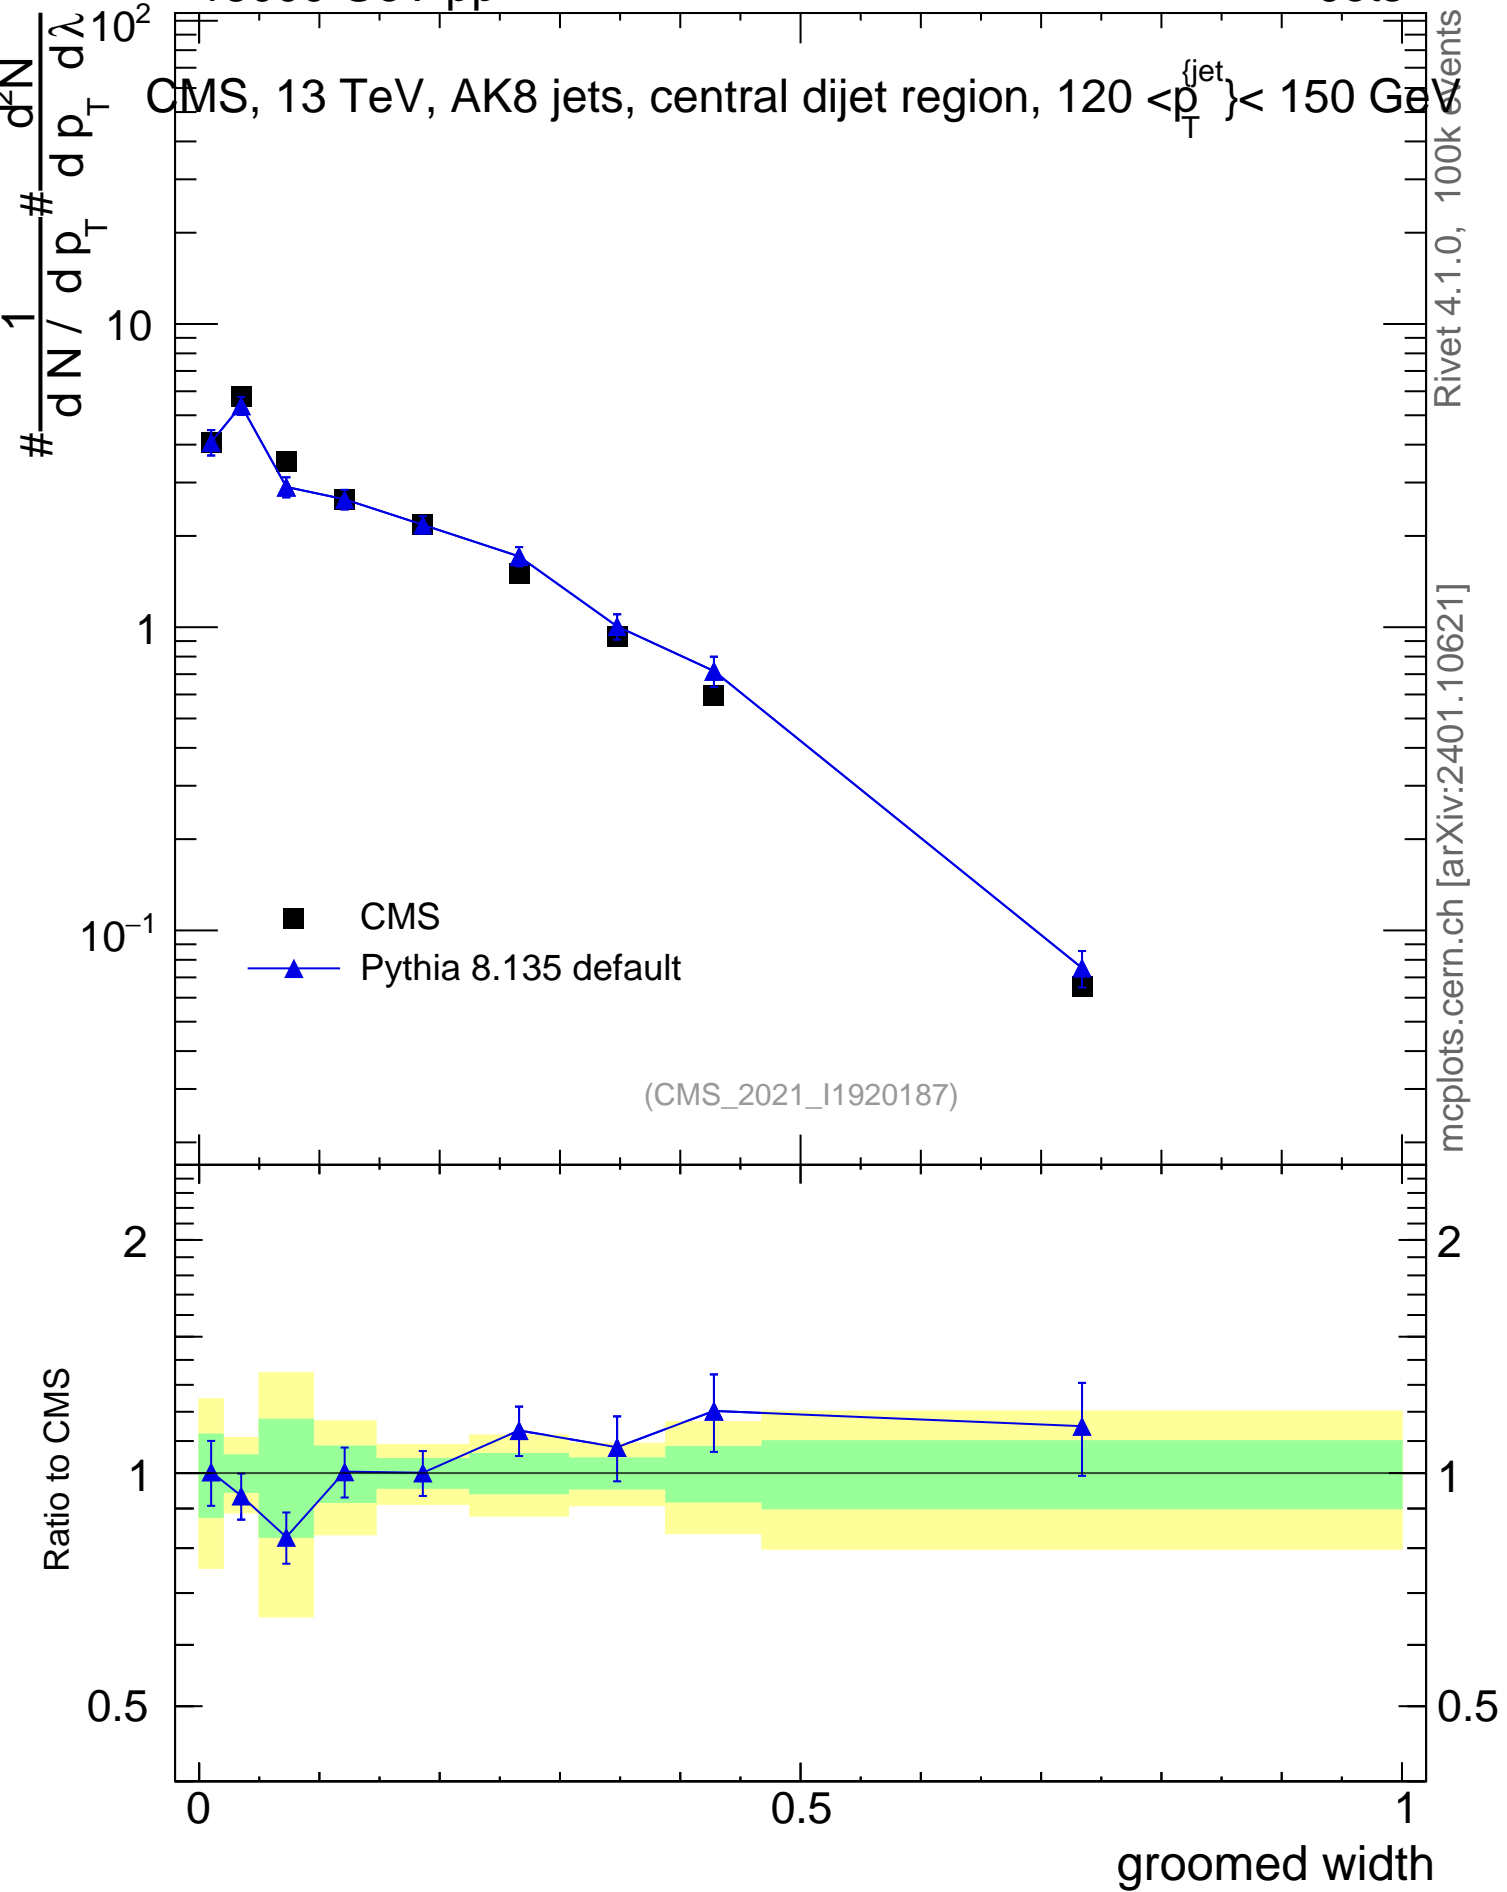

13000 GeV pp

Jets

CMS, 13 TeV, AK8 jets, central dijet region, $120 < p_T^{\text{jets}} < 150$ GeV

mcplots.cern.ch [arXiv:2401.10621]

Rivet 4.1.0, 100k events