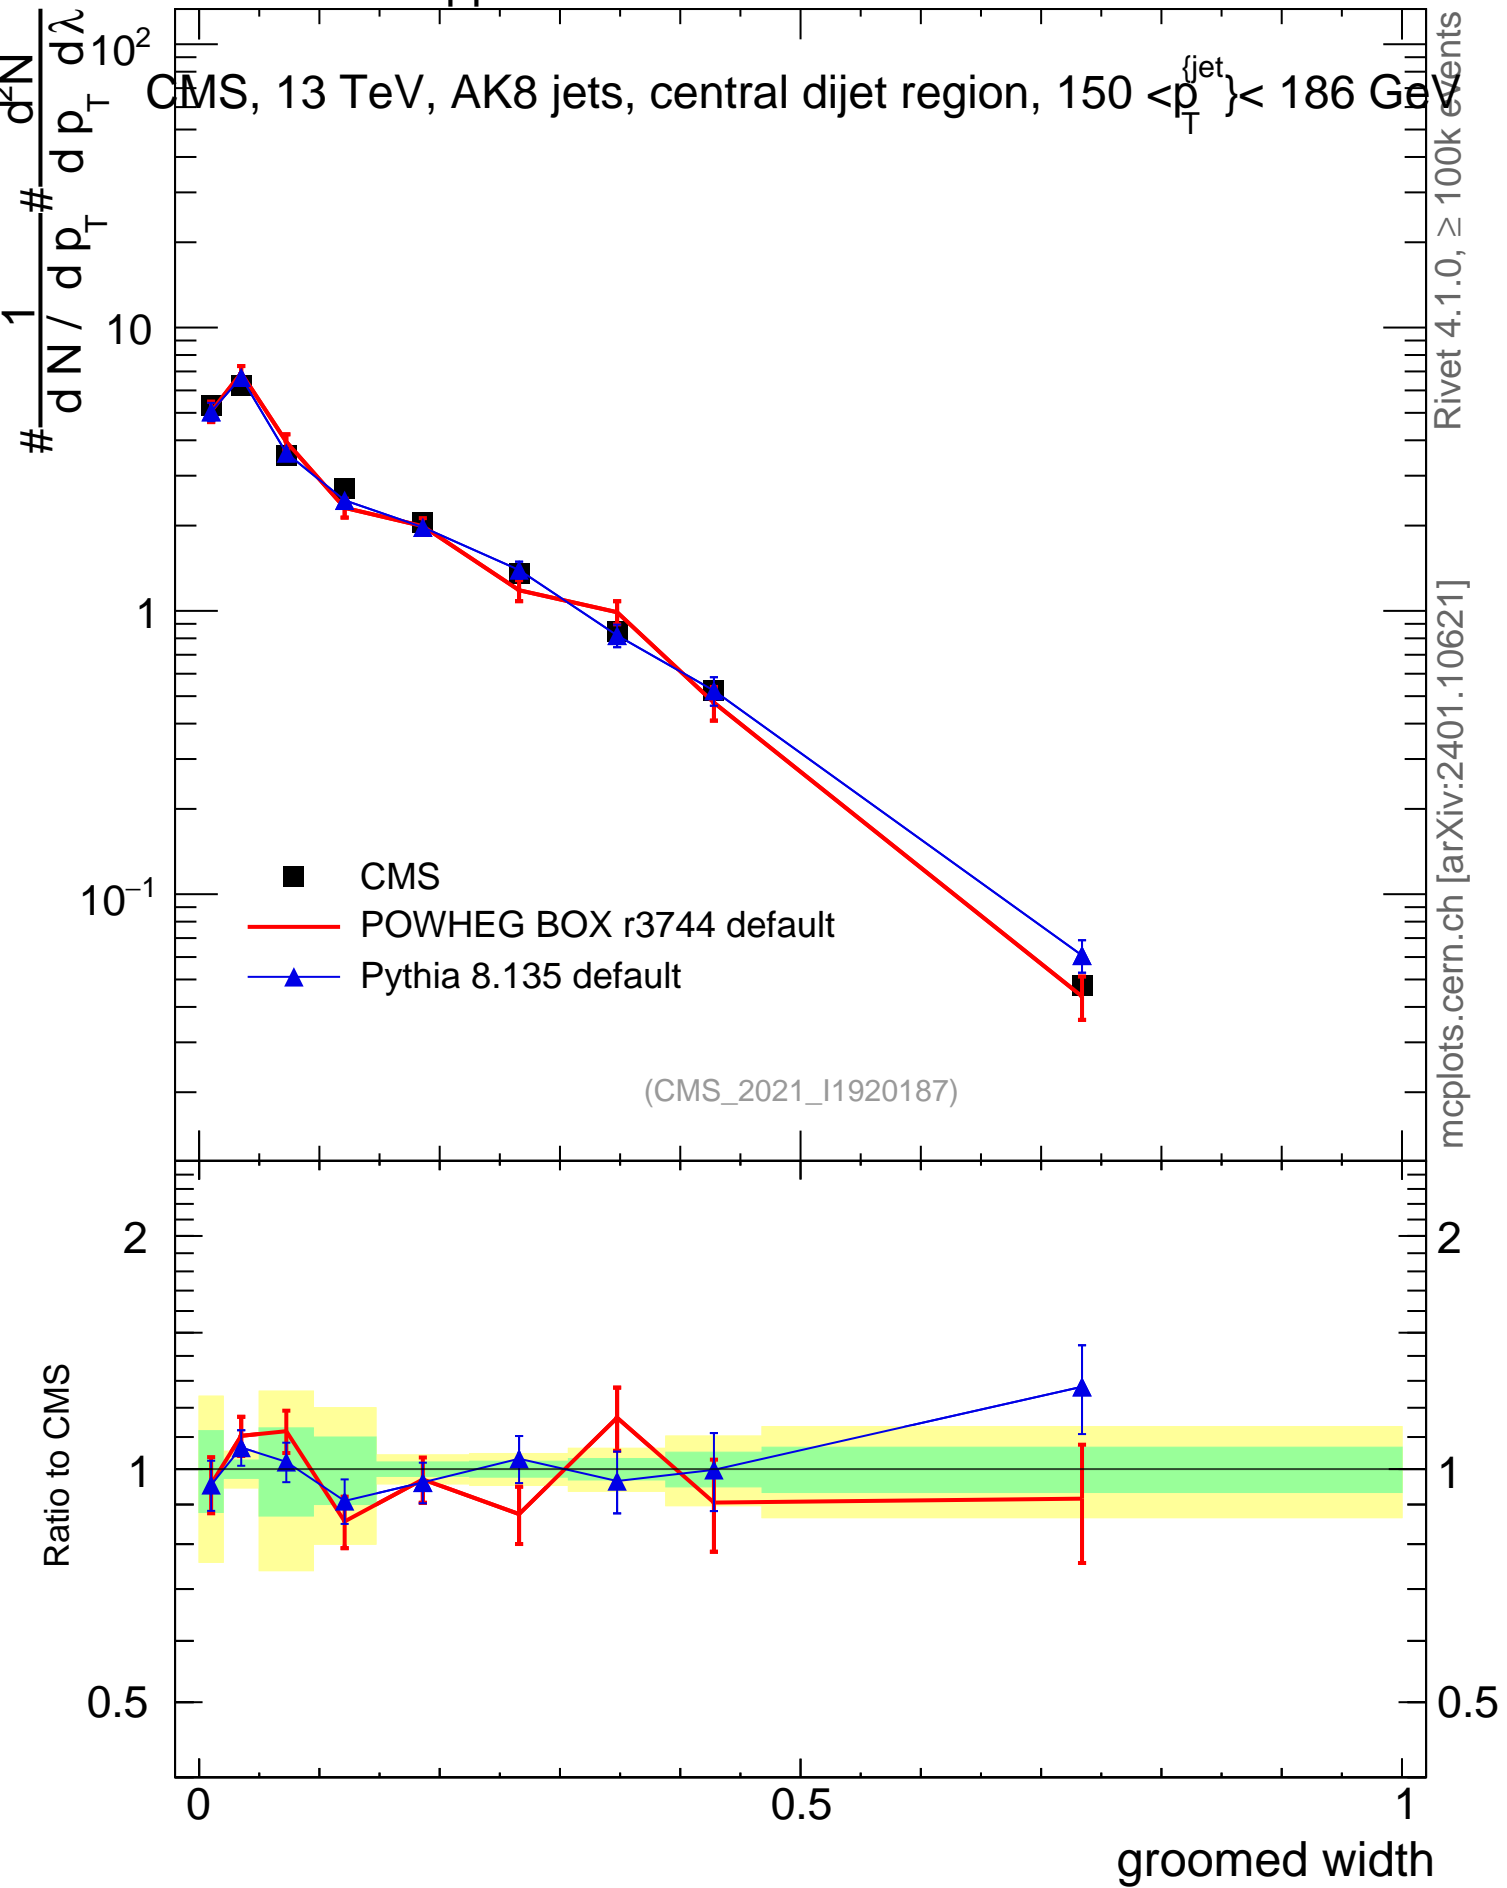

13000 GeV pp

Jets

CMS, 13 TeV, AK8 jets, central dijet region,  $150 < p_T^{\text{jets}} < 186$  GeV

Rivet 4.1.0,  $\geq 100k$  events  
mcplots.cern.ch [arXiv:2401.10621]