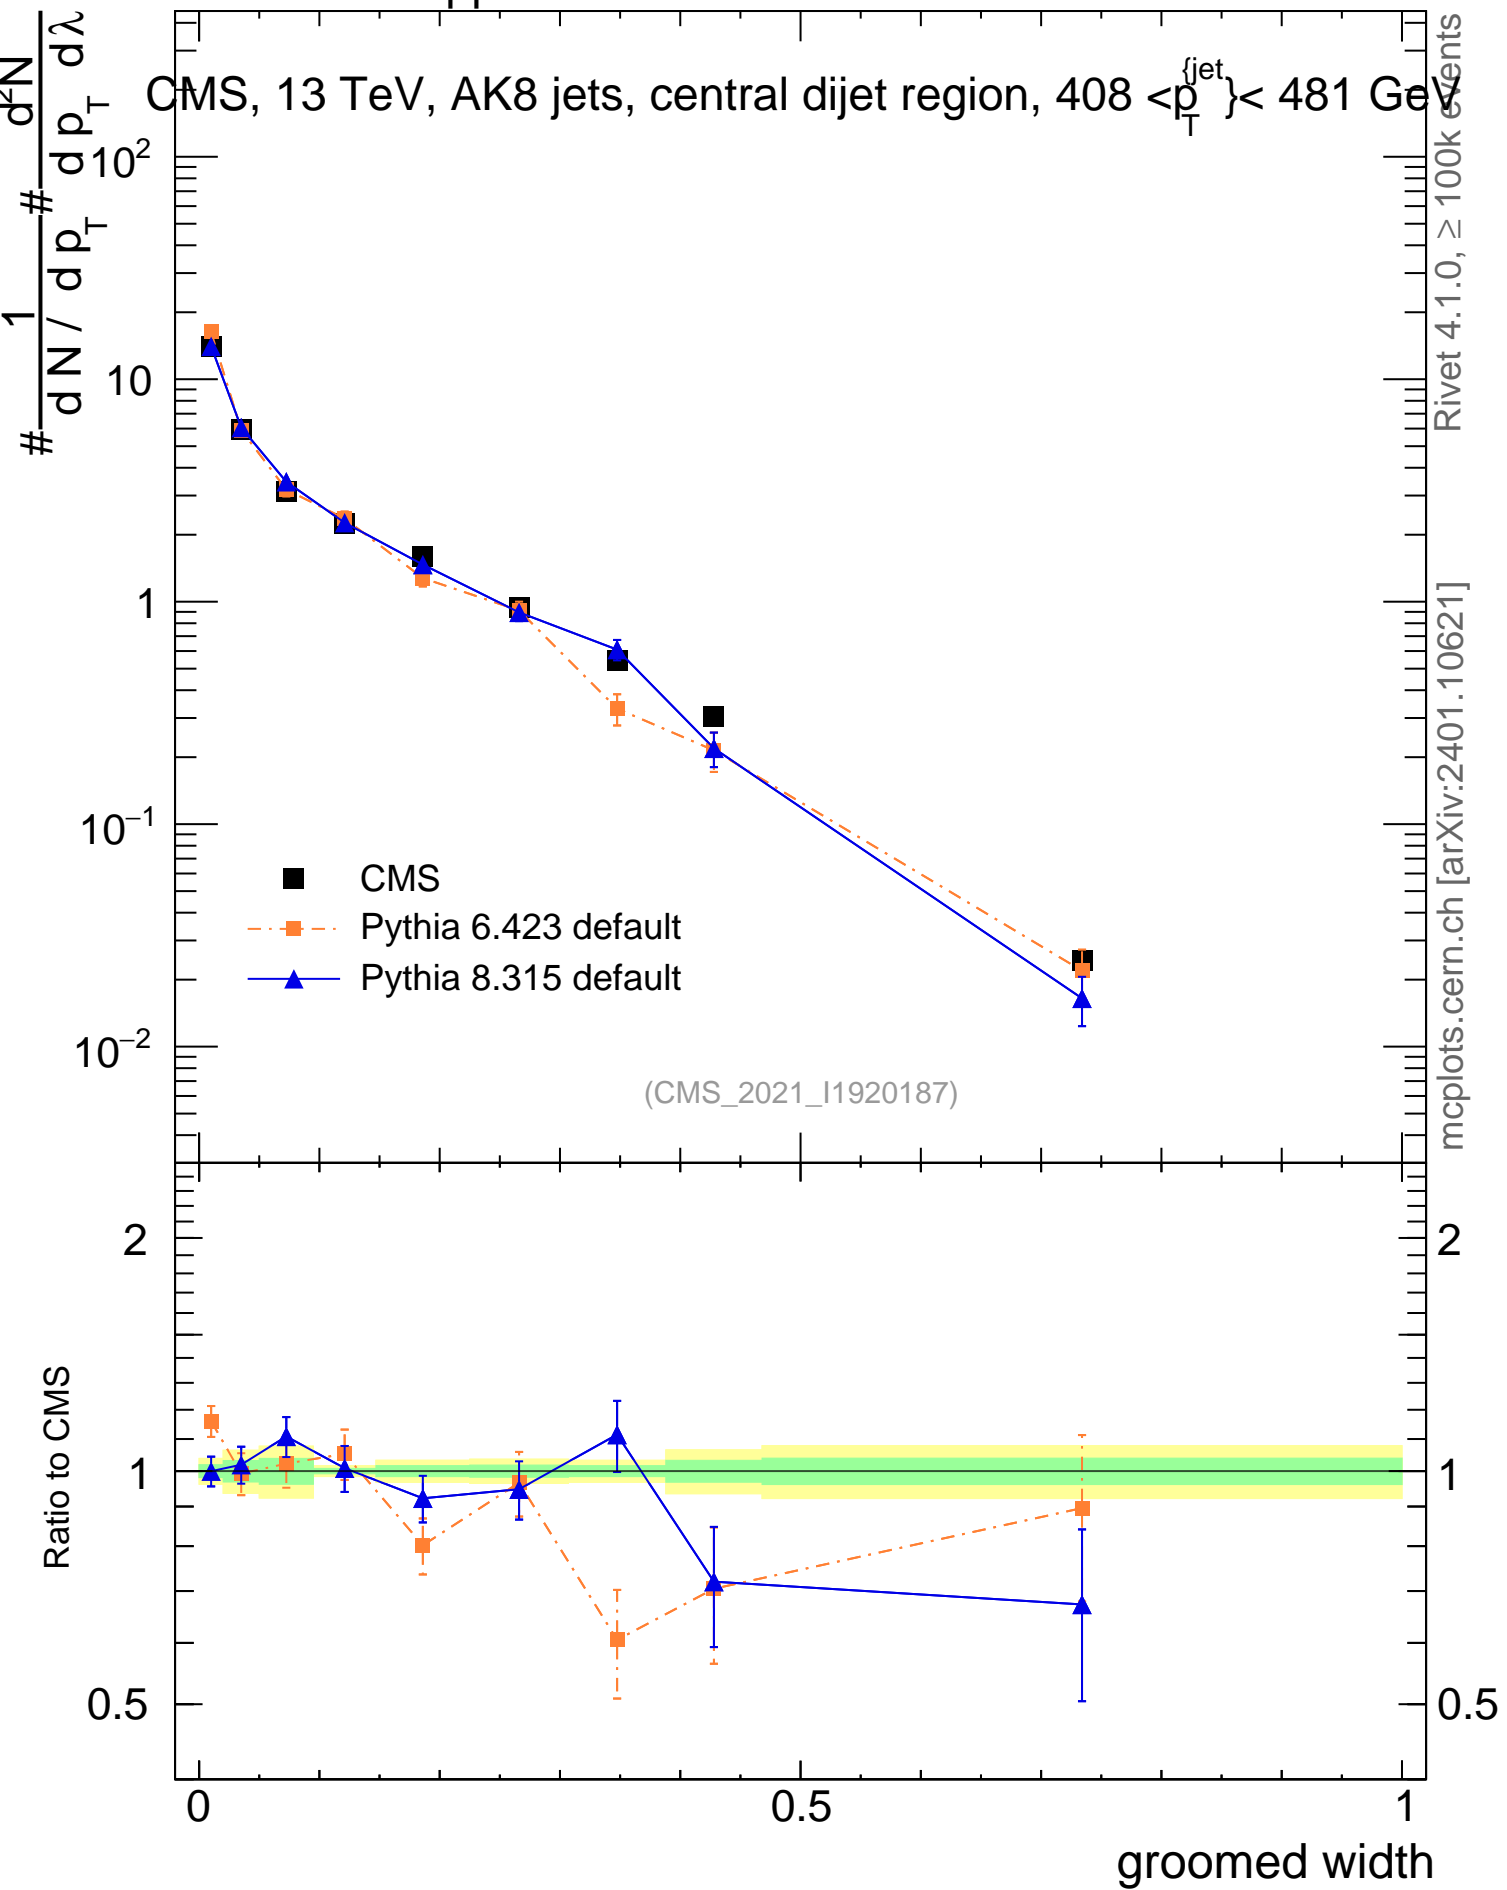

13000 GeV pp

Jets

CMS, 13 TeV, AK8 jets, central dijet region, $408 < p_T^{\text{jets}} < 481$ GeV

Rivet 4.1.0, $\geq 100k$ events
mcplots.cern.ch [arXiv:2401.10621]