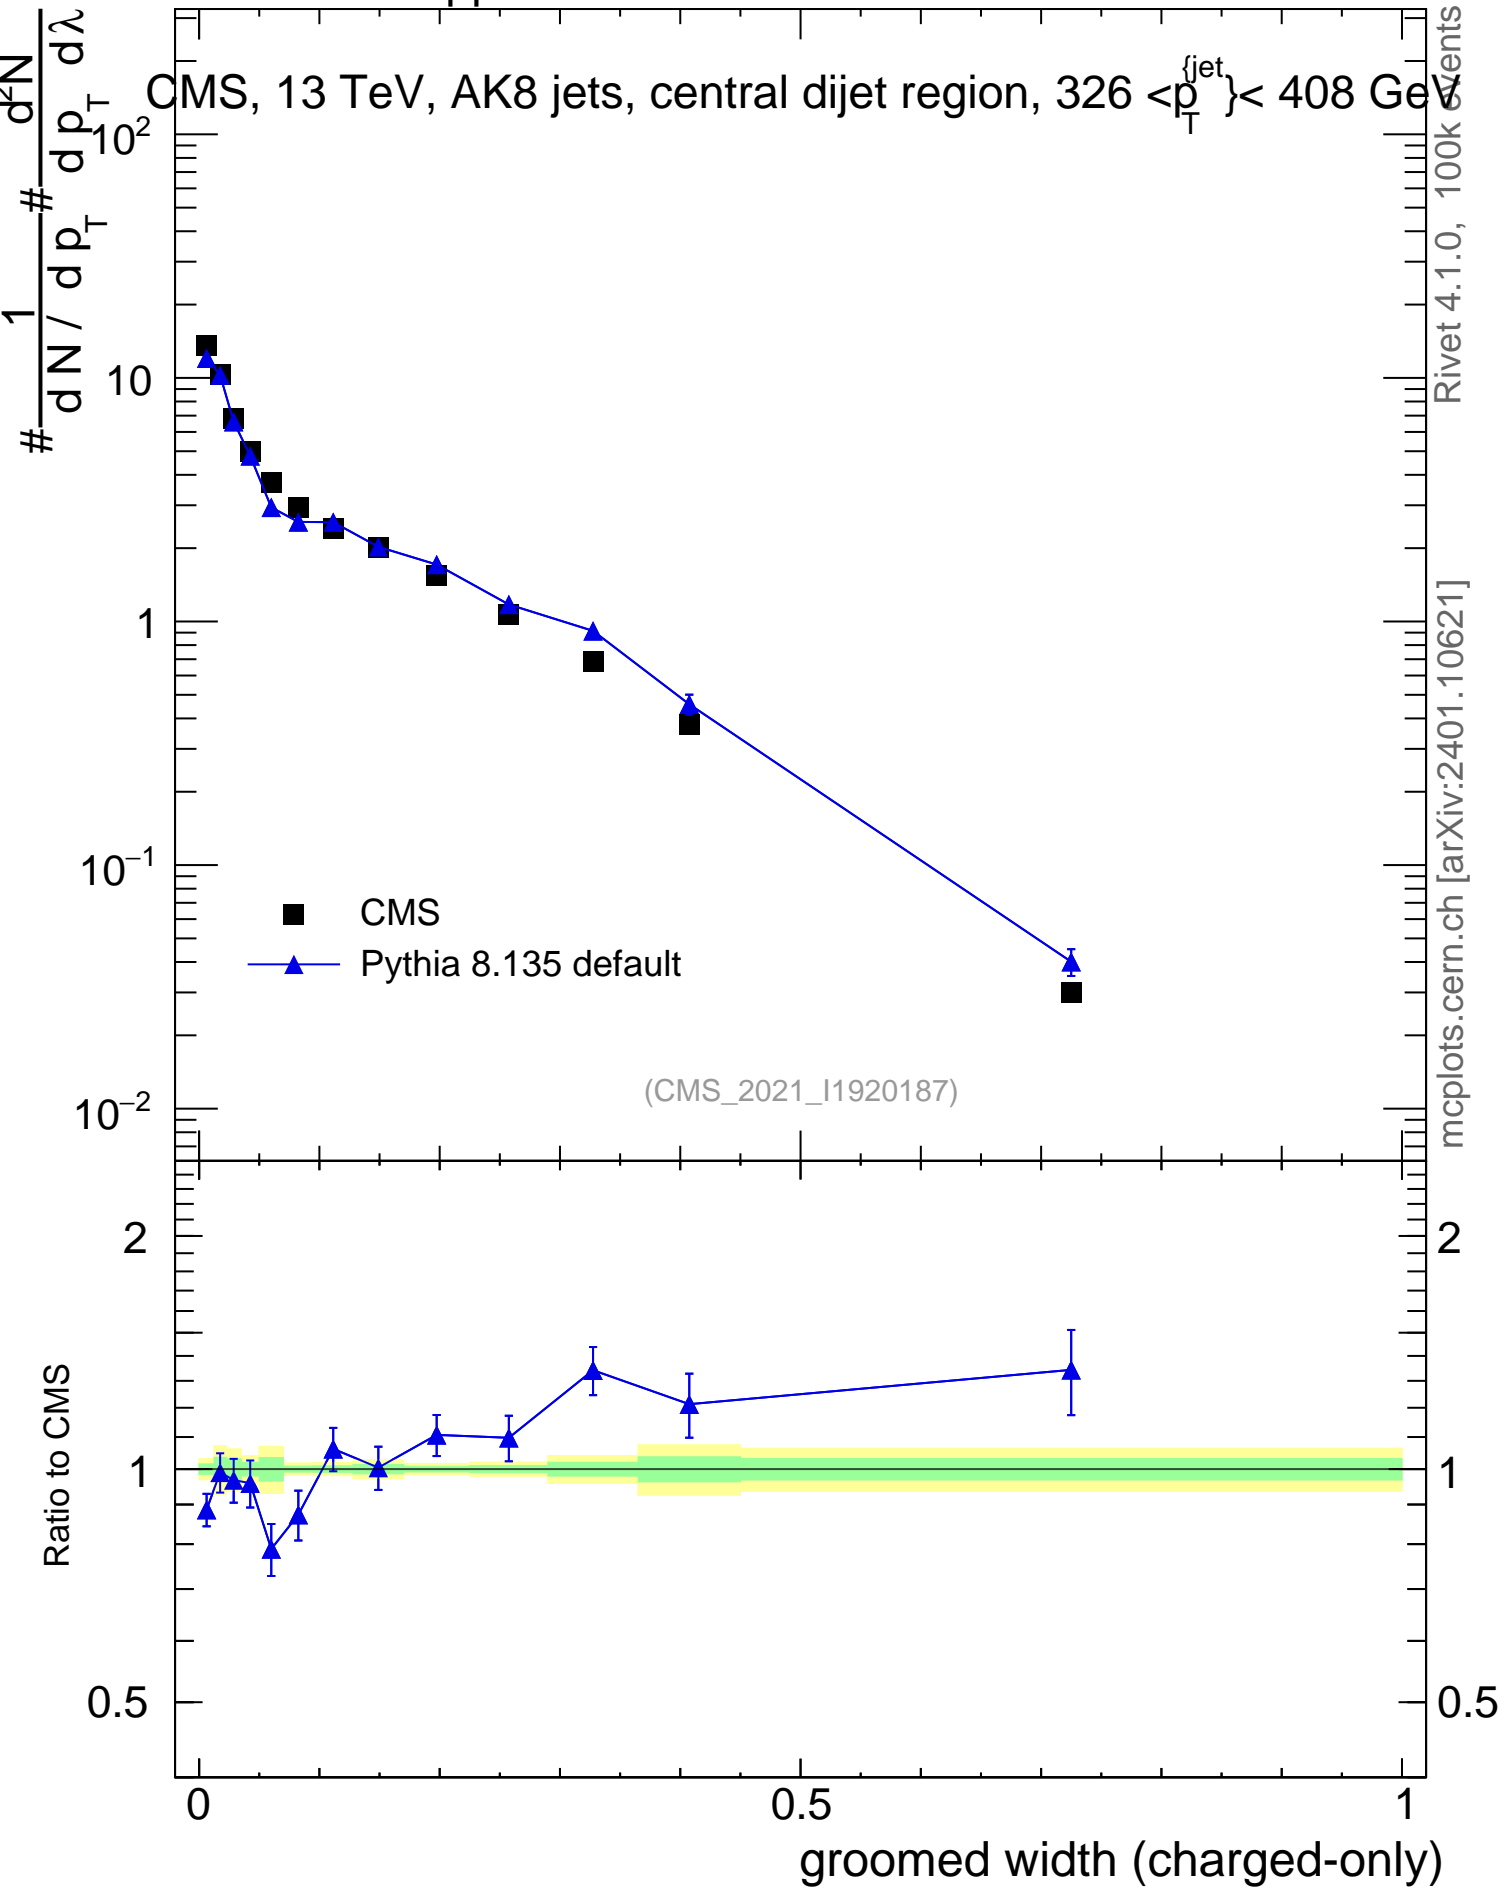

13000 GeV pp

Jets

CMS, 13 TeV, AK8 jets, central dijet region, $326 < p_T^{\text{jets}} < 408$ GeV

mcplots.cern.ch [arXiv:2401.10621]

Rivet 4.1.0, 100k Events