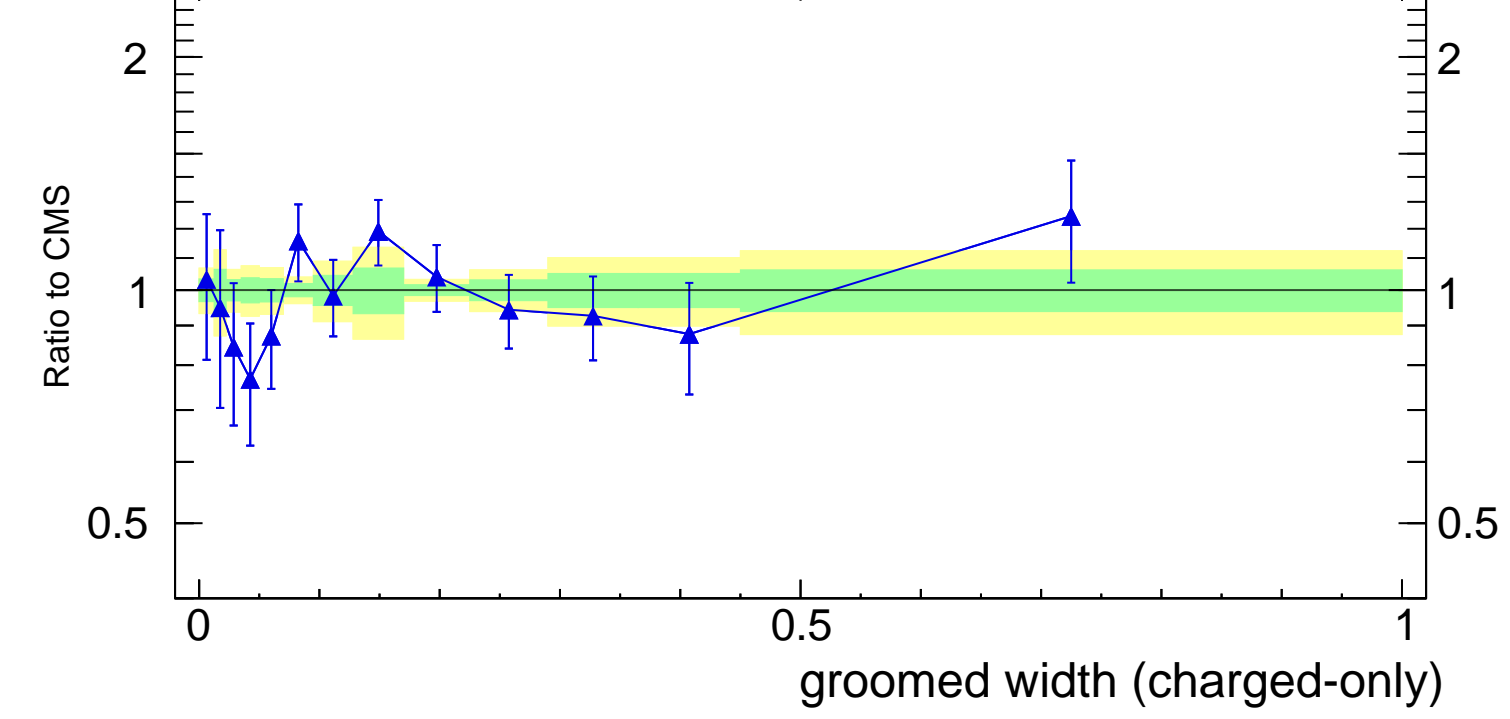

13000 GeV pp

Jets

CMS, 13 TeV, AK4 jets, central dijet region, $88 < p_T^{jet} < 120$ GeV

Rivet 4.1.0, 100k events
mcplots.cern.ch [arXiv:2401.10621]