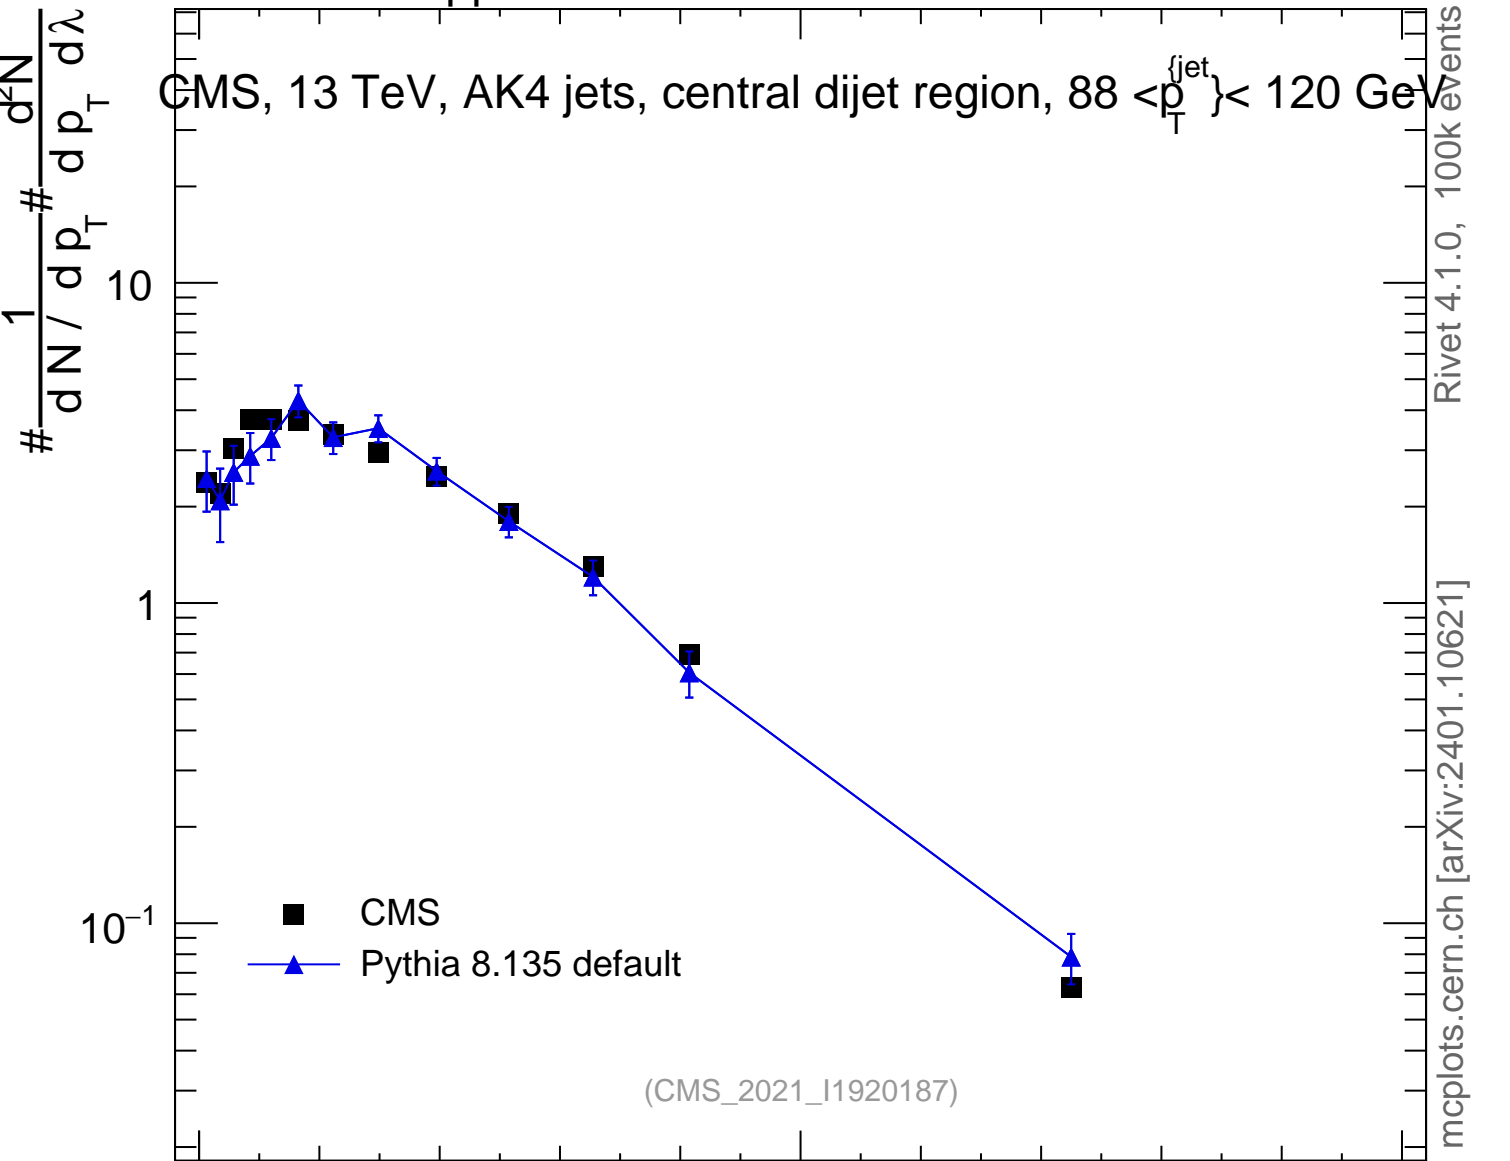

13000 GeV pp

Jets

CMS, 13 TeV, AK4 jets, central dijet region, $88 < p_T^{jet} < 120$ GeV

Rivet 4.1.0, 100k events
mcplots.cern.ch [arXiv:2401.10621]