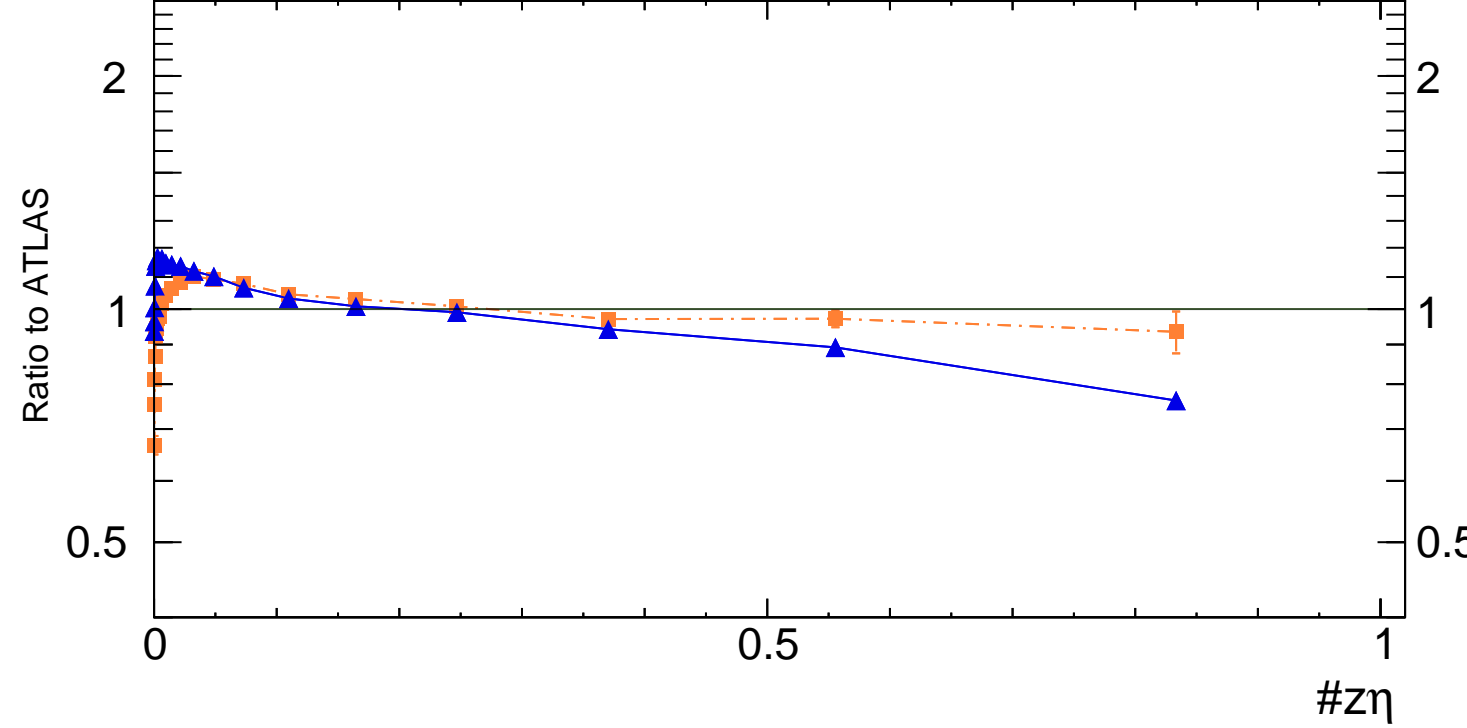

13000 GeV pp

Jets

Inclusive jets, $1600 < p_{\text{T}}^{\text{jet}} < 2000$ [GeV]

Rivet 4.1.0, ≥ 600k events
mcplots.cern.ch [arXiv:2401.10621]