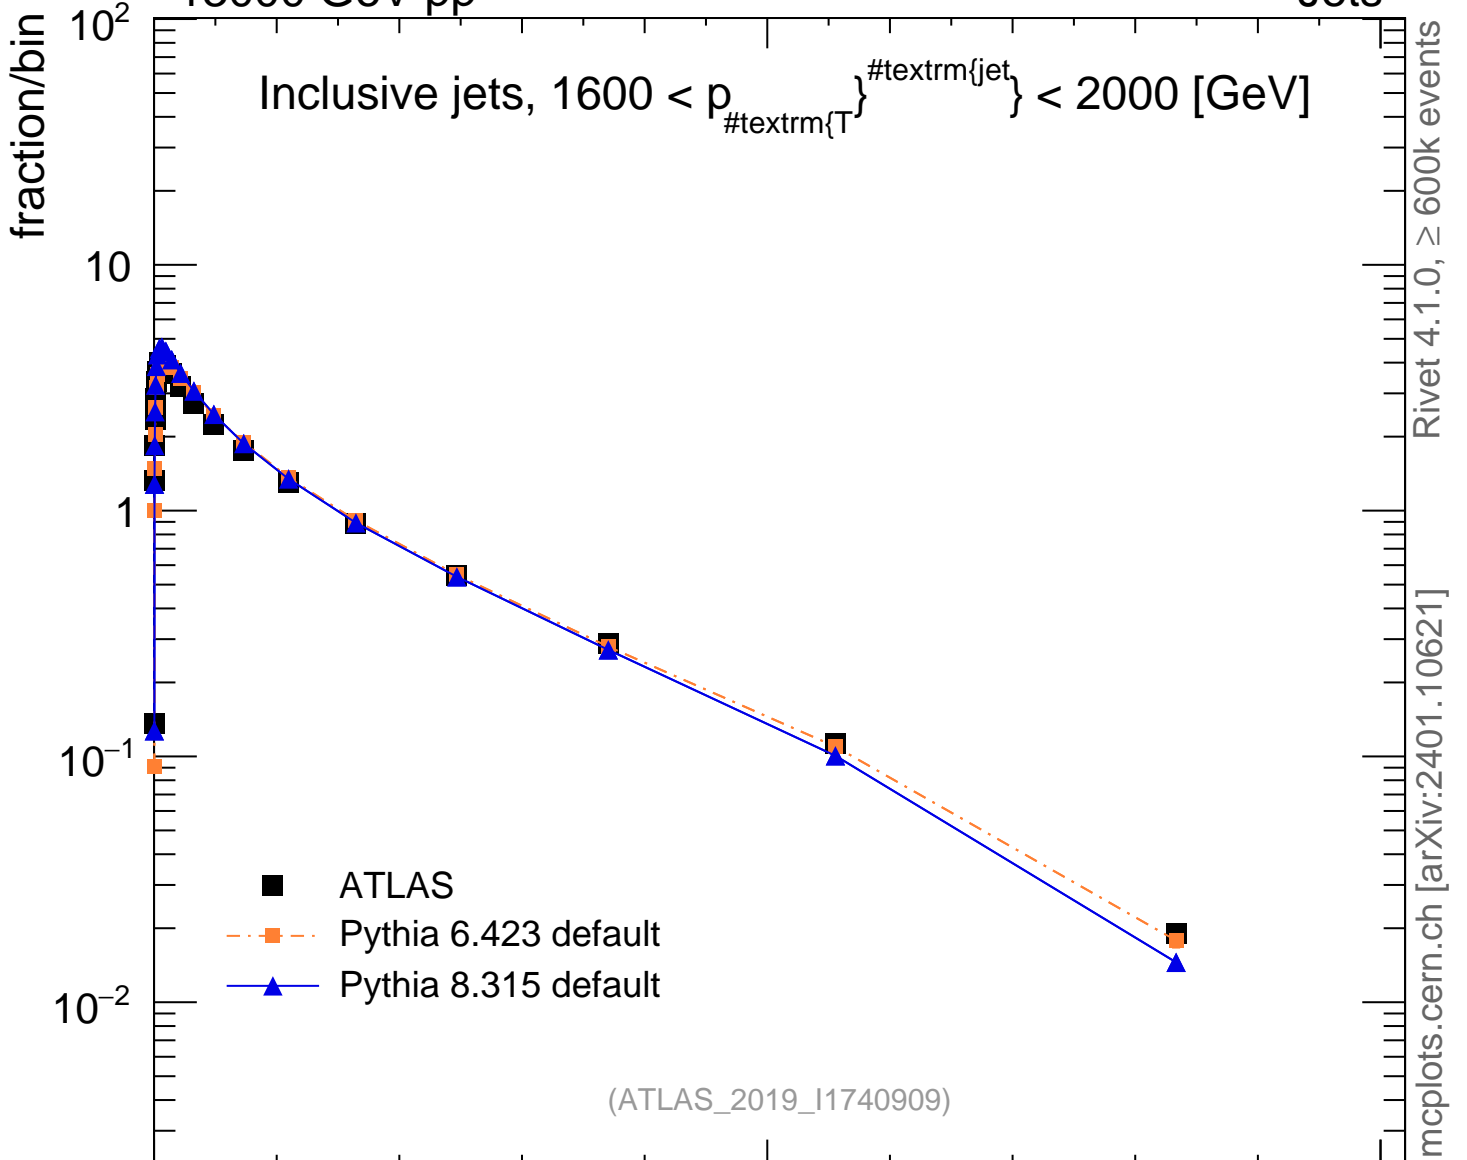

13000 GeV pp

Jets

Inclusive jets, $1600 < p_{\text{T}}^{\text{jet}} < 2000$ [GeV]

Rivet 4.1.0, ≥ 600k events
mcplots.cern.ch [arXiv:2401.10621]