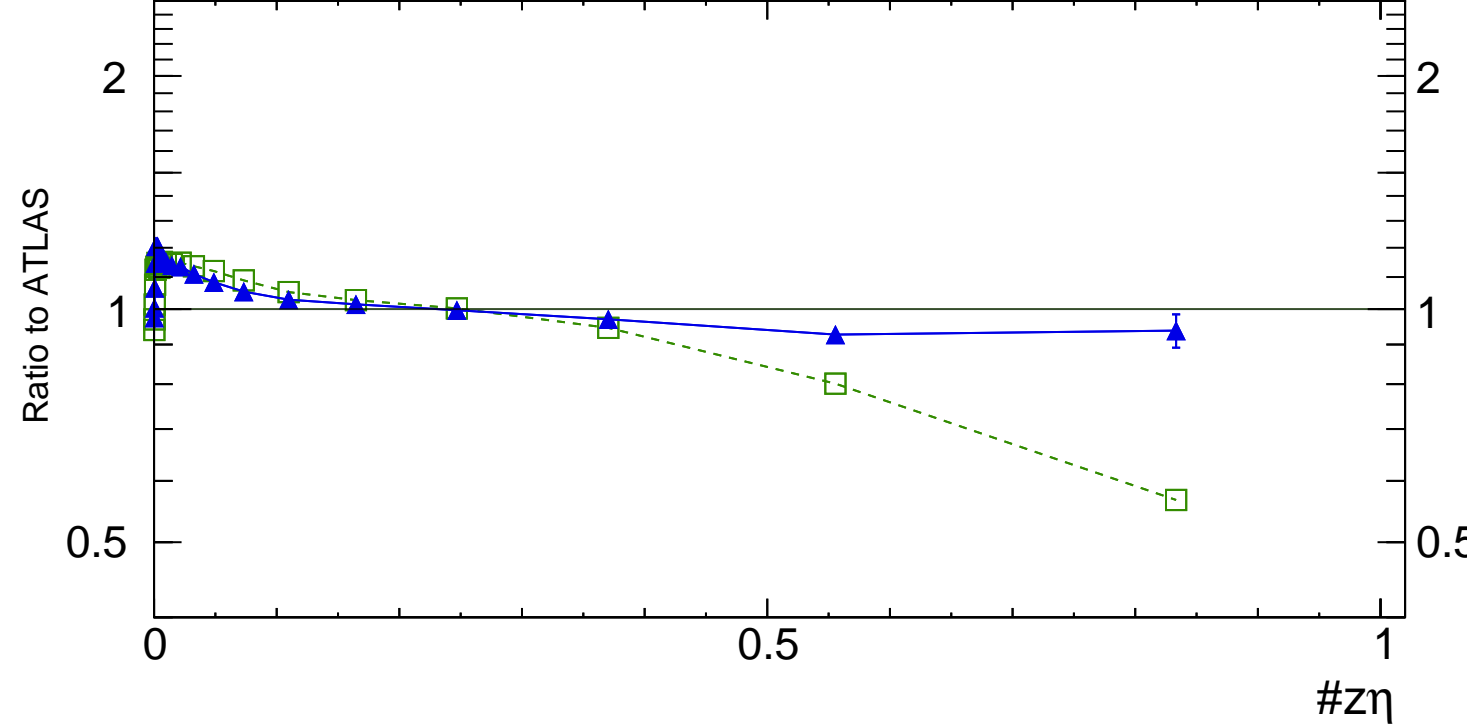

13000 GeV pp

Jets

Inclusive jets, $1600 < p_{T}^{\text{jet}} < 2000$ [GeV]

Rivet 4.1.0, $\geq 800k$ events
mcplots.cern.ch [arXiv:2401.10621]