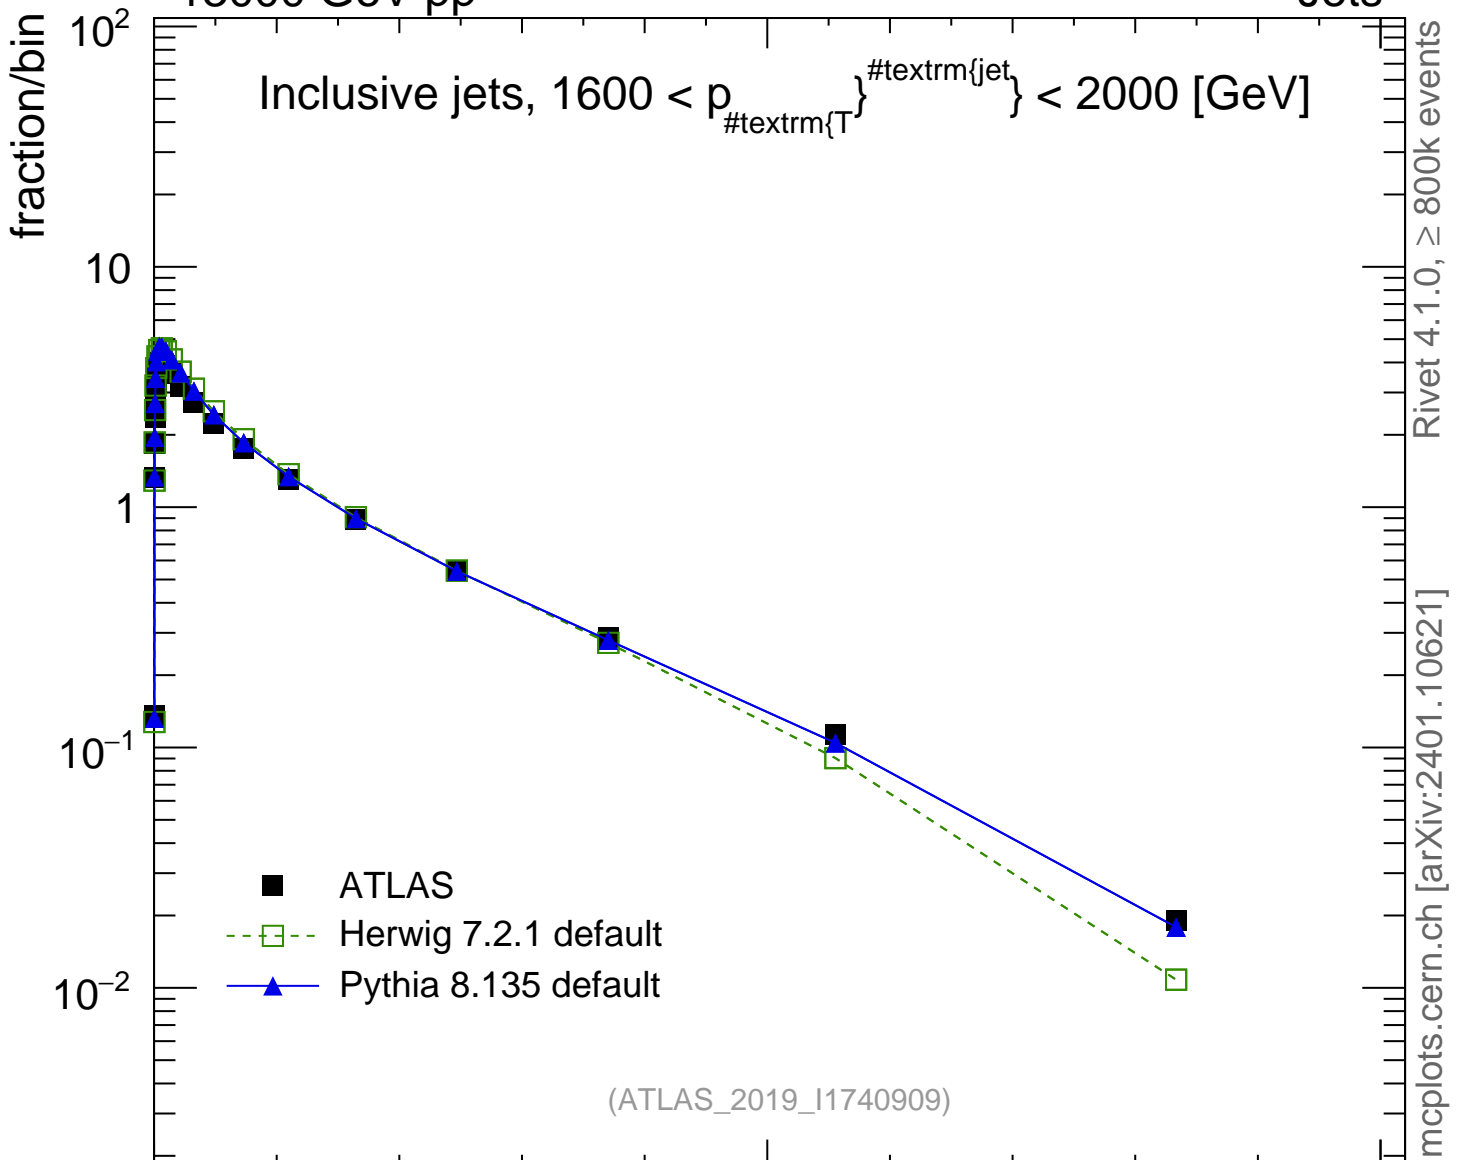

13000 GeV pp

Jets

Inclusive jets, $1600 < p_{T}^{\text{jet}} < 2000$ [GeV]

Rivet 4.1.0, $\geq 800k$ events
mcplots.cern.ch [arXiv:2401.10621]