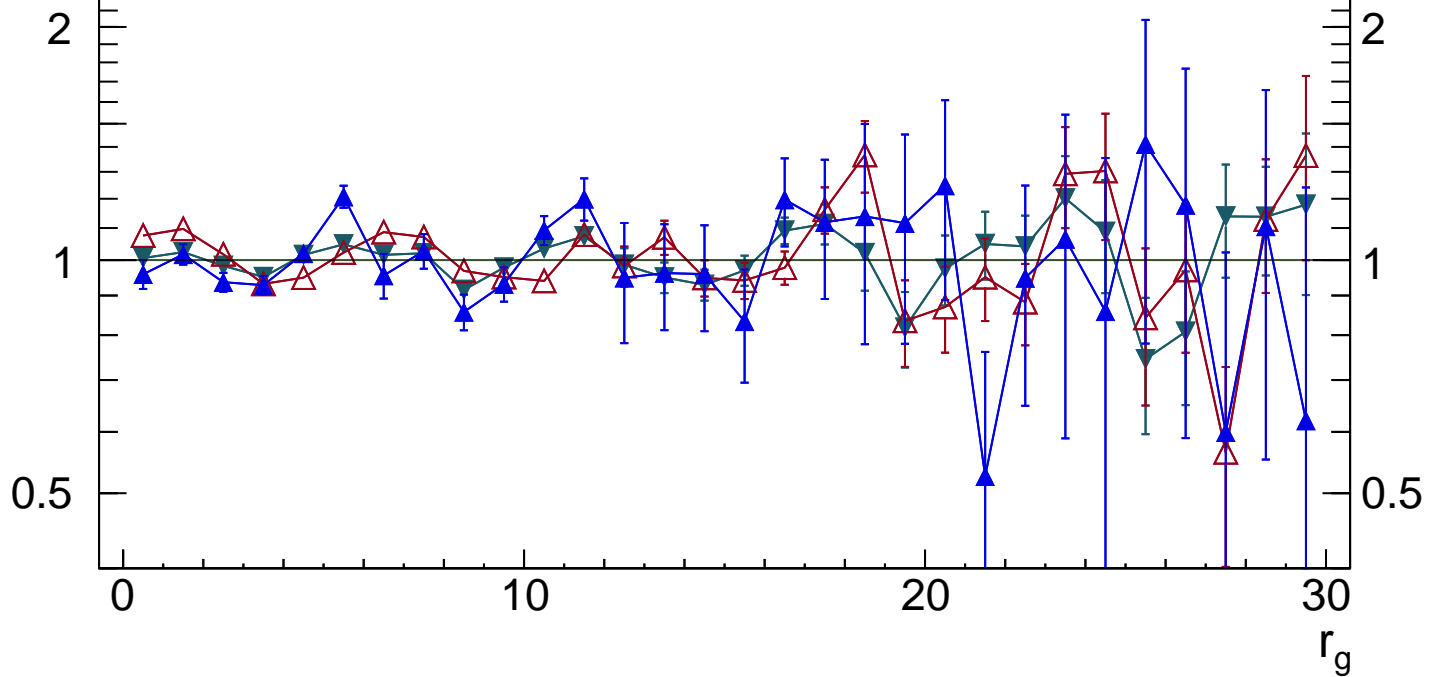

13000 GeV pp

Jets

Dijet selection, Forward jet, Track Based, Soft Drop  $\beta = 1.0, z_{cut}$ 

- ATLAS
- + Epos 1.99.crmc.1.6.0 lhc
- ▼ Herwig 7.2.1 softTune
- △ Pythia 6.428 370
- ▲ Pythia 8.135 default

(ATLAS\_2019\_I1772062)

Ratio to ATLAS

Rivet 4.1.0,  $\geq 500k$  events  
mcplots.cern.ch [arXiv:2401.10621]