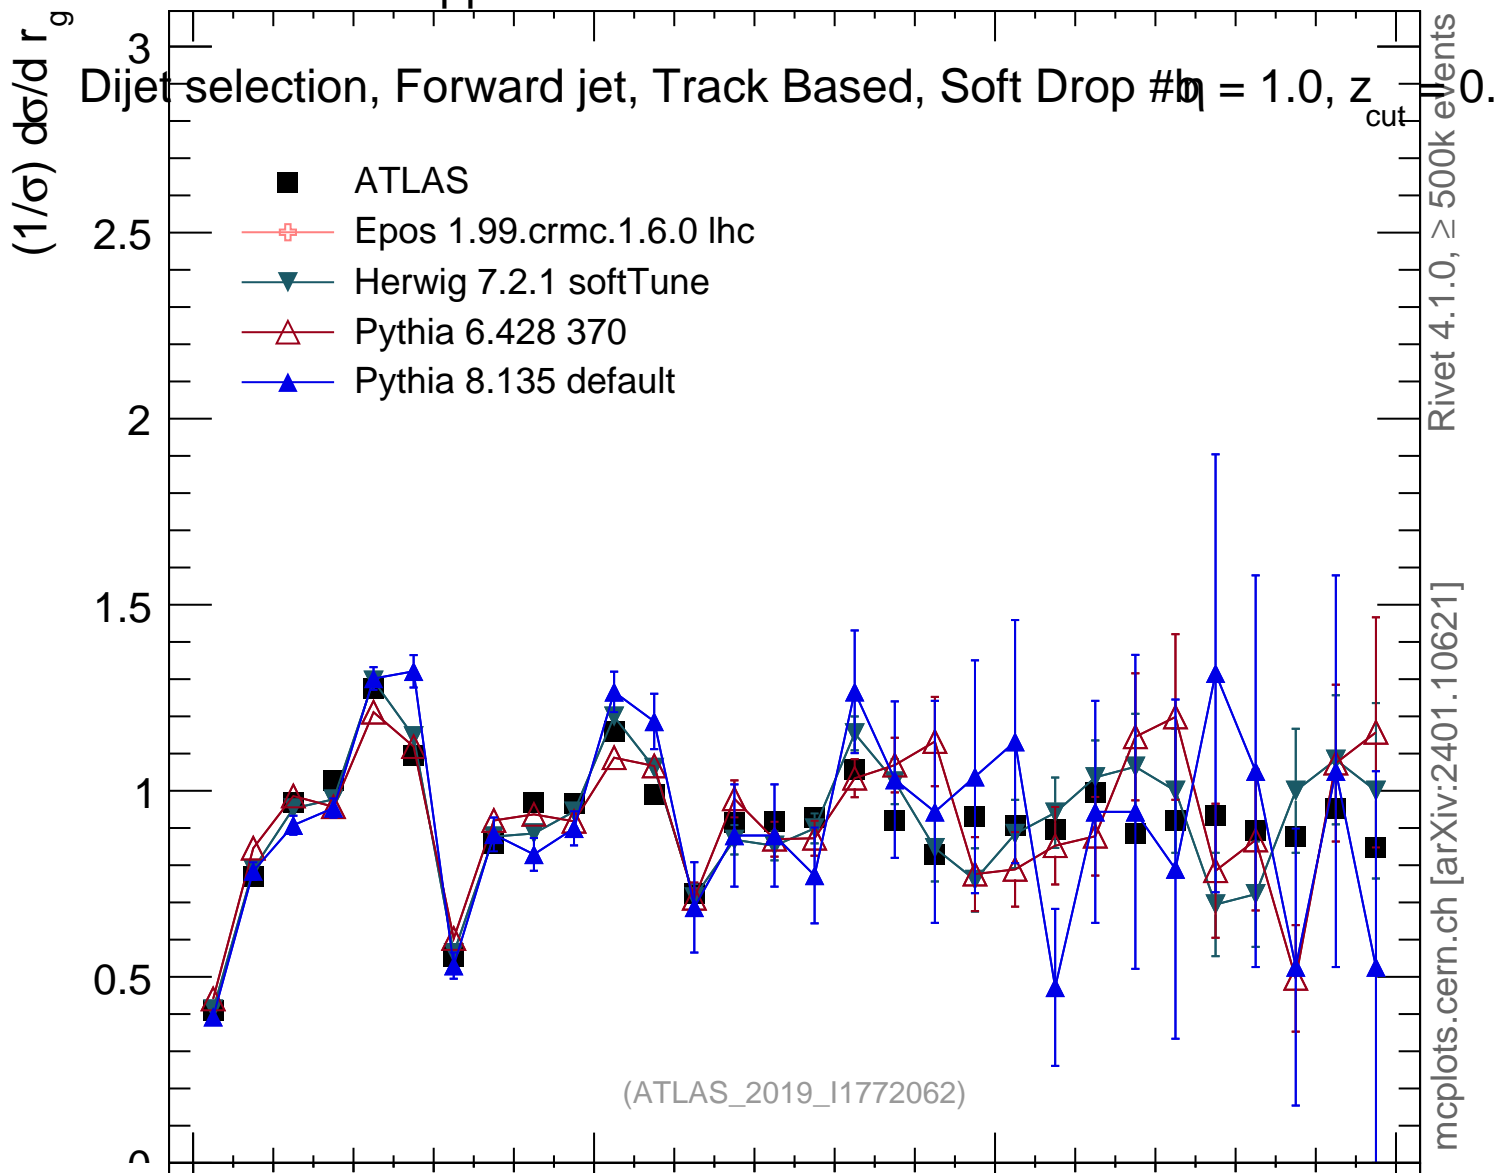

13000 GeV pp

Jets

Dijet selection, Forward jet, Track Based, Soft Drop  $\beta = 1.0, z_{cut}$ 

- ATLAS
- + Epos 1.99.crmc.1.6.0 lhc
- ▼ Herwig 7.2.1 softTune
- △ Pythia 6.428 370
- ▲ Pythia 8.135 default

(ATLAS\_2019\_I1772062)

Ratio to ATLAS

Rivet 4.1.0,  $\geq 500k$  events  
mcplots.cern.ch [arXiv:2401.10621]