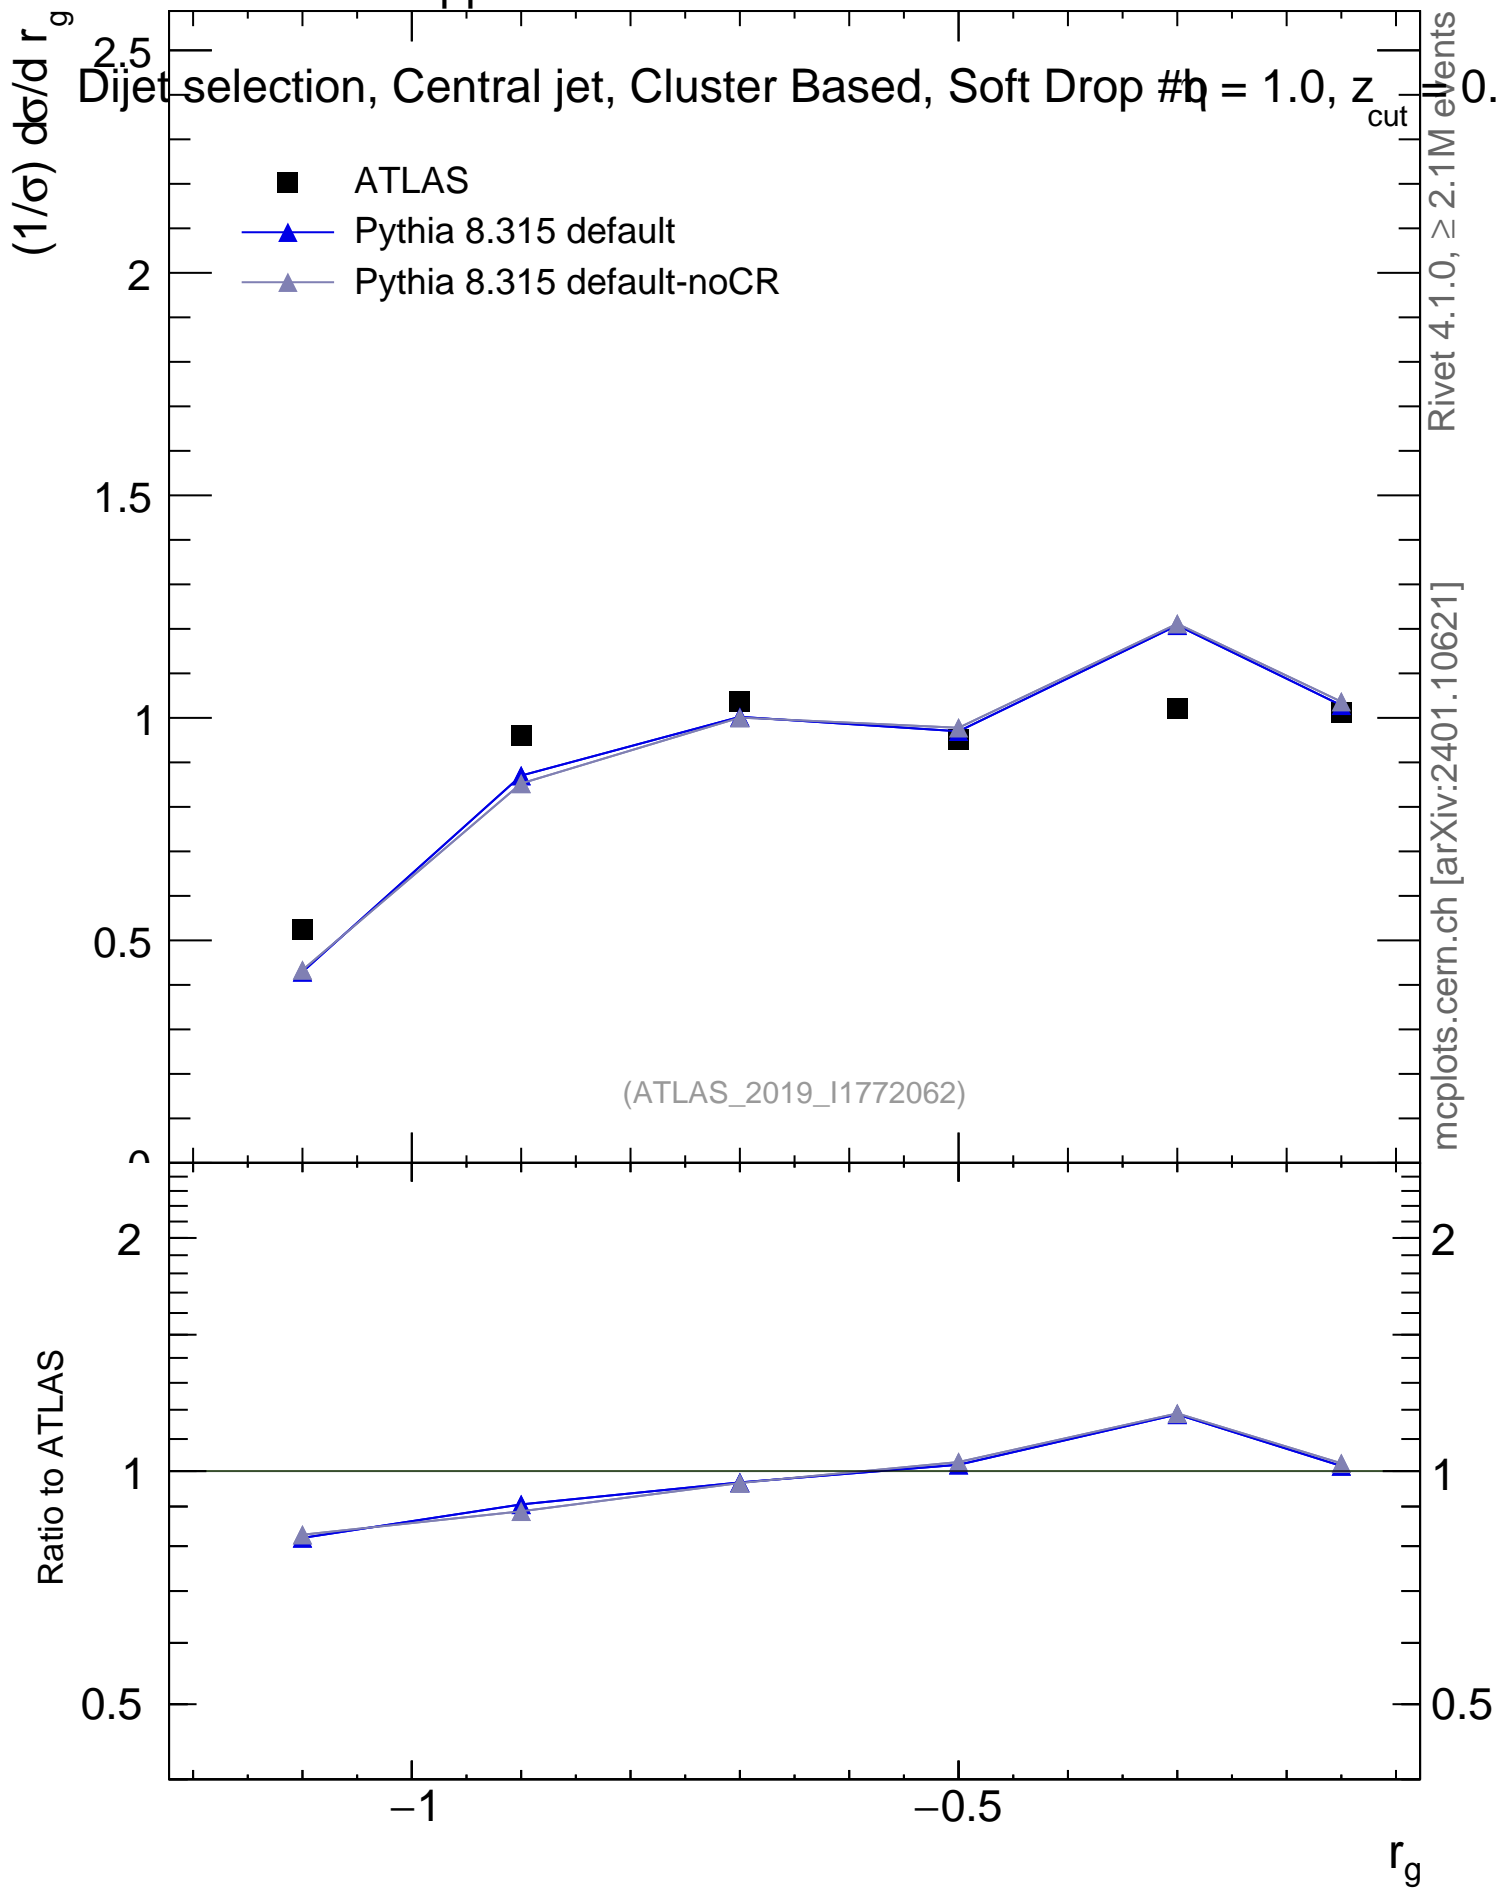

13000 GeV pp

Jets

Dijet selection, Central jet, Cluster Based, Soft Drop $\#b = 1.0, z_{cut}$

- ATLAS
- ▲ Pythia 8.315 default
- ▲ Pythia 8.315 default-noCR

mcplots.cern.ch [arXiv:2401.10621]

Rivet 4.1.0, $\geq 2.1M$ events