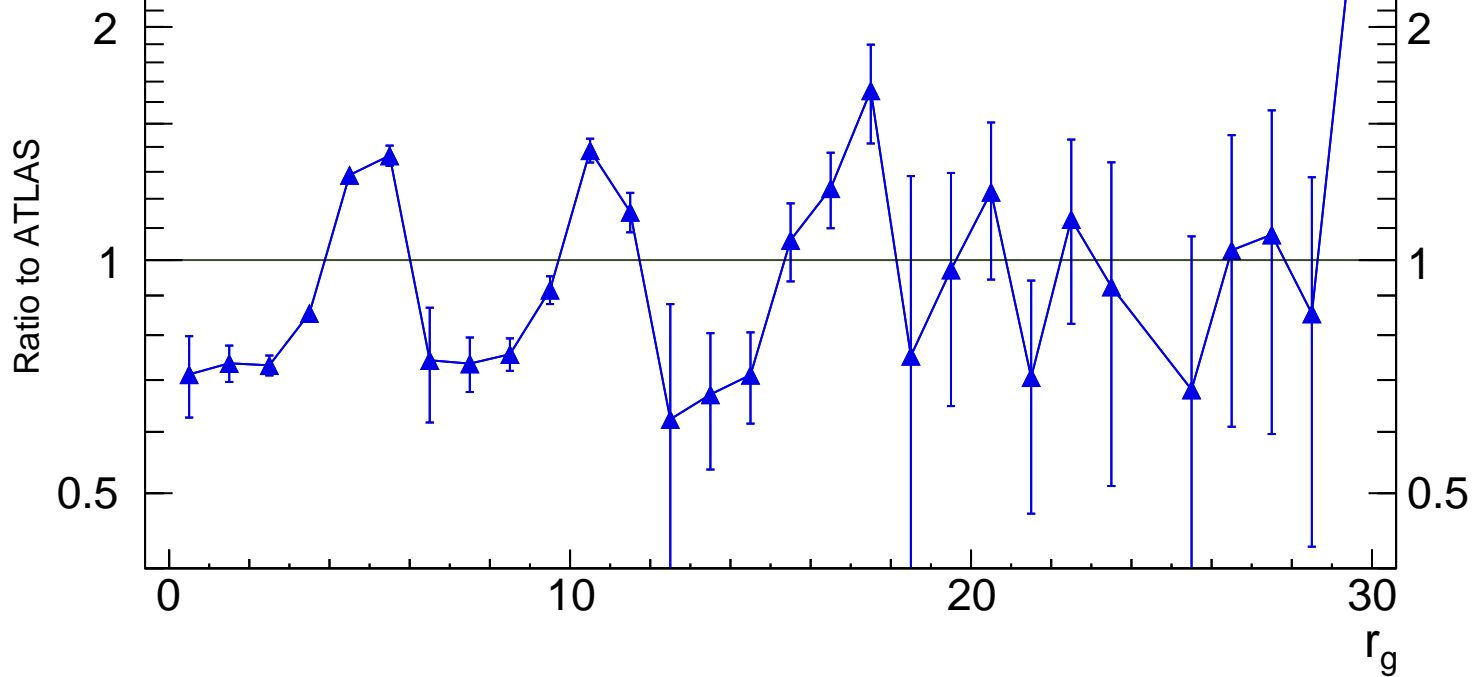

13000 GeV pp

Jets

Dijet selection, Central jet, Cluster Based, Soft Drop $\#b = 2.0, z_{cut}$

- ATLAS
- ⋈ Epos 1.99.crmc.1.6.0 default
- ⋈ Epos 1.99.crmc.1.6.0 lhc
- ▲ Pythia 8.135 default

Rivet 4.1.0, $\geq 500k$ events

mcplots.cern.ch [arXiv:2401.10621]

 r_g