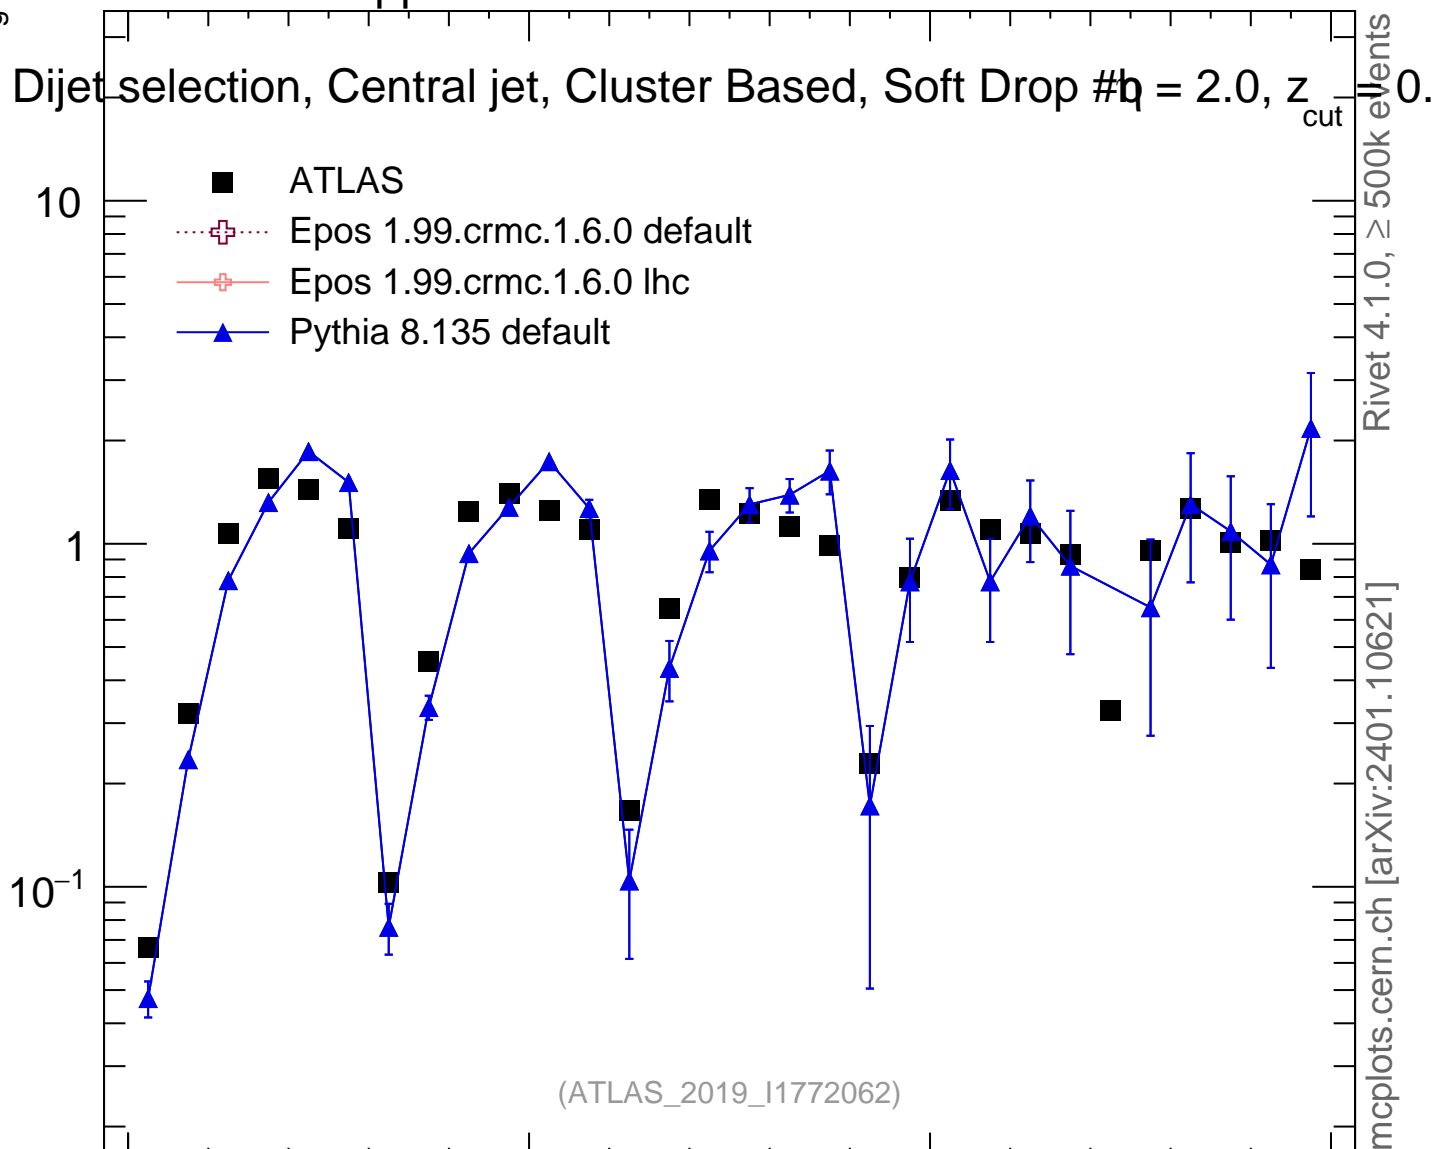

13000 GeV pp

Jets

Dijet selection, Central jet, Cluster Based, Soft Drop $\#b = 2.0, z_{cut}$

- ATLAS
- ⋈ Epos 1.99.crmc.1.6.0 default
- ⋈ Epos 1.99.crmc.1.6.0 lhc
- ▲ Pythia 8.135 default

Rivet 4.1.0, $\geq 500k$ events

mcplots.cern.ch [arXiv:2401.10621]

 r_g