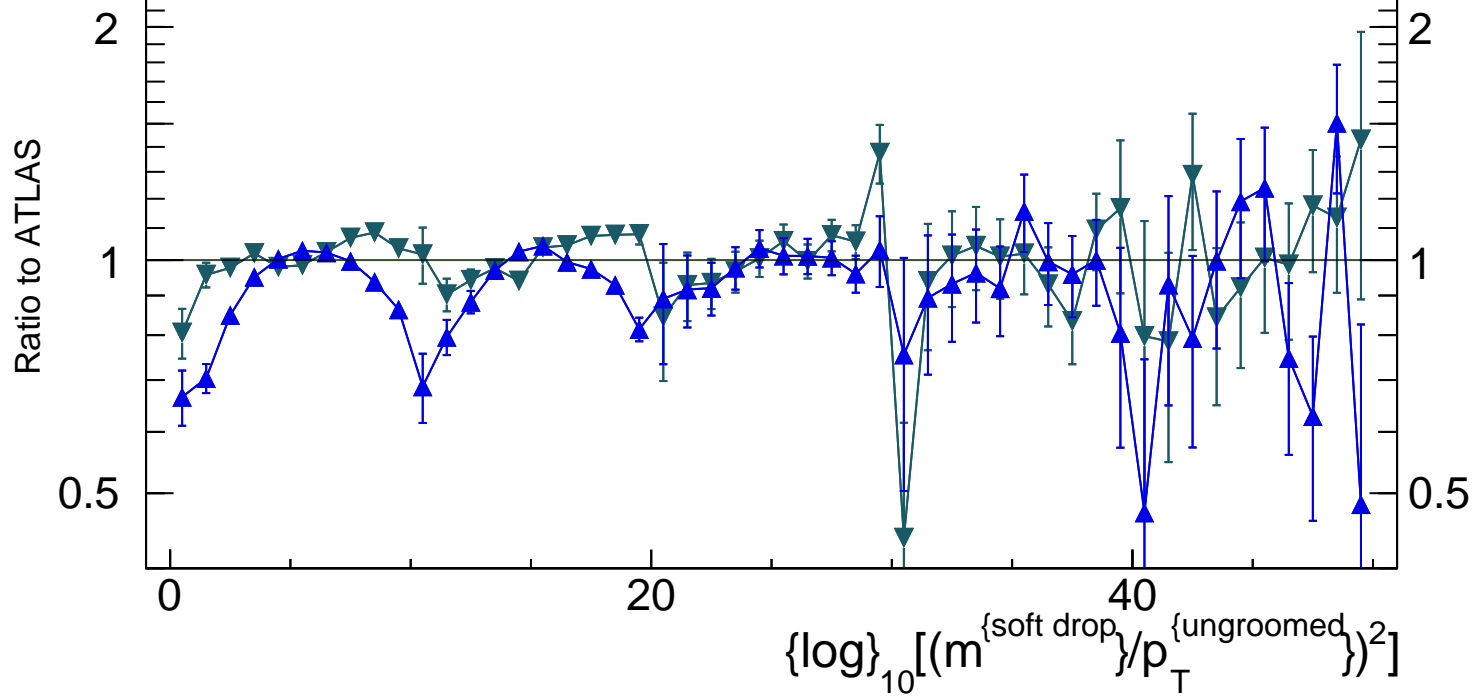

13000 GeV pp

Jets

Jet selection, Central jet, Track Based, Soft Drop $\beta = 1.0, z_{\text{cut}} = 0.1$

- ATLAS
- ⊕ Epos 1.99.crmc.1.6.0 lhc
- ▼ Herwig 7.2.1 softTune
- ▲ Pythia 8.315 default

Rivet 4.1.0, $\geq 600k$ events
mcplots.cern.ch [arXiv:2401.10621]