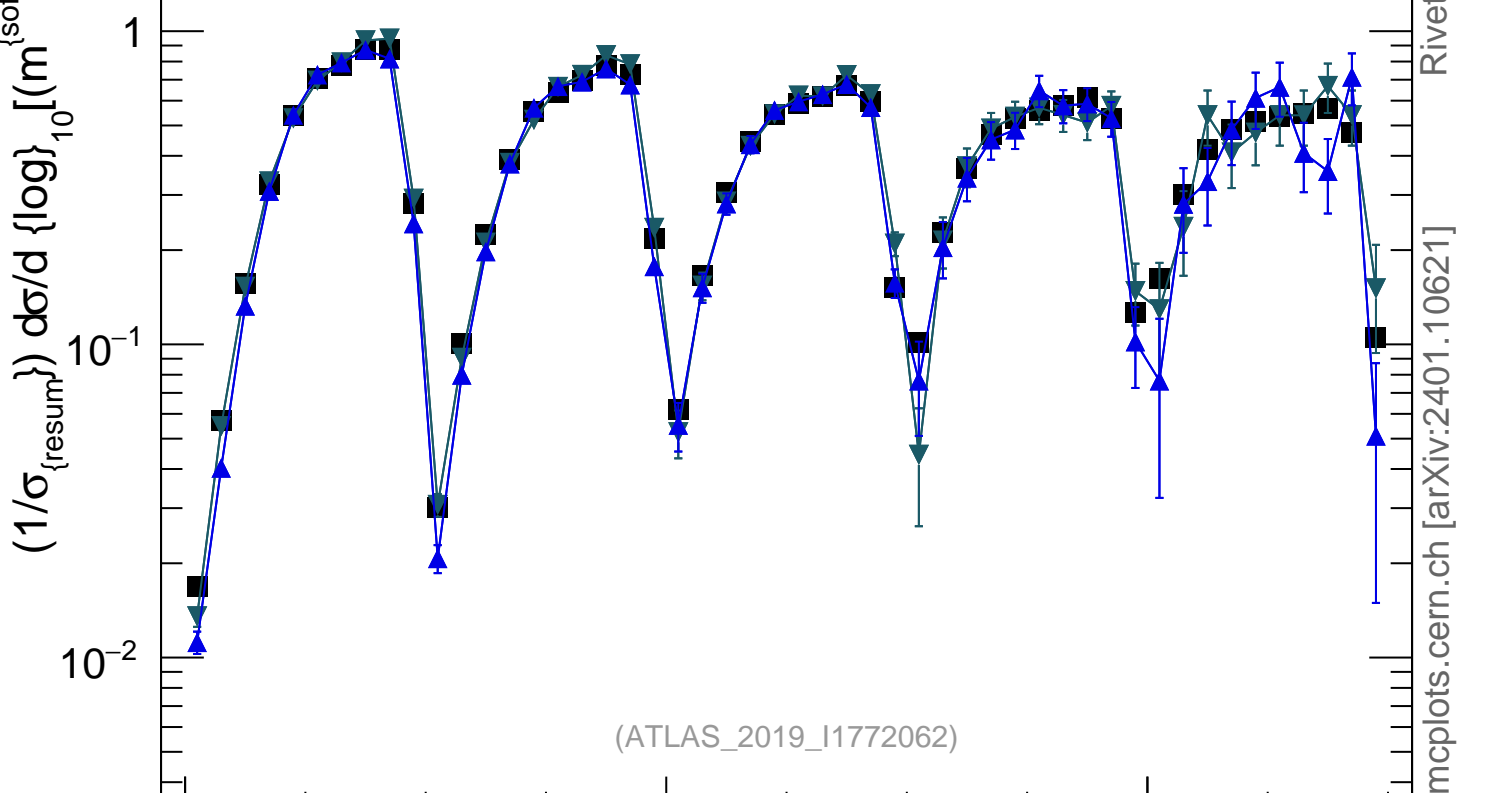

13000 GeV pp

Jets

Jet selection, Central jet, Track Based, Soft Drop $\beta = 1.0, z_{\text{cut}} = 0.1$

- ATLAS
- ⊕ Epos 1.99.crmc.1.6.0 lhc
- ▼ Herwig 7.2.1 softTune
- ▲ Pythia 8.315 default

Rivet 4.1.0, $\geq 600k$ events
mcplots.cern.ch [arXiv:2401.10621]