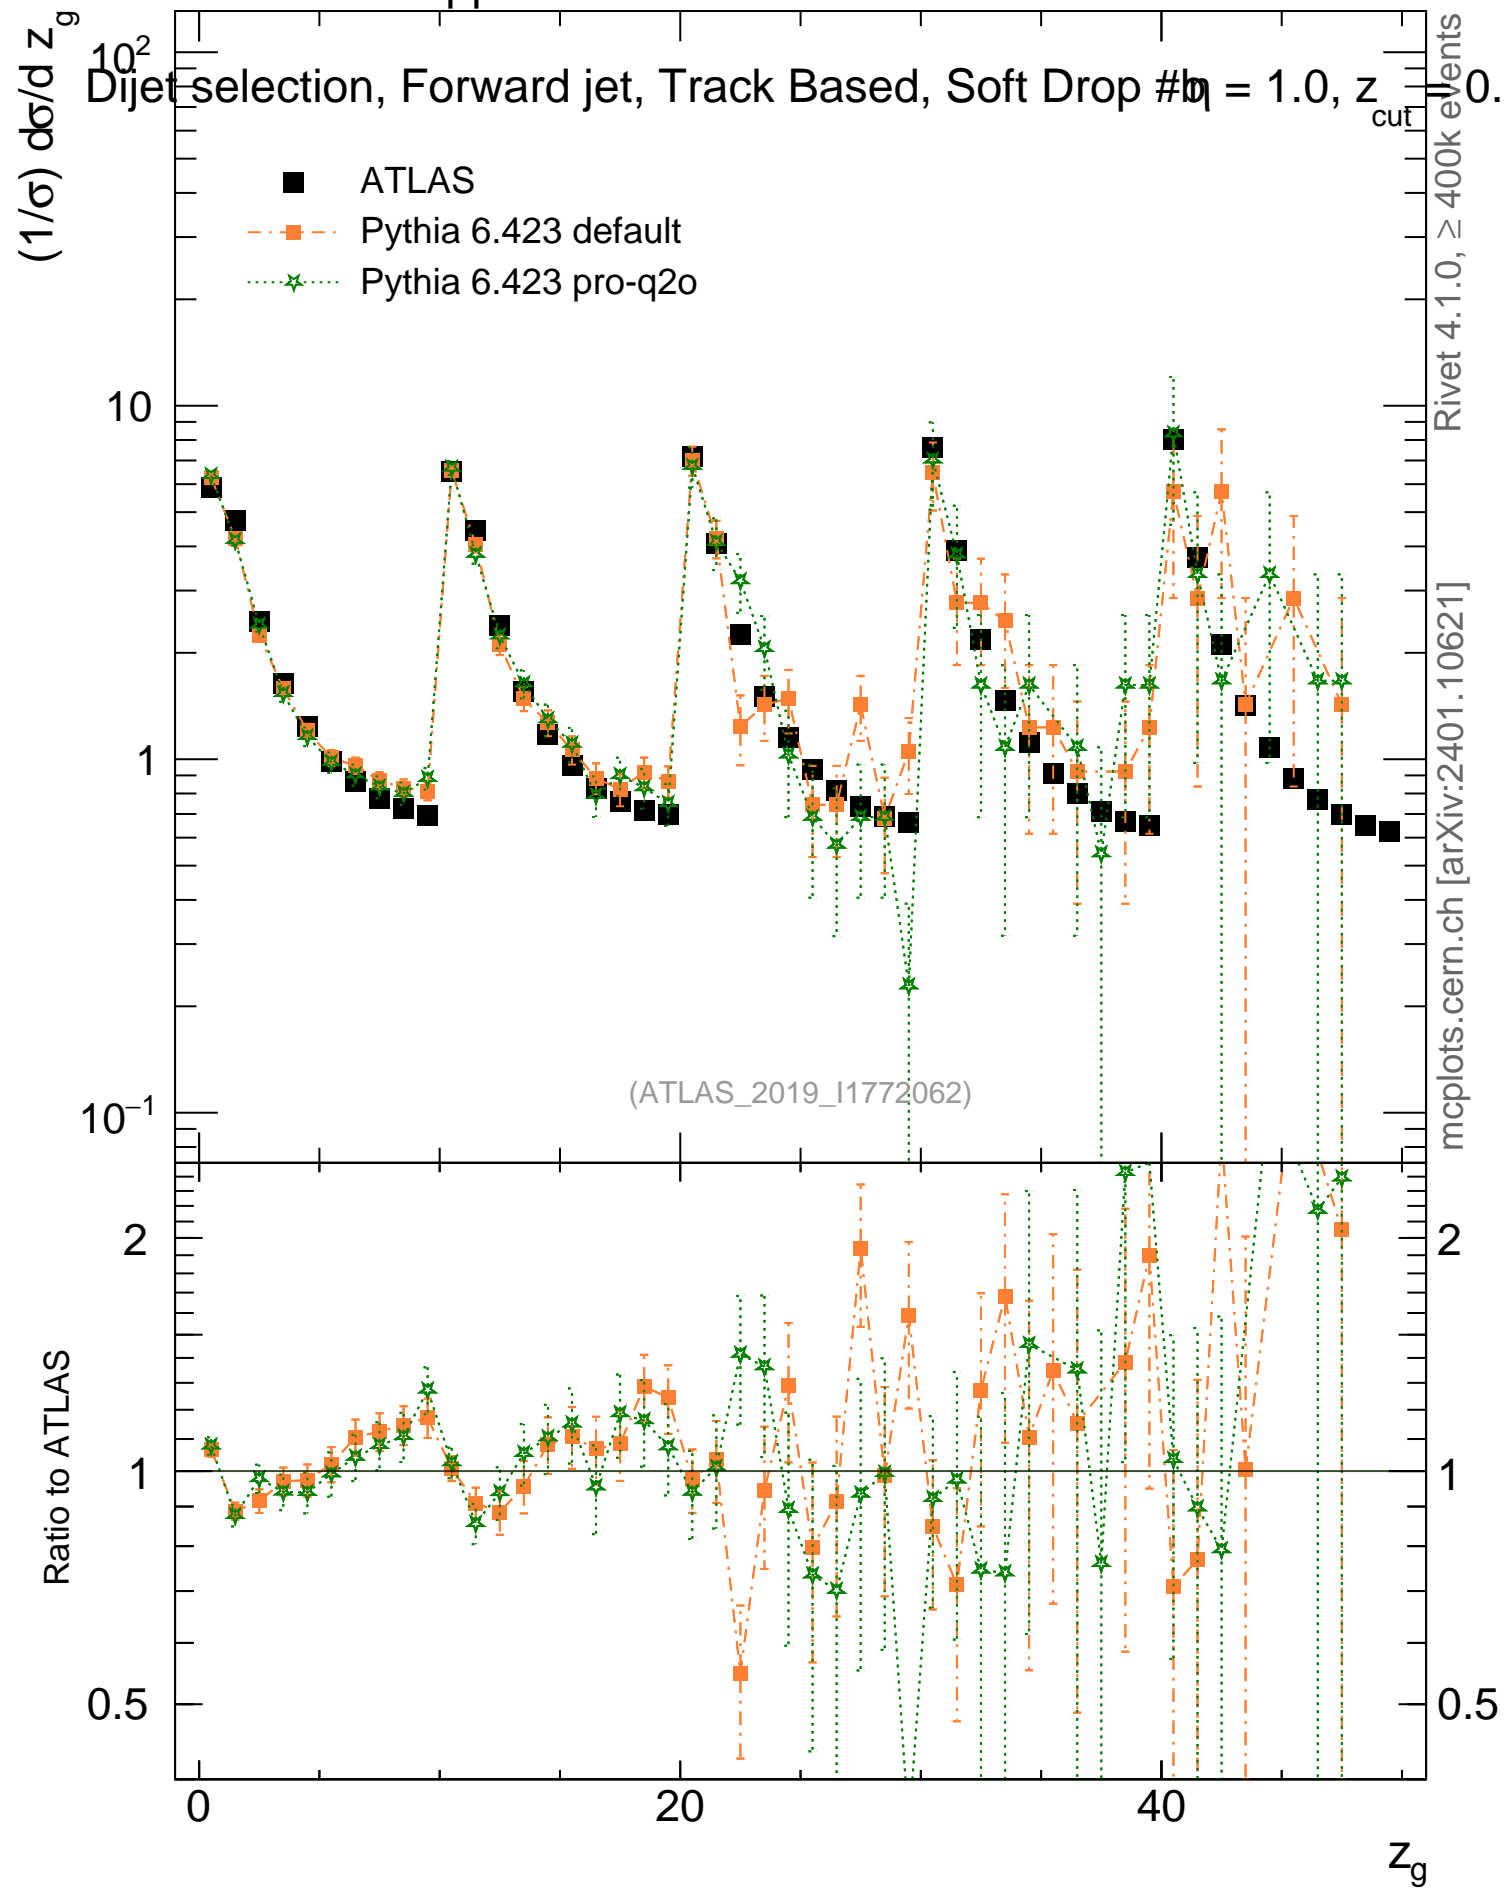

13000 GeV pp

Jets

Dijet selection, Forward jet, Track Based, Soft Drop $\beta = 1.0, z_{\text{cut}} = 0.1$

- ATLAS
- - ■ Pythia 6.423 default
- - * Pythia 6.423 pro-q2o

 z_g