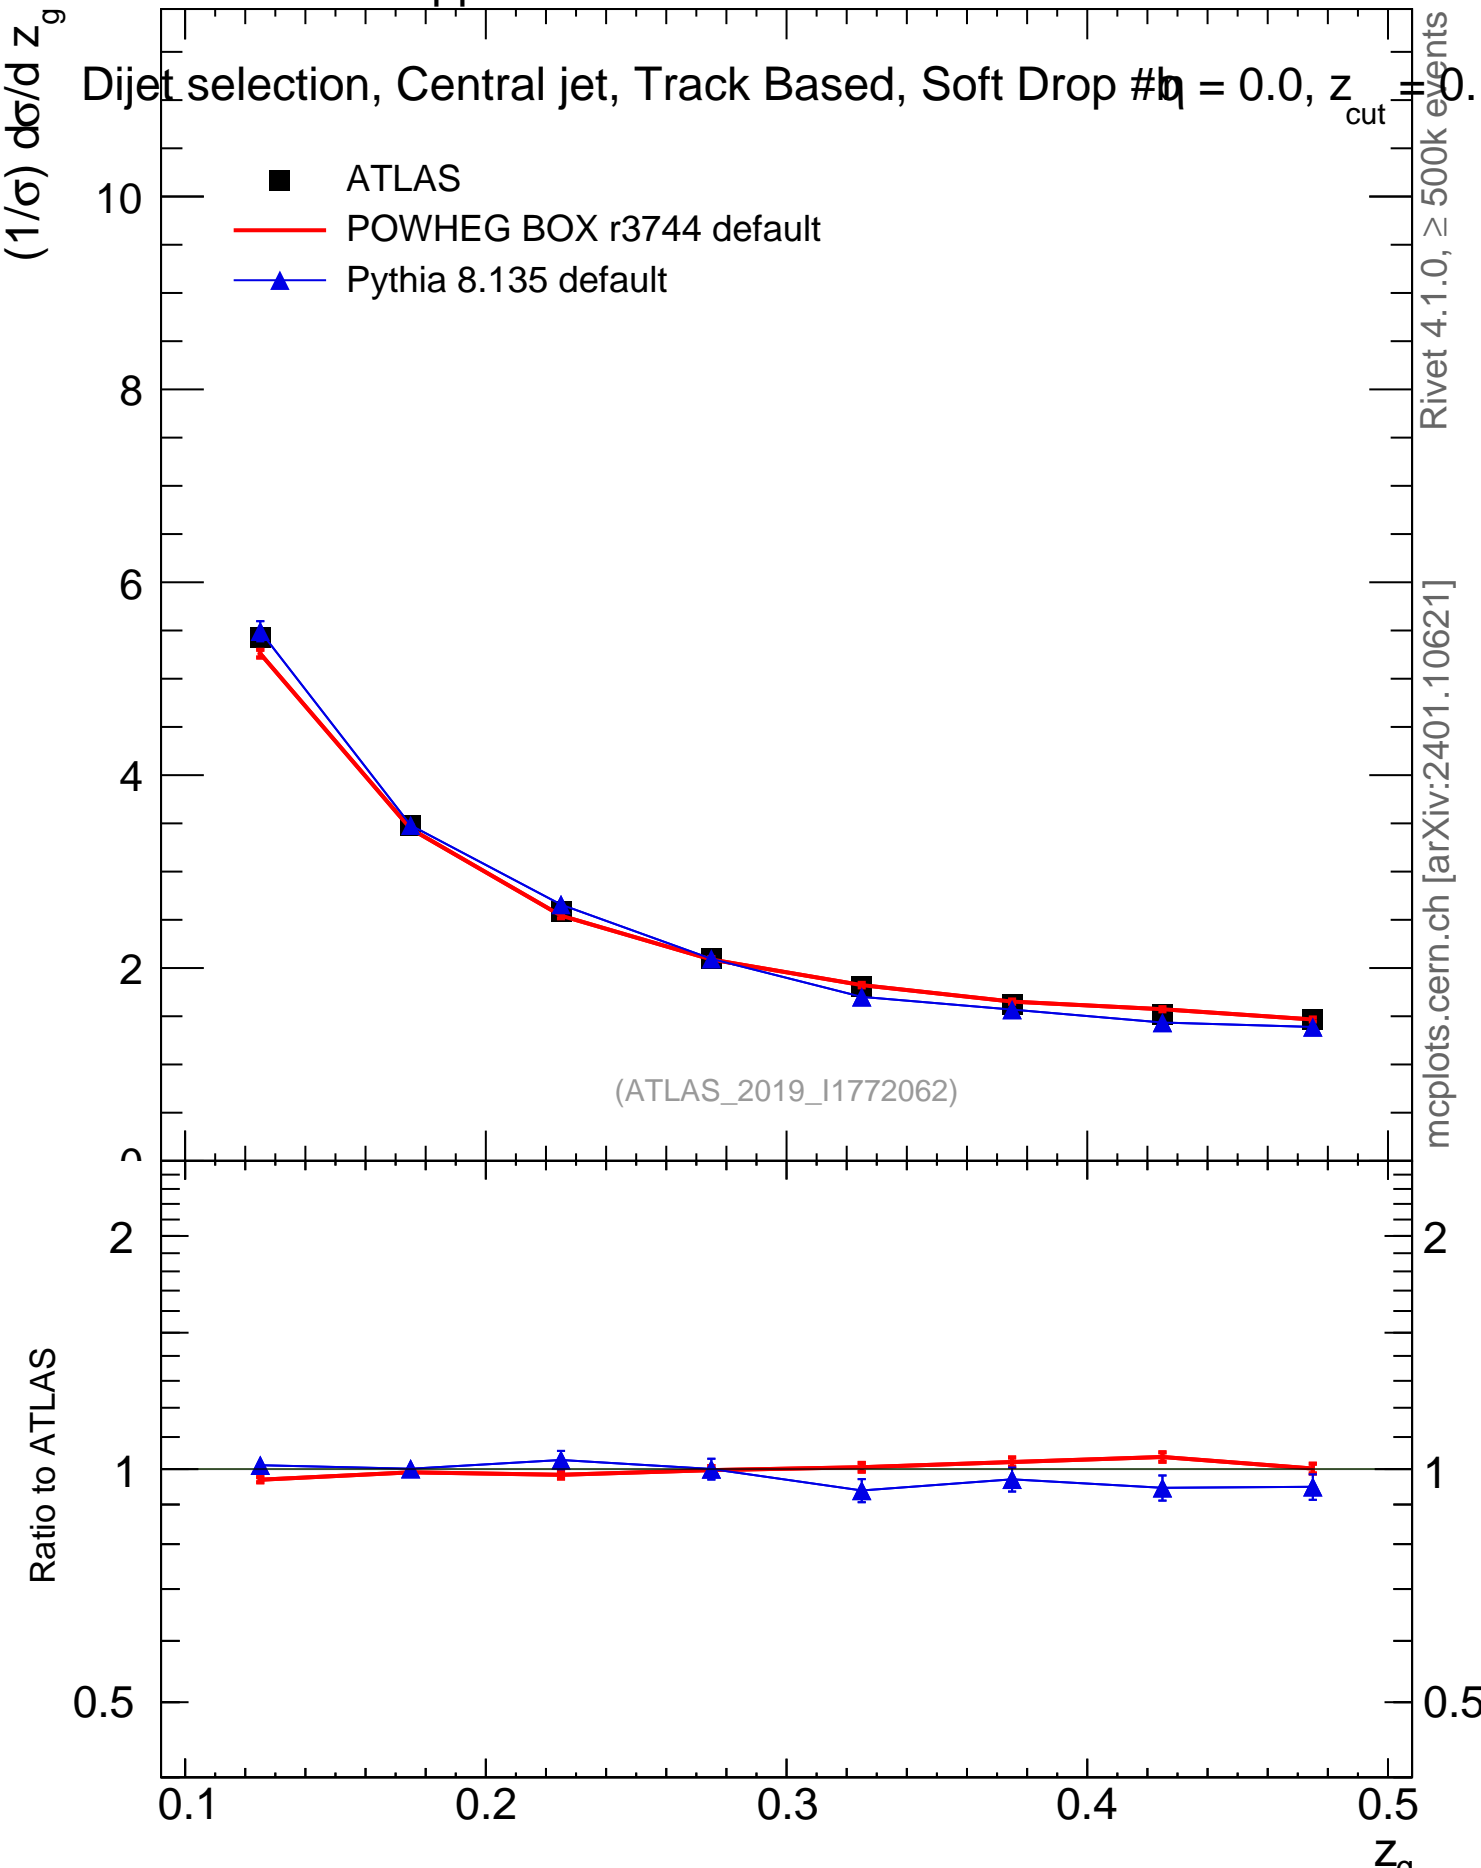

13000 GeV pp

Jets

Dijet selection, Central jet, Track Based, Soft Drop $\beta = 0.0$, $z_{\text{cut}} = 0.1$

- ATLAS
- POWHEG BOX r3744 default
- ▲ Pythia 8.135 default

(ATLAS_2019_I1772062)

Rivet 4.1.0, $\geq 500k$ events
mcplots.cern.ch [arXiv:2401.10621]