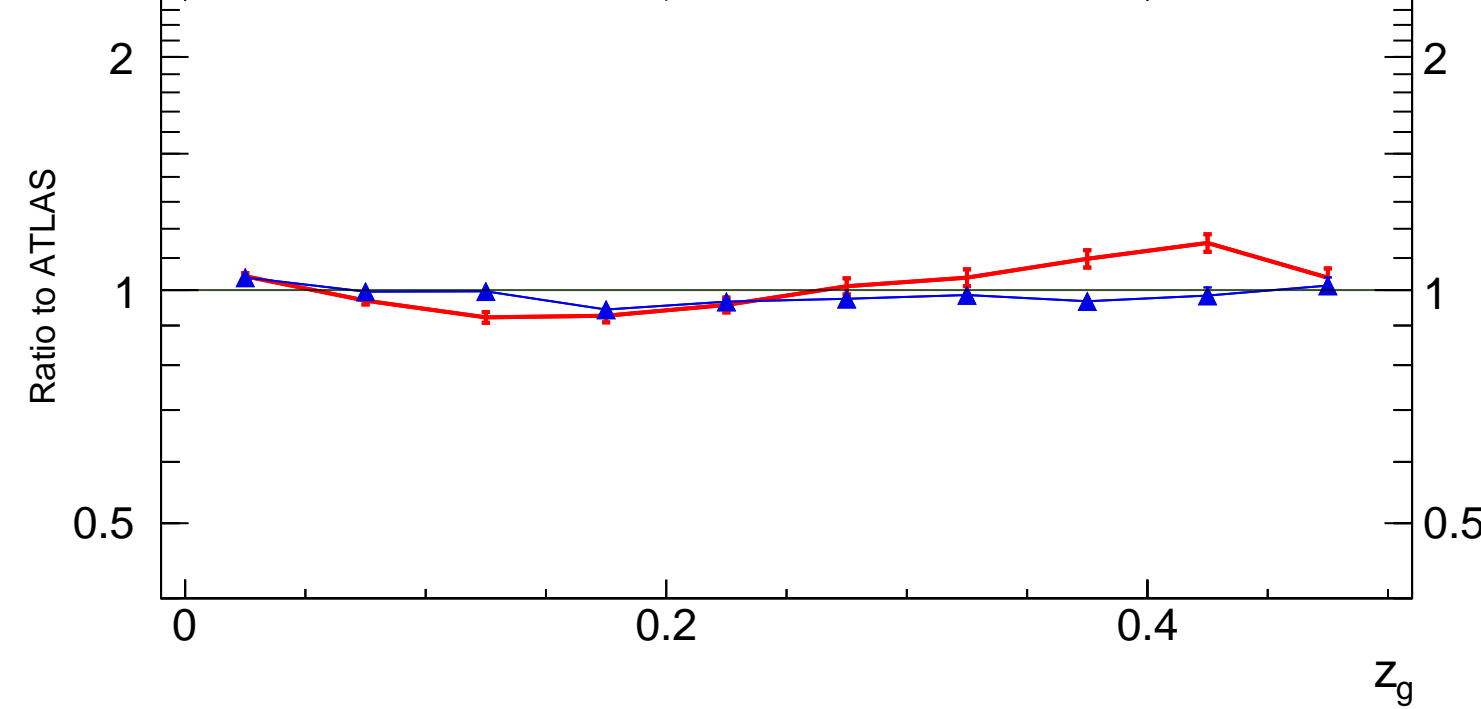

13000 GeV pp

Jets

Dijet selection, Central jet, Track Based, Soft Drop $\beta = 1.0, z_{\text{cut}} = 0.1$

- ATLAS
- POWHEG BOX r3744 default
- ▲ Pythia 8.315 default

Rivet 4.1.0, ≥ 2.1 M events
mcplots.cern.ch [arXiv:2401.10621]