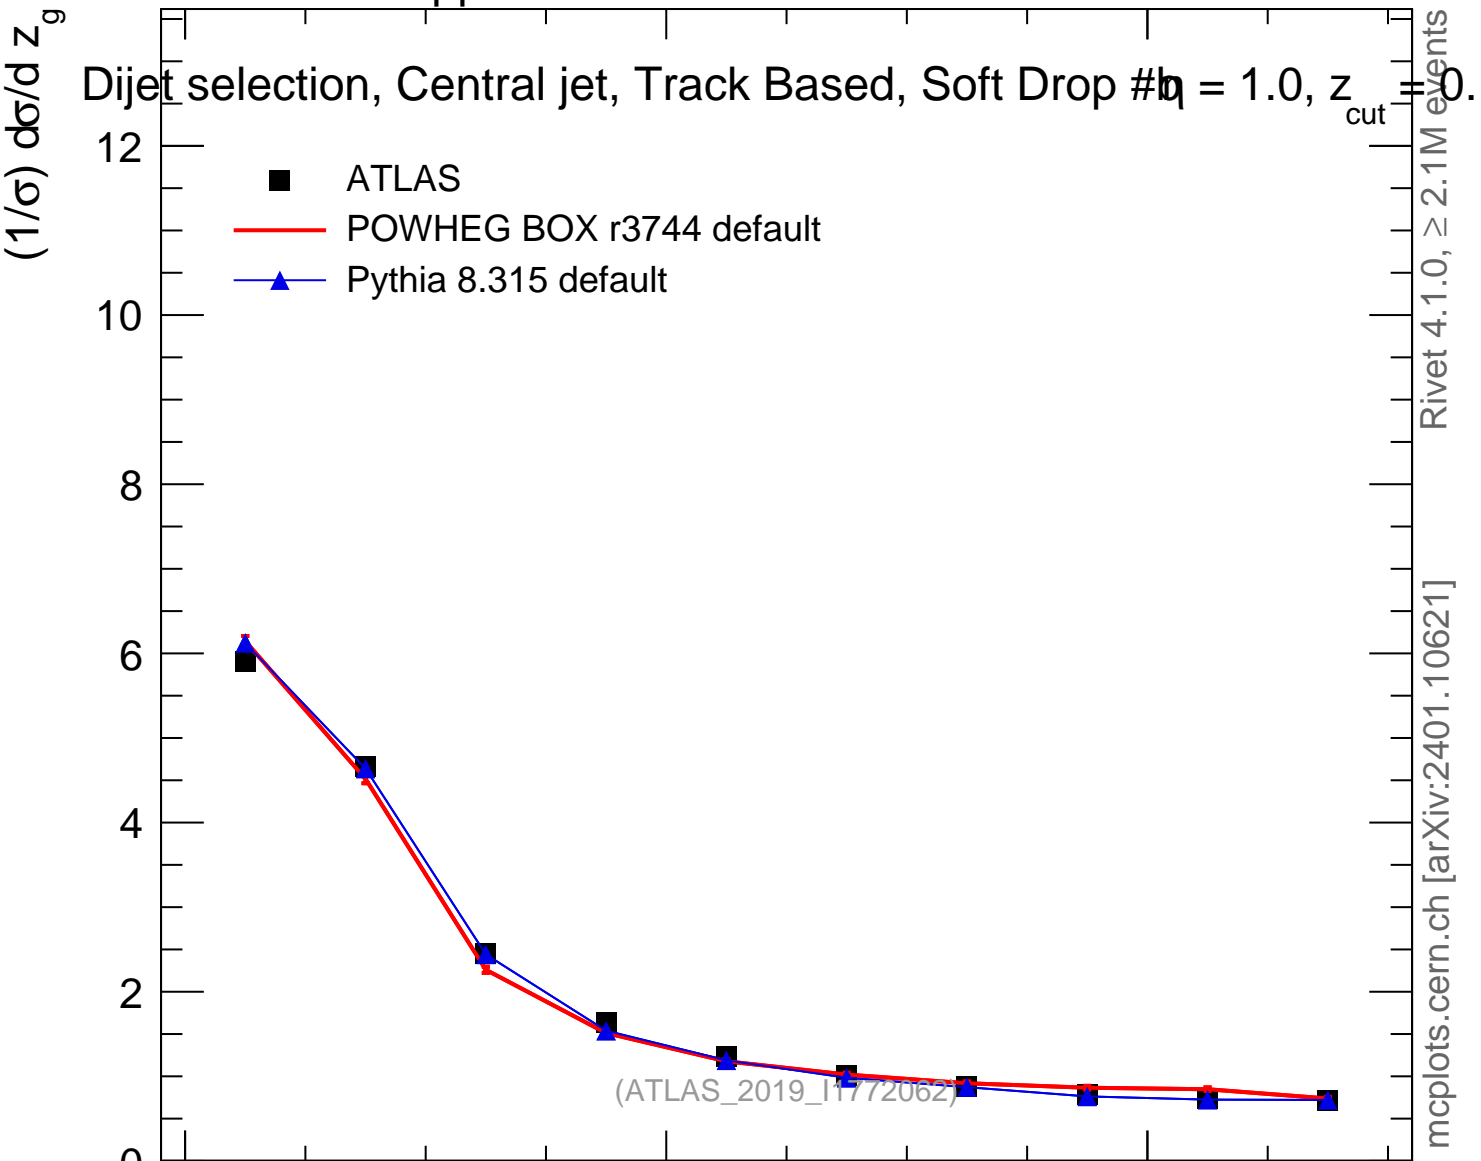

13000 GeV pp

Jets

Dijet selection, Central jet, Track Based, Soft Drop $\beta = 1.0, z_{\text{cut}} = 0.1$

- ATLAS
- POWHEG BOX r3744 default
- ▲ Pythia 8.315 default

Rivet 4.1.0, ≥ 2.1 M events
mcplots.cern.ch [arXiv:2401.10621]