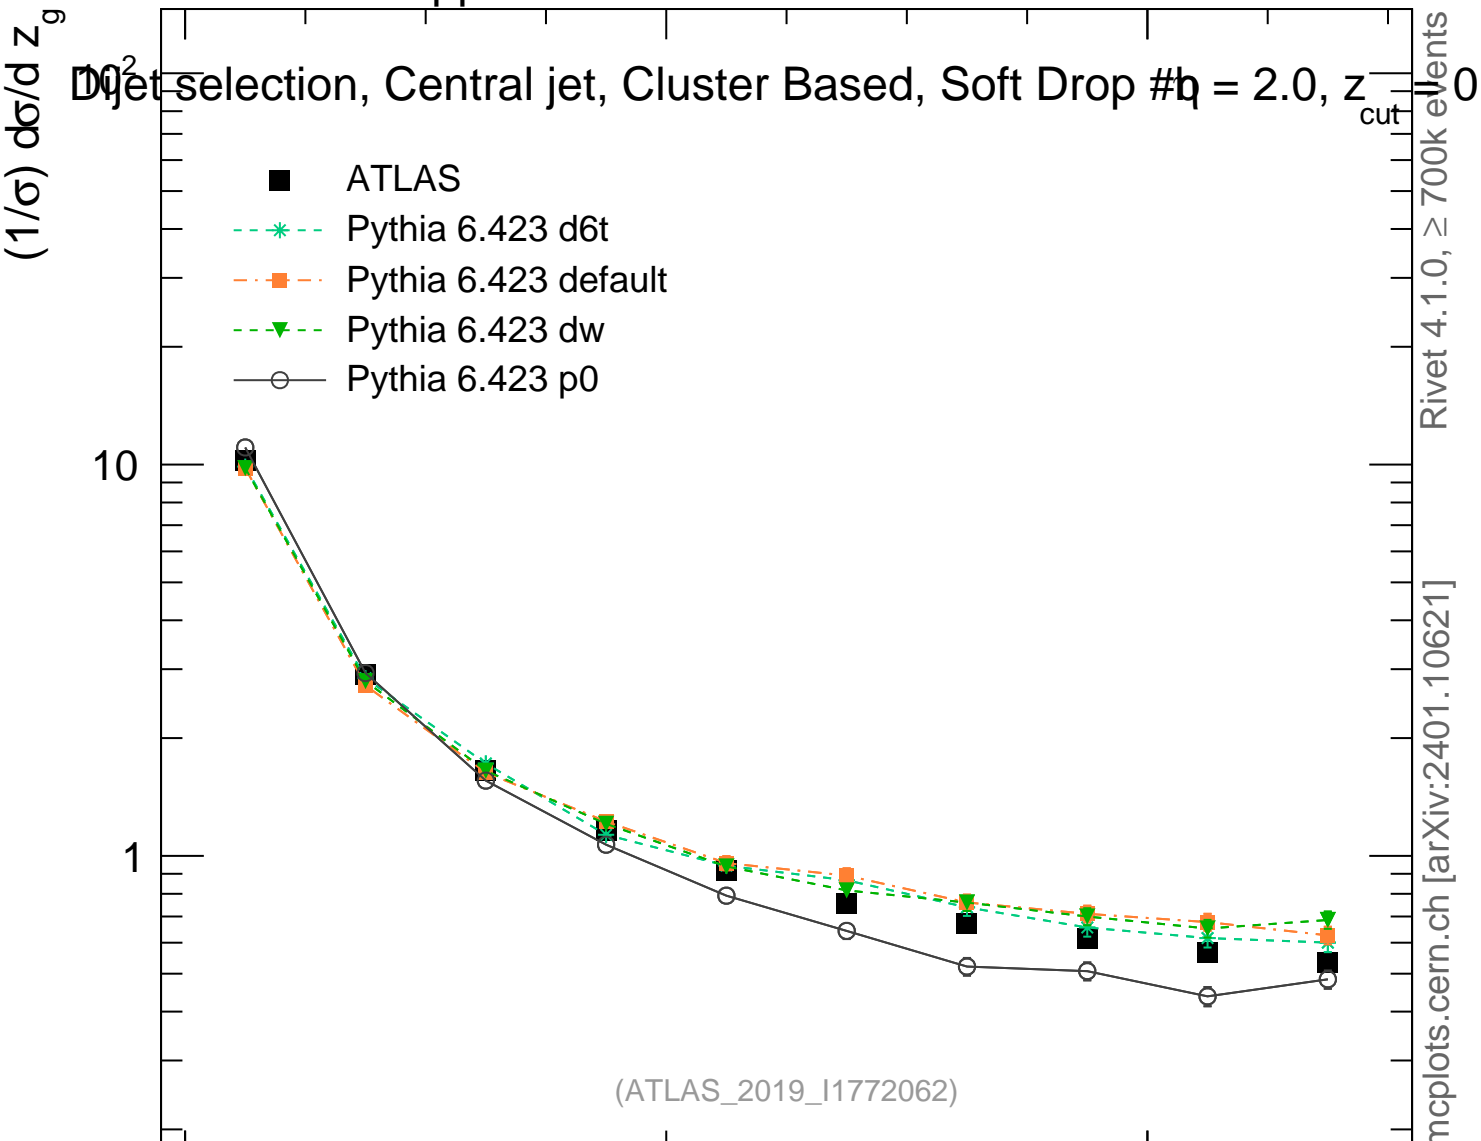

13000 GeV pp

Jets

Jet selection, Central jet, Cluster Based, Soft Drop $\beta = 2.0, z_{cut}$

- ATLAS
- * Pythia 6.423 d6t
- Pythia 6.423 default
- ▼ Pythia 6.423 dw
- Pythia 6.423 p0

Rivet 4.1.0, ≥ 700k events