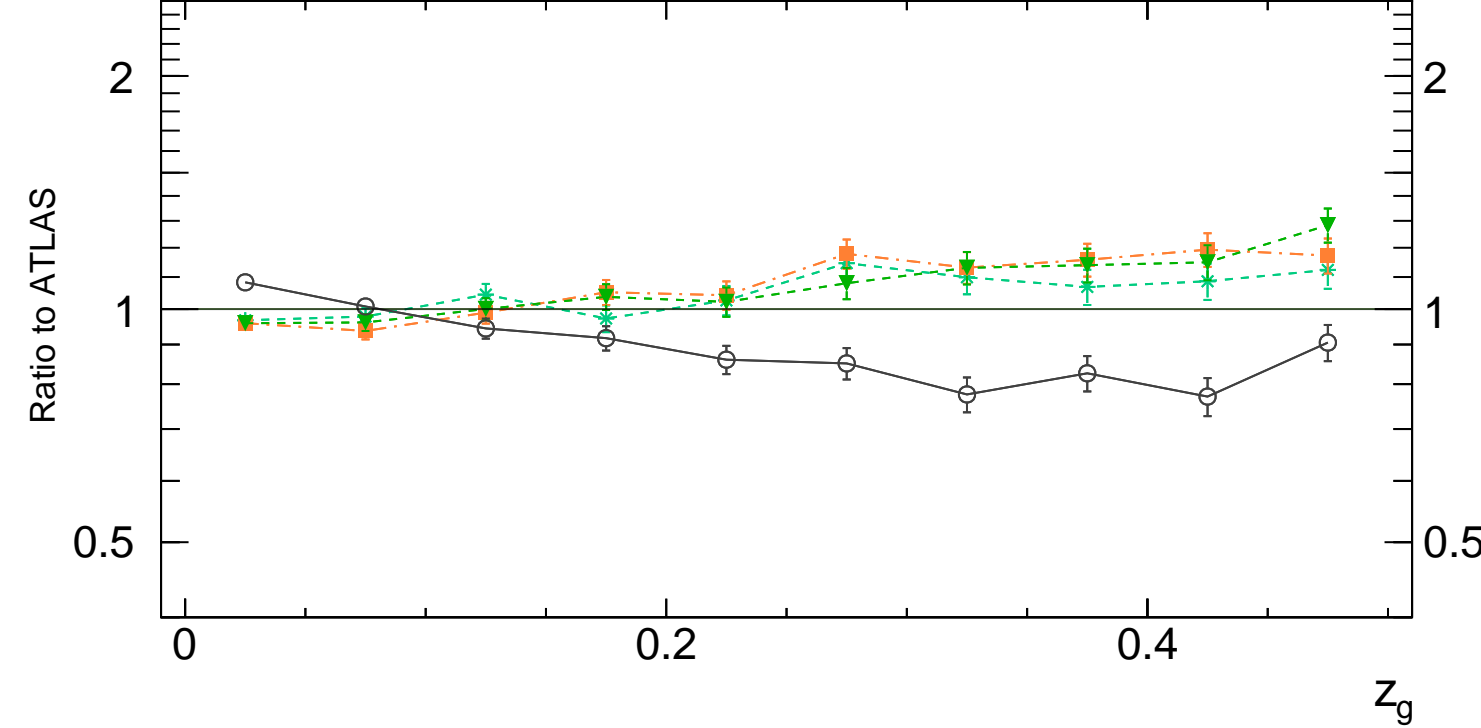

13000 GeV pp

Jets

Jet selection, Central jet, Cluster Based, Soft Drop $\beta = 2.0, z_{cut}$

- ATLAS
- * Pythia 6.423 d6t
- Pythia 6.423 default
- ▼ Pythia 6.423 dw
- Pythia 6.423 p0

Rivet 4.1.0, ≥ 700k events