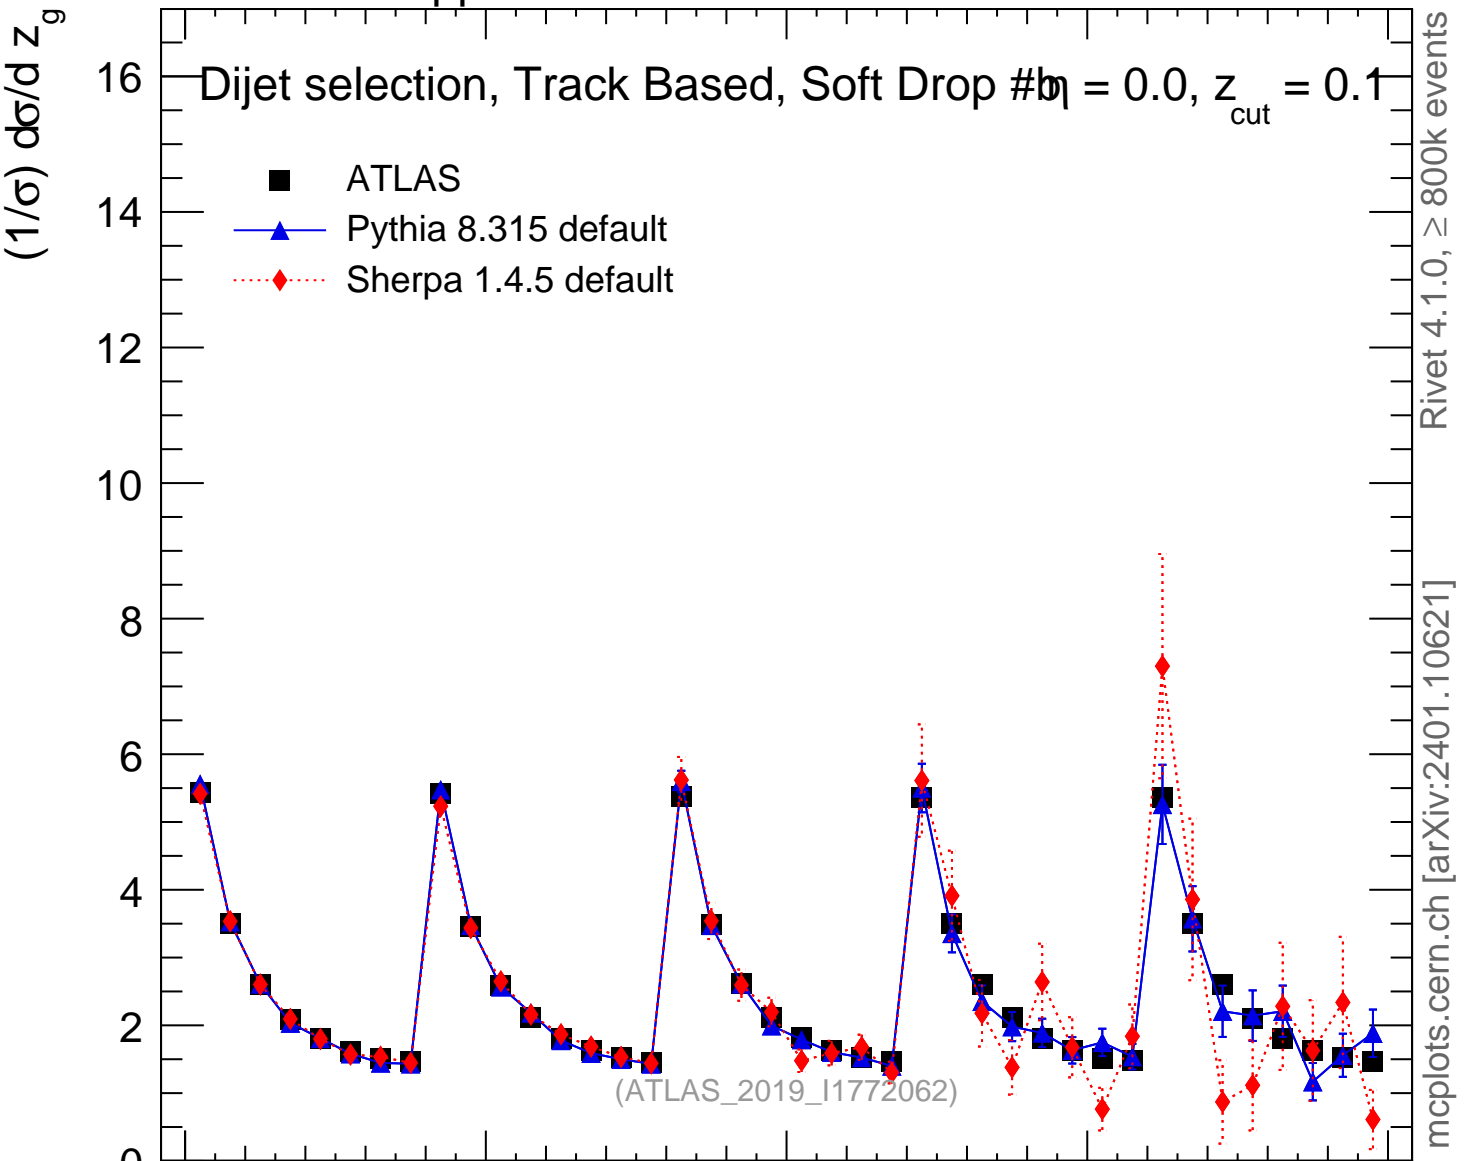

13000 GeV pp

Jets

Dijet selection, Track Based, Soft Drop $\#b = 0.0$, $z_{\text{cut}} = 0.1$

- ATLAS
- ▲ Pythia 8.315 default
- ◆ Sherpa 1.4.5 default

Rivet 4.1.0, $\geq 800k$ events
mcplots.cern.ch [arXiv:2401.10621]