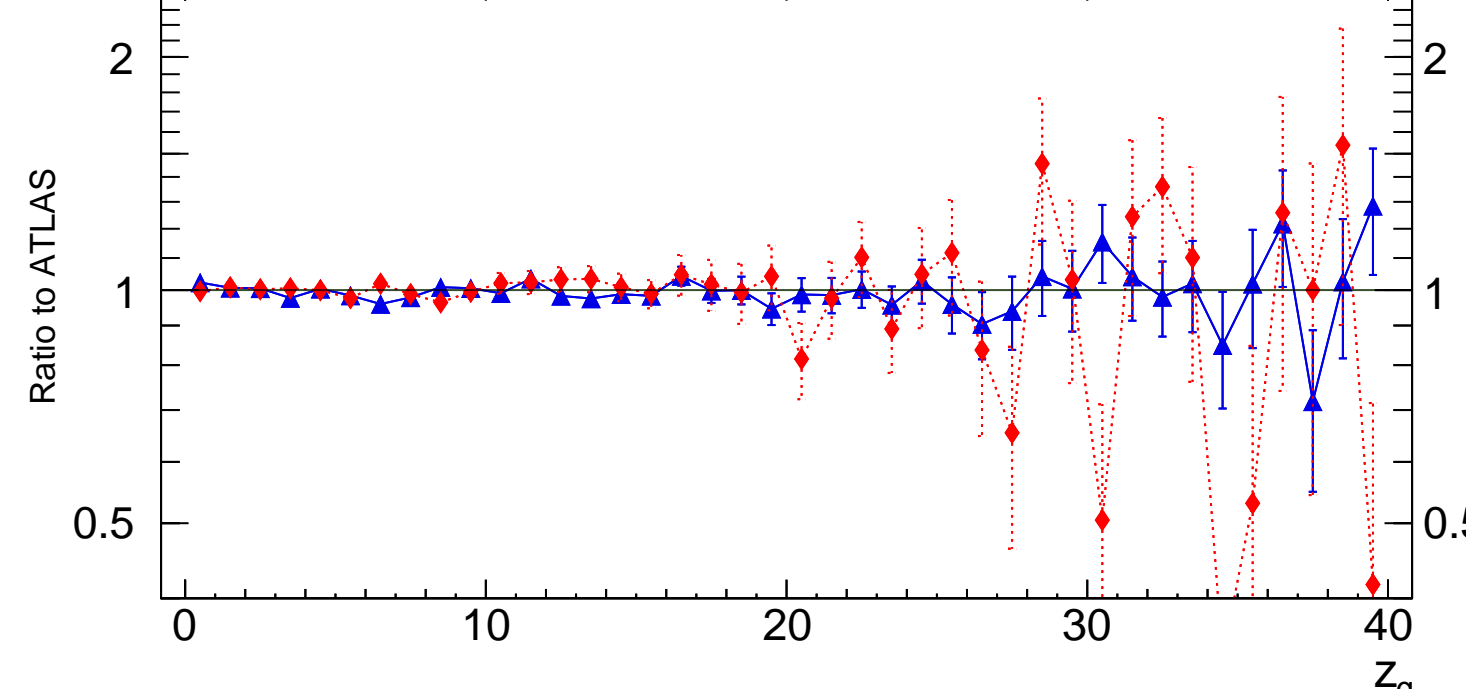

13000 GeV pp

Jets

Dijet selection, Track Based, Soft Drop $\#b = 0.0$, $z_{\text{cut}} = 0.1$

- ATLAS
- ▲ Pythia 8.315 default
- ◆ Sherpa 1.4.5 default

Rivet 4.1.0, $\geq 800k$ events
mcplots.cern.ch [arXiv:2401.10621]