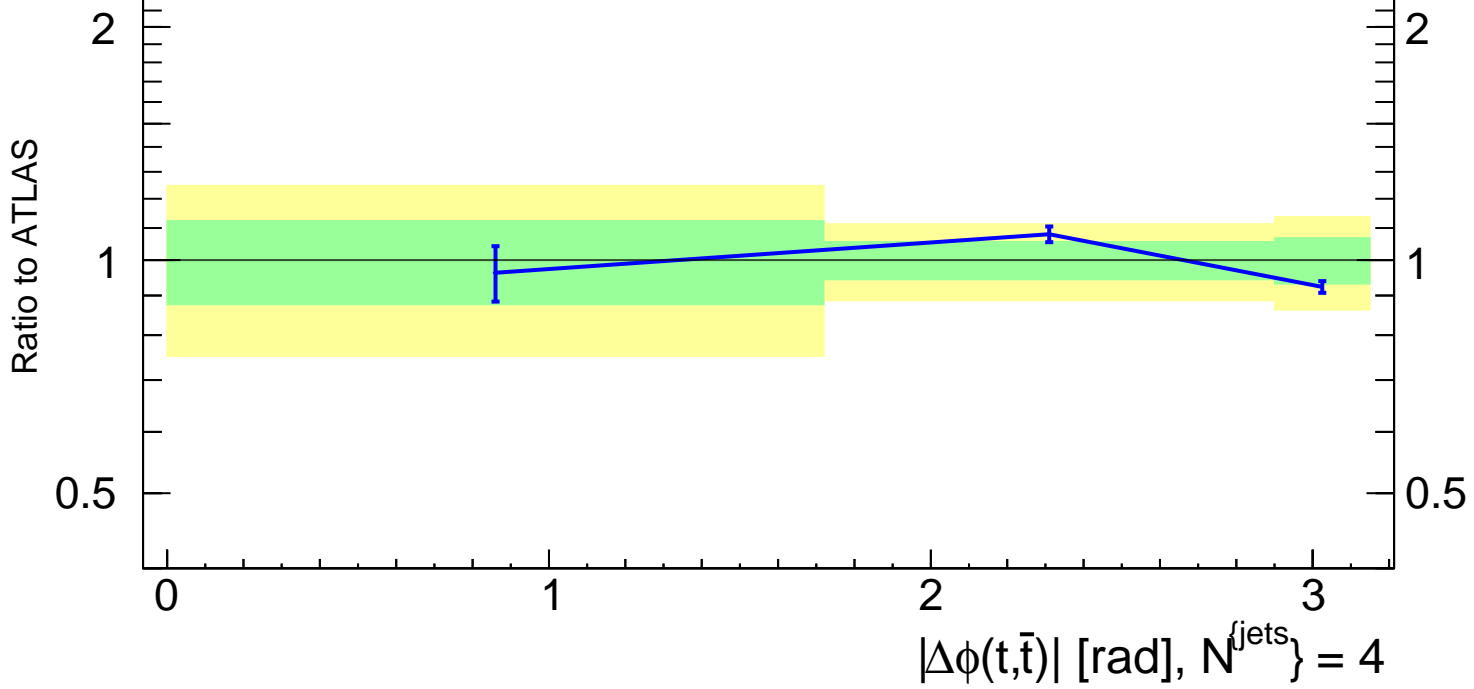

13000 GeV pp

tt

Resolved l+jets

■ ATLAS
 — Pythia 8.315 ropes

 Rivet 4.1.0, 100k events
 mcplots.cern.ch [arXiv:2401.10621]