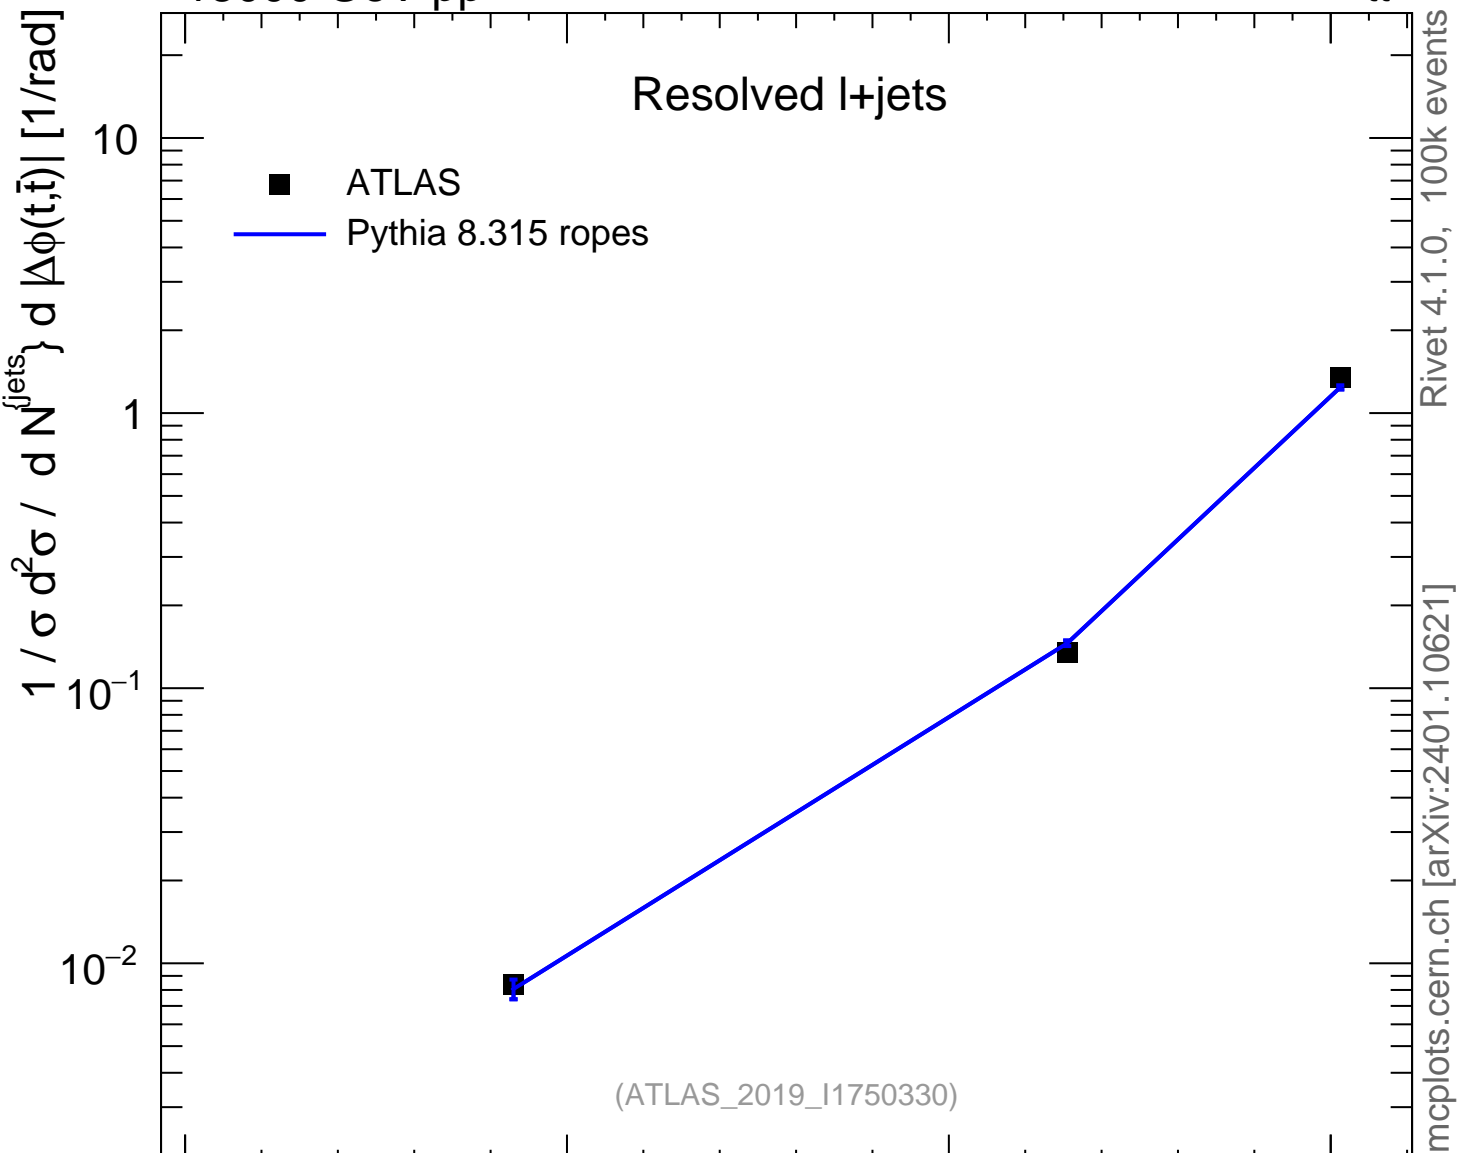

13000 GeV pp

tt

Resolved l+jets

■ ATLAS
 — Pythia 8.315 ropes

 Rivet 4.1.0, 100k events
 mcplots.cern.ch [arXiv:2401.10621]