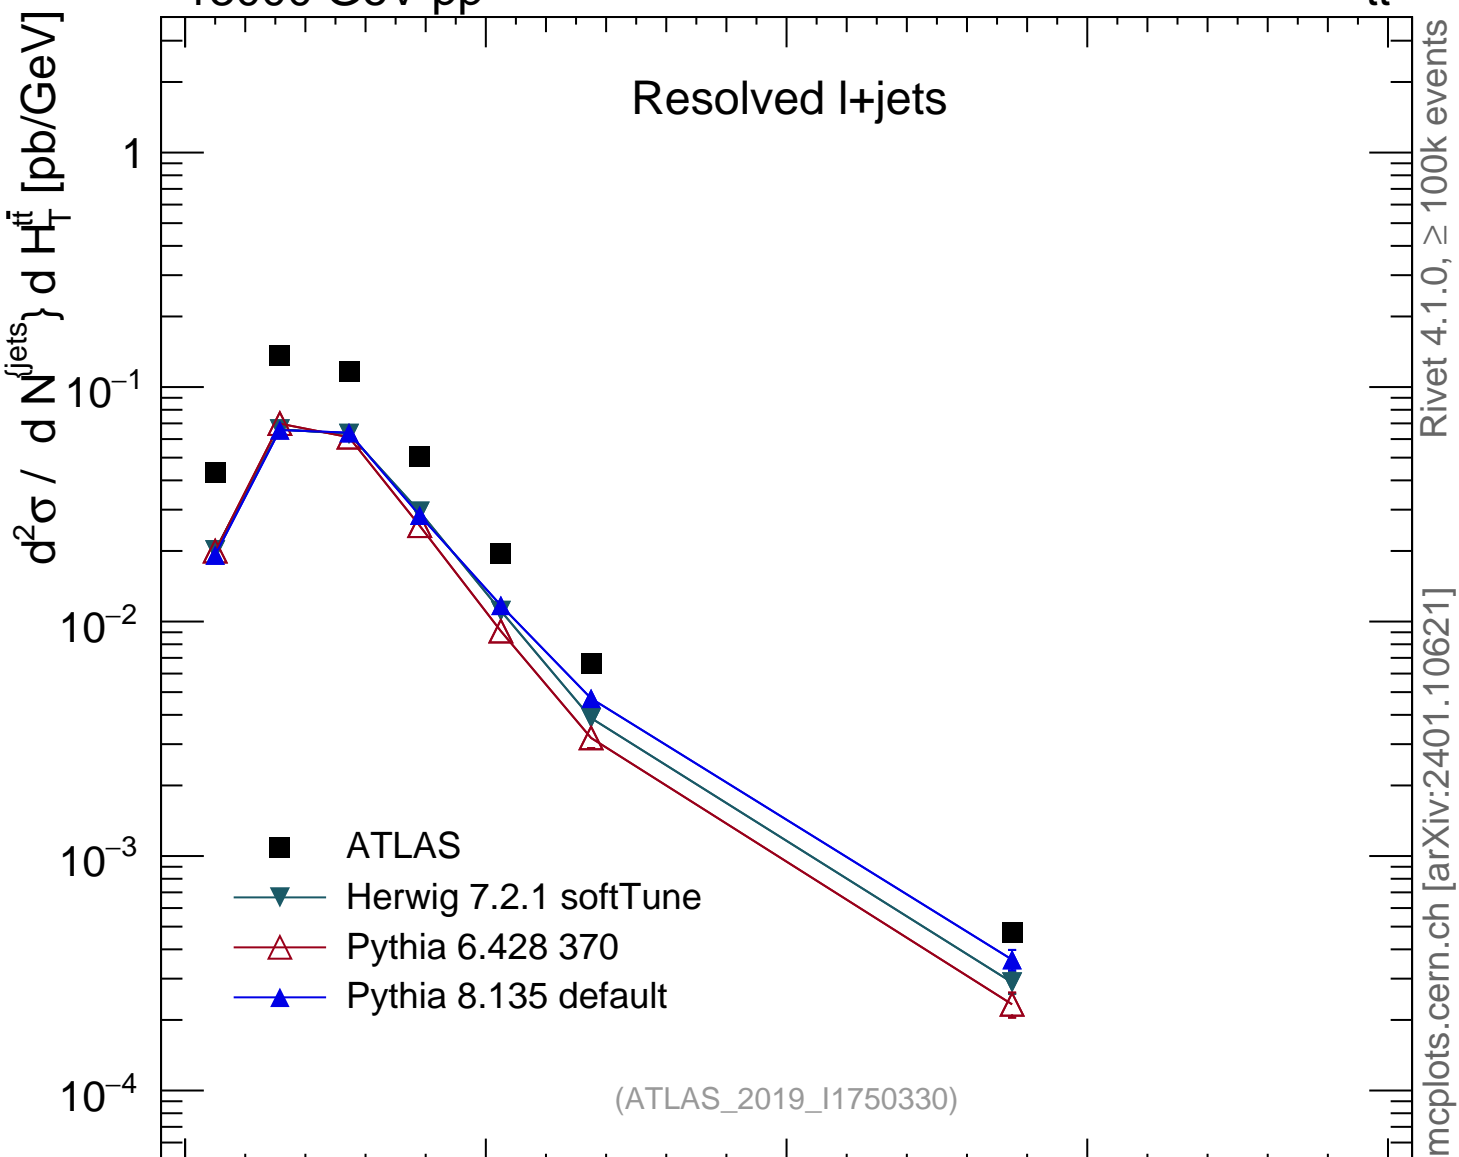

13000 GeV pp

tt

Resolved l+jets

Rivet 4.1.0, ≥ 100k events

mcplots.cern.ch [arXiv:2401.10621]