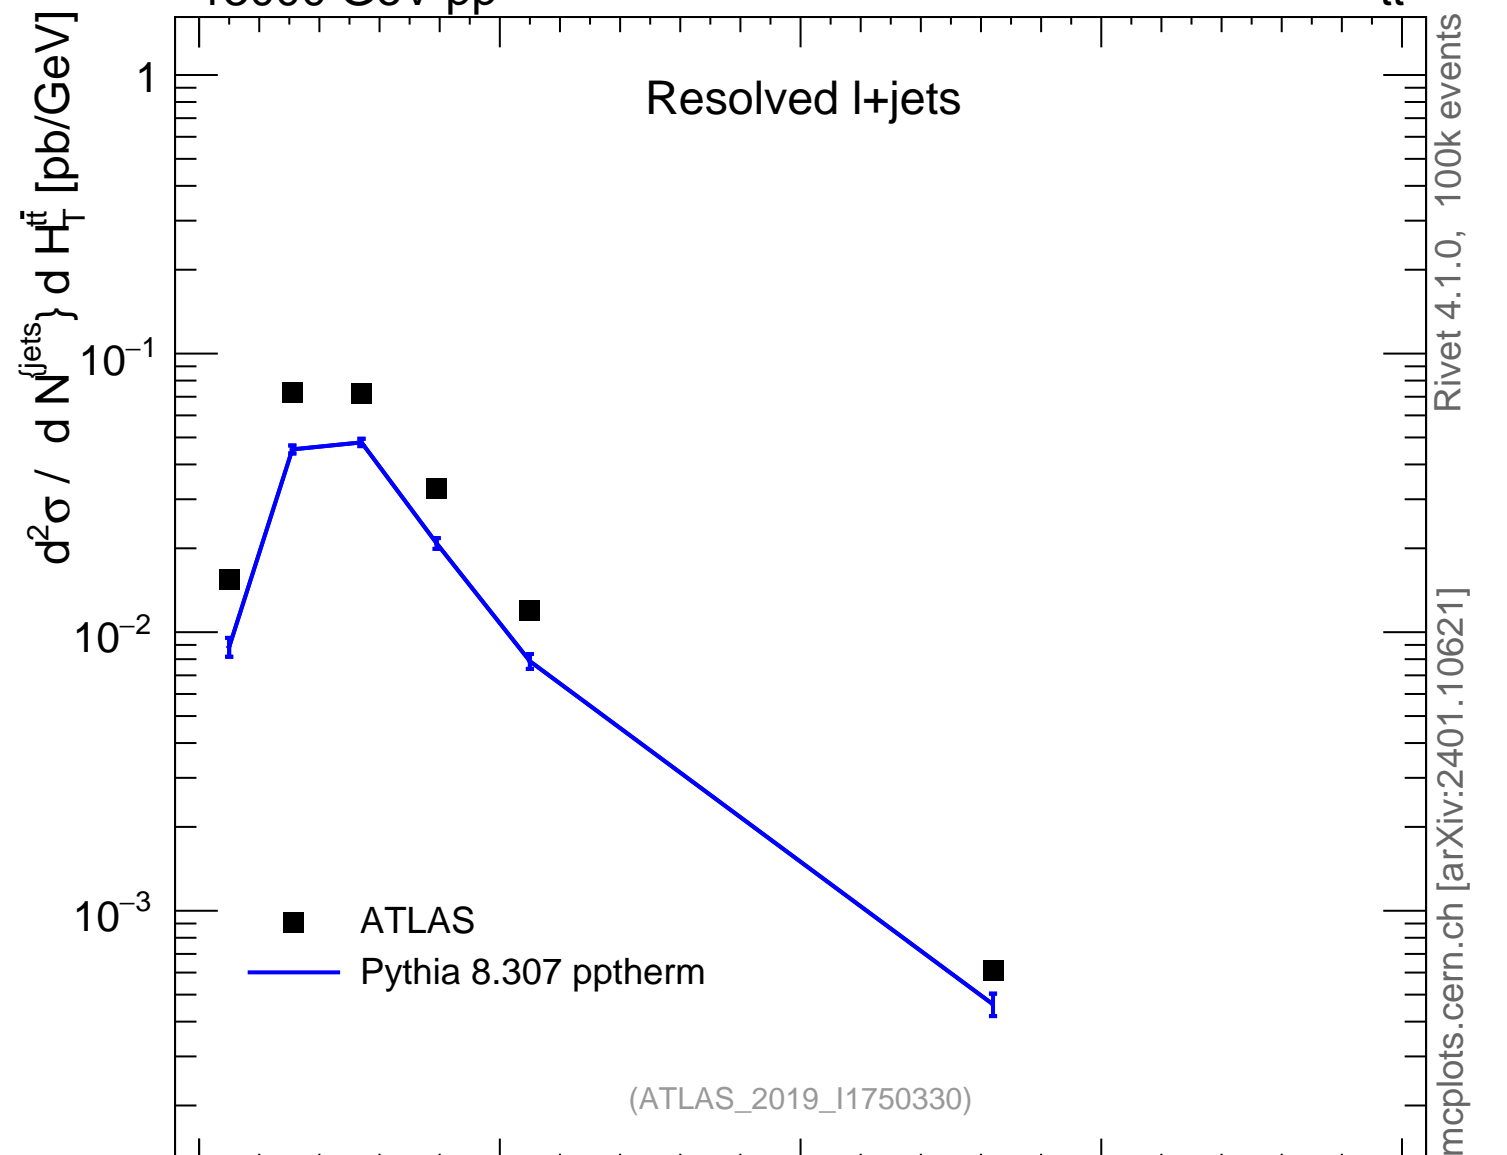

13000 GeV pp

tt

Resolved l+jets

Rivet 4.1.0, 100k events

mcplots.cern.ch [arXiv:2401.10621]

2

1

0.5