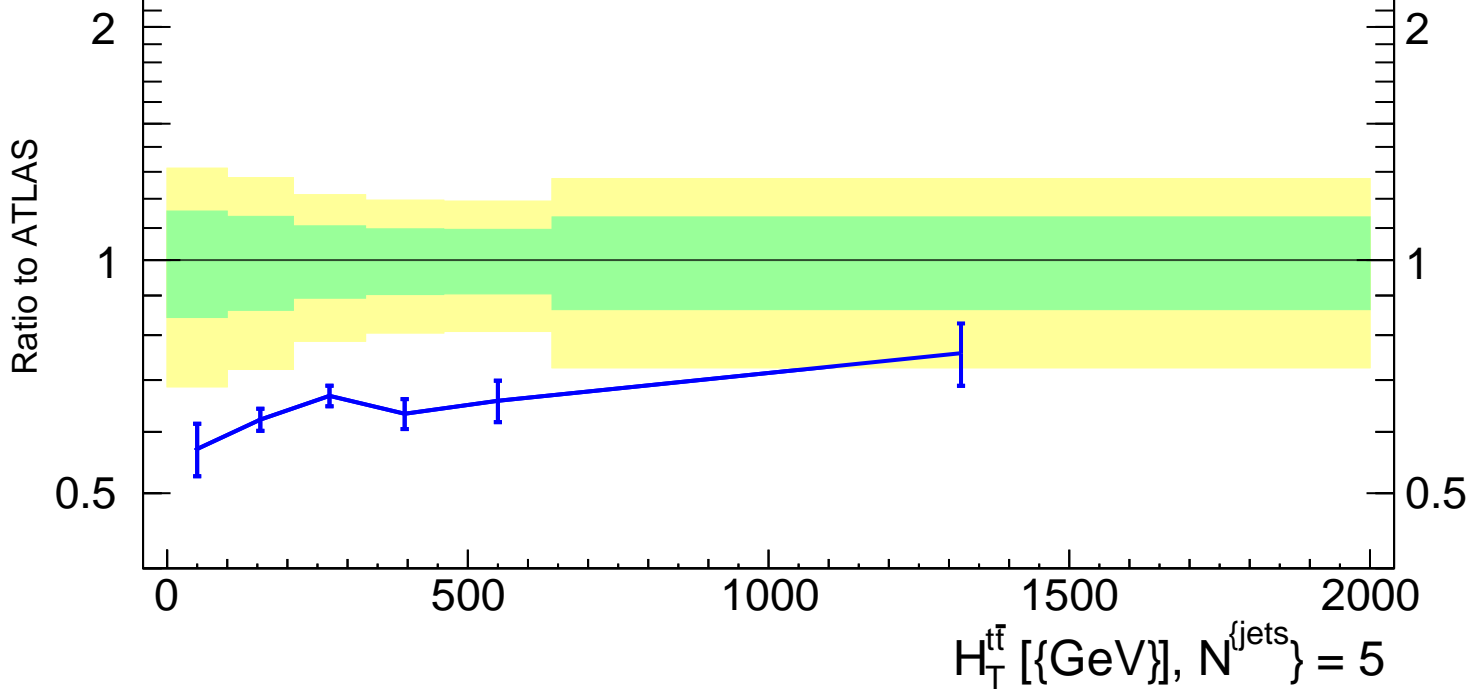

13000 GeV pp

tt

Resolved l+jets

Rivet 4.1.0, 100k events

mcplots.cern.ch [arXiv:2401.10621]

2

1

0.5