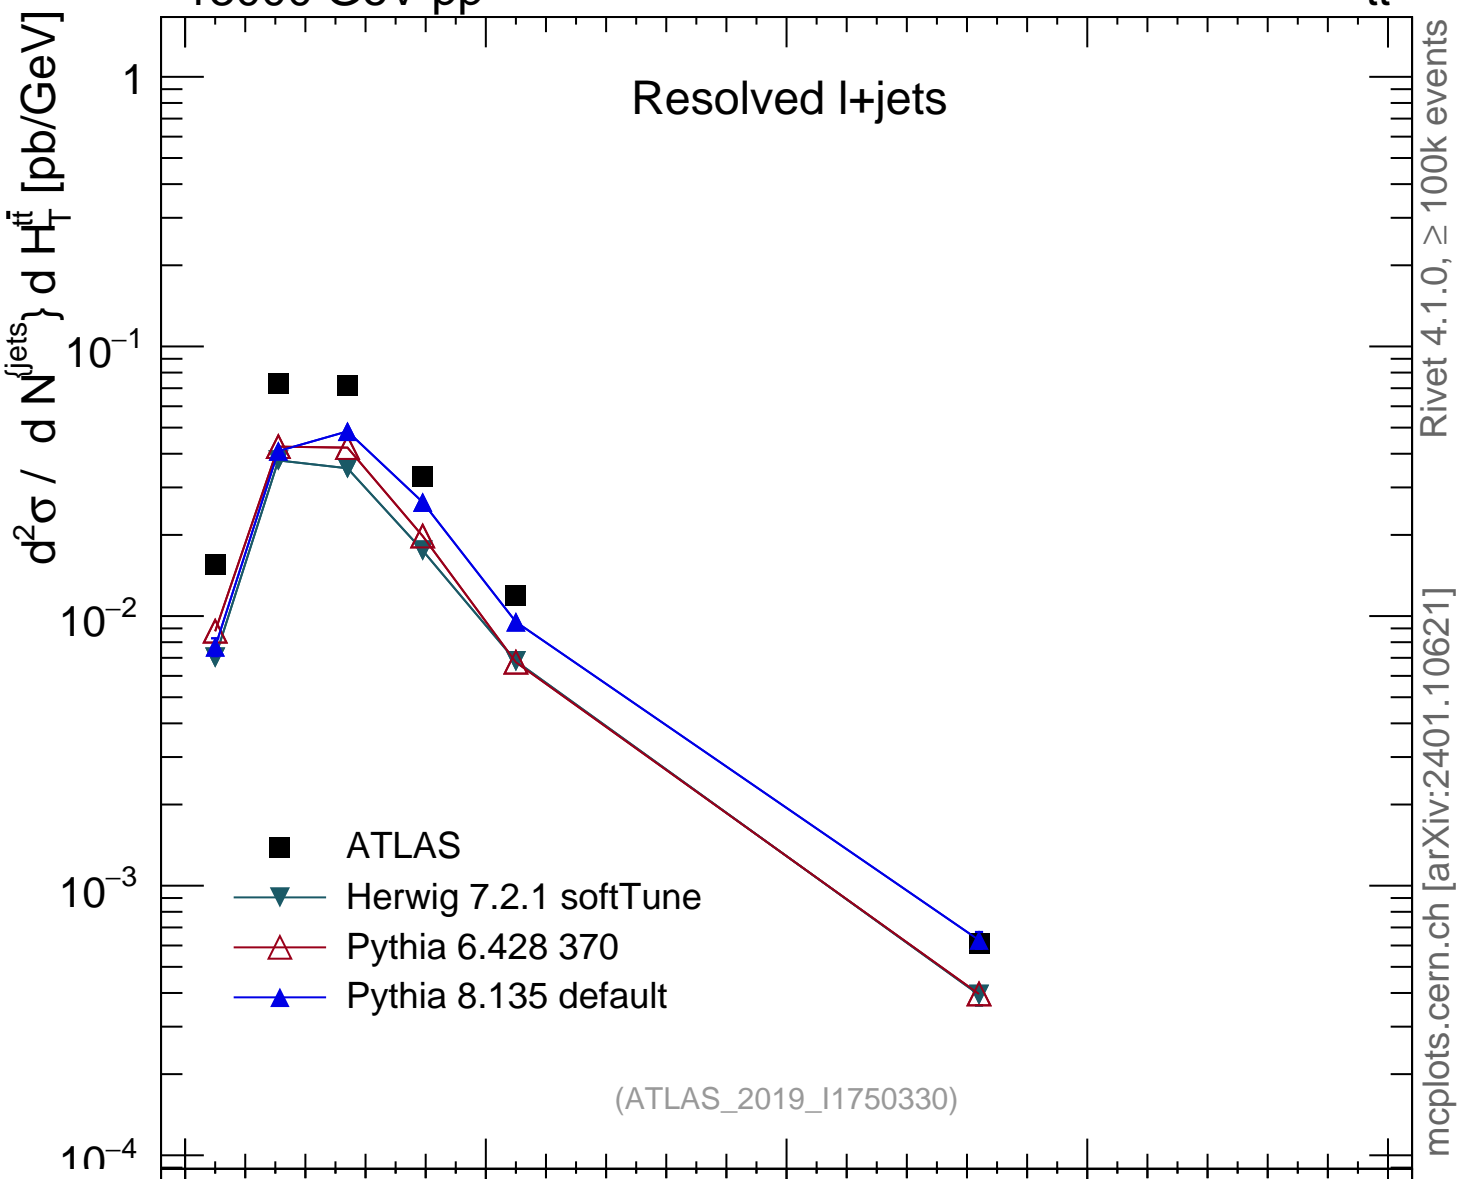

13000 GeV pp

tt

Resolved l+jets

Rivet 4.1.0, ≥ 100k events

mcplots.cern.ch [arXiv:2401.10621]

2

1

0.5