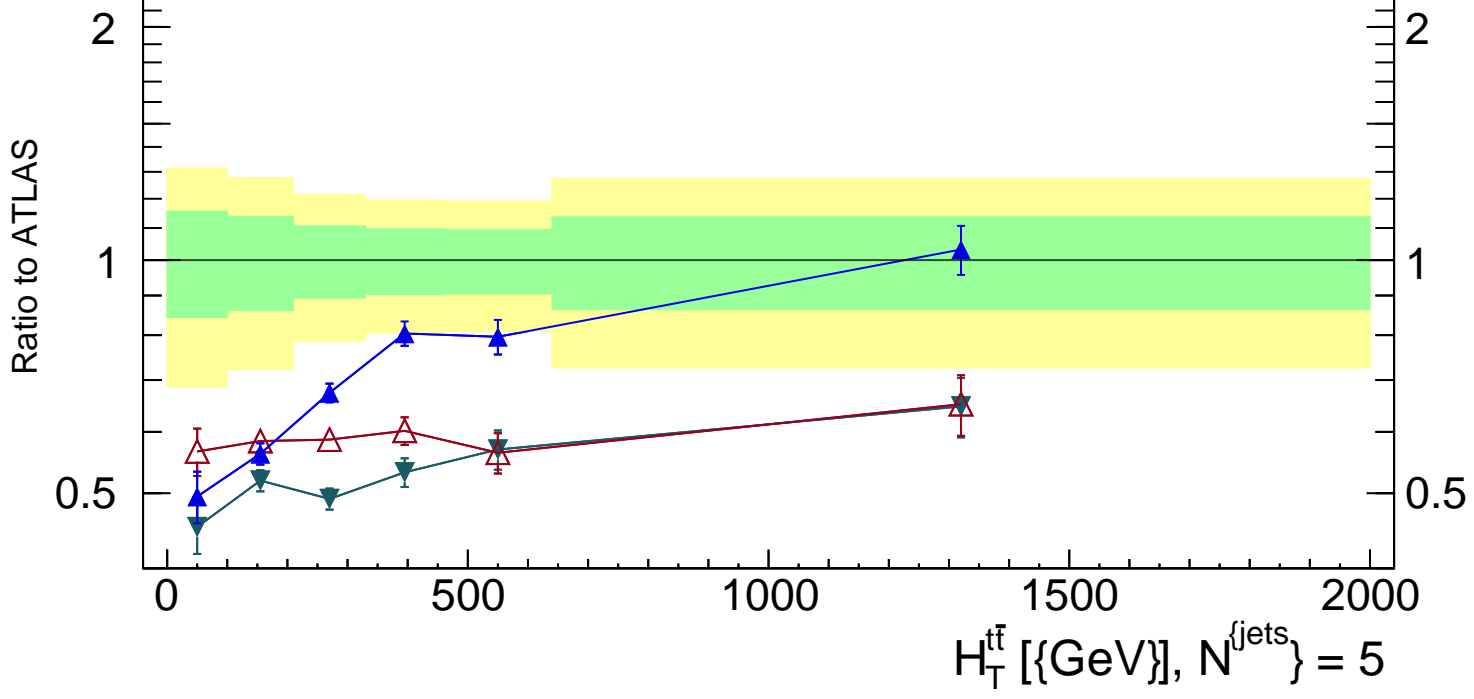

13000 GeV pp

tt

Resolved l+jets

Rivet 4.1.0, ≥ 100k events

mcplots.cern.ch [arXiv:2401.10621]

2

1

0.5